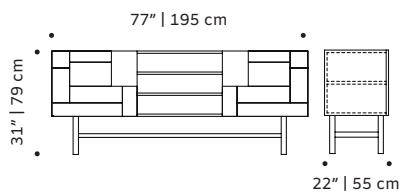

// sideboards

samoa

sideboard

- structure** plywood veneer
- doors** lacquered MDF and plywood veneer
- applications** polished/satin brass, copper or nickel
- weight** 202 lb | 92 kg
- dimensions** w 77" | 195 cm
d 22" | 55 cm
h 31" | 79 cm

sideboard

structure plywood veneer, laquered MDF
or decape

applications polished/satin brass, copper or nickel

weight 178 lb | 81 kg

dimensions w 77" | 195 cm
d 22" | 55 cm
h 31" | 79 cm

//as pictured
top: natural walnut structure, polished brass
applications
bottom: dark walnut structure