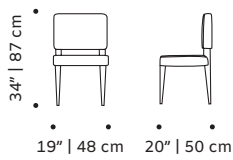

doc

chair

- **top** fabric or leather
- **feet** solid or lacquered wood
- **weight** 24 lb | 11 kg
- **dimensions** w 19" | 48 cm
  d 20" | 50 cm
  h 34" | 87 cm
  seat height 19" | 48 cm