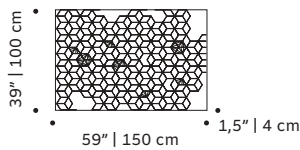

prisma

tiles panel

handmade tiles and lacquered wood frame in ivory,
bronze or black

weight 104 lb | 47 kg

dimensions w 59" | 150 cm
d 1,5" | 4 cm
h 39" | 100 cm

// tiles panels

//as pictured
prisma honey with prisma tiles in black matte,
white matte, nude matte, gold and yellow sun,
bronze wood frame

weight 124 lb | 54 kg

dimensions w 59" | 150 cm
d 1,5" | 4 cm
h 39" | 100 cm

// tiles panels

//as pictured

top: tejo tiles in yellow sun, black wood frame

bottom: tejo tiles in mint, black wood frame

mondego

tiles panel

handmade tiles and lacquered wood frame in ivory,
bronze or black

weight 110 lb | 50 kg

dimensions w 59" | 150 cm
d 1,5" | 4 cm
h 39" | 100 cm

// tiles panels

//as pictured

top: mondego fire, with mondego tiles in fire, emerald, pearl, black, taupe and gold, ivory wood frame