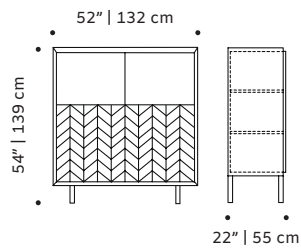

// tv benches

//as pictured
top: natural walnut structure, polished brass applications
bottom: natural walnut structure

// bar cabinet

samoa

bar cabinet

- structure** plywood veneer
- doors** lacquered MDF and plywood veneer
- applications** polished/satin brass, copper or nickel
- weight** 200 lb | 91 kg
- dimensions** w 52" | 132 cm
d 22" | 55 cm
h 54" | 139 cm