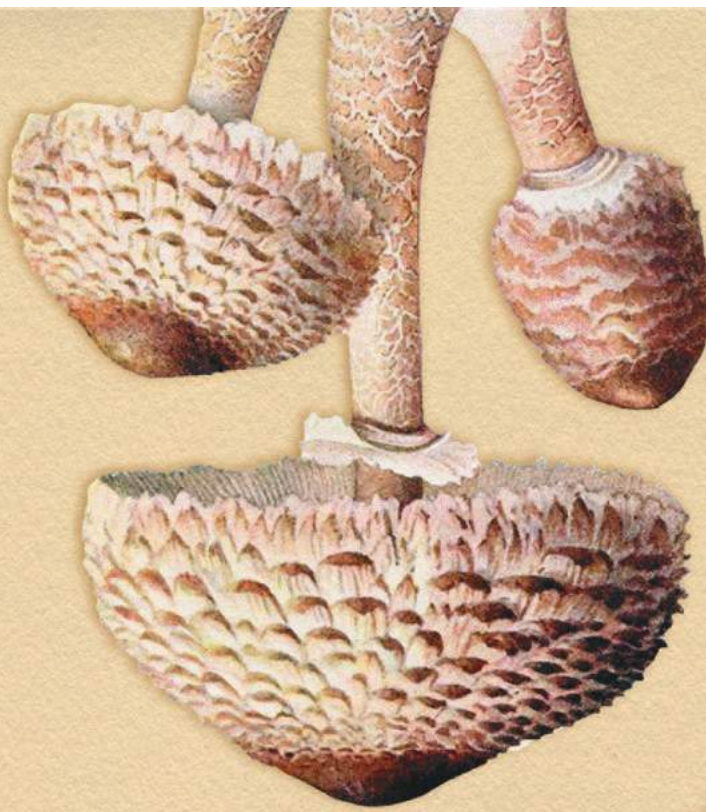

dimensions w 59" | 150 cm
d 1,5" | 4 cm
h 39" | 100 cm

// tiles panels

//as pictured

top: tejo aqua with tejo tiles in jade, dream,
pearl, taupe and gold, bronze wood frame

bottom: tejo flame with tejo tiles in malva,
fire, taupe, pearl and gold, bronze wood frame

furniture

malcolm

sideboard

- top** marble
- structure** plywood veneer
- handles** polished/satin brass or nickel
- feet** plated brass or inox
- weight** 342 lb | 155 kg
- dimensions** w 77" | 195 cm
d 22" | 55 cm
h 31" | 79 cm