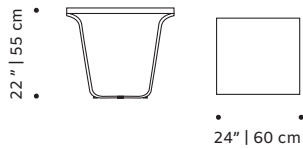

dimensions Ø 24" | 60 cm
 h 15" | 38 cm
 Ø 24" | 60 cm
 h 20" | 52 cm

//as pictured

top: nero marquina marble top, estremo rosa matte marble middle part, estremo matte marble base
bottom: estremo rosa matte marble top, nero marquina marble middle part, estremo matte marble base

weight 59 lb | 32 kg

dimensions \varnothing 24" | 60 cm
h 20" | 50 cm

//as pictured

top: estremoze marbled top, polished copper middle part, natural walnut base

bottom: estremoze marbled top, ivory lacquered metal middle part, natural walnut base

new air

side table

top marble, plywood veneer, lacquered MDF or decape

base polished/satin brass, copper or nickel for indoor or lacquered metal for outdoor

use indoor and outdoor

weight 24 lb | 11 kg

dimensions Ø 24" | 60 cm
h 14" | 36 cm / h 16" | 42 cm

use indoor

weight 26 lb | 12 kg

dimensions w 24" | 60 cm

d 24" | 60 cm

h 22" | 55 cm

//as pictured

top: natural walnut top, polished brass base

bottom: dark walnut top, polished copper base