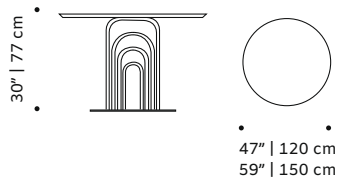

dimensions ø 47" | 120 cm / ø 59" | 150 cm
h 30" | 77 cm

//as pictured

top: natural walnut top, ivory lacquered
MDF base

bottom: natural walnut top, black lacquered
MDF base

bara

dinner table

top marble

base plated brass, copper or nickel or lacquered metal

use indoor and outdoor (only lacquered metal base)

weight 287 lb | 130 kg

331 lb | 150 kg

dimensions ø 47" | 120 cm / ø 59" | 150 cm
h 30" | 77 cm

// dinner tables

//as pictured

top: estremoze marble top, plated brass base