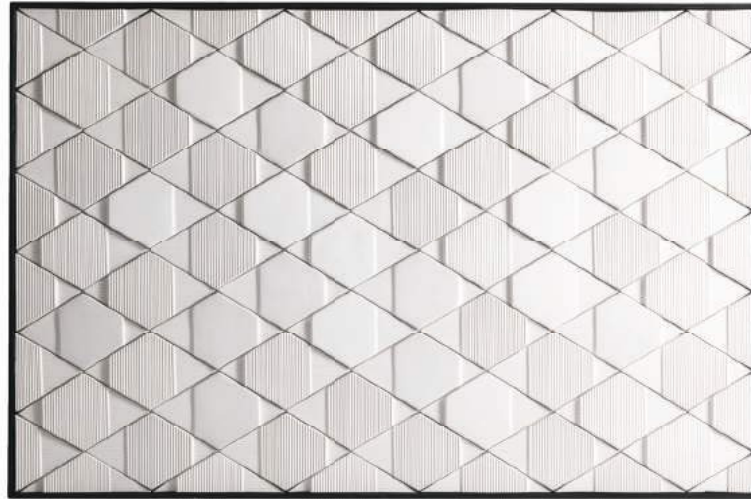

tua

tiles panel

handmade tiles and lacquered wood frame in ivory,
bronze or black

colors for the tiles available colors in pages 197-198

weight 100 lb | 46 kg

dimensions w 59" | 150 cm
d 1,5" | 4 cm
h 39" | 100 cm