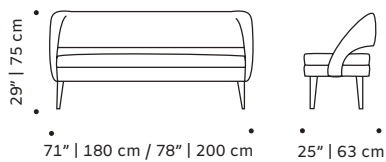

dimensions w 78" | 200 cm / w 94" | 240 cm

d 35" | 90 cm

h 30" | 77 cm

seat height 17" | 43 cm

//as pictured

olavi 10, paris salmon piping, polished brass base

frida

settee

seat height 17" | 43 cm

//as pictured
dakota 68, silver piping, vintage pink
lacquered feet

gia
settee

- top** fabric or leather
- feet** wood or polished/satin brass, copper or nickel
- weight** 79 lb | 36 kg / 112 lb | 51 kg
- dimensions** w 63" | 160 cm / w 79" | 200 cm
d 31" | 80 cm
h 34" | 87 cm
seat height 17" | 43 cm

weight 112 lb | 51 kg / 123 lb | 56 kg

dimensions w 71" | 180 cm / w 78" | 200 cm

d 25" | 63 cm

h 29" | 75 cm

seat height 16" | 41 cm

//as pictured

latch 04 top, smooth 22 and smooth 85 seat,
black lacquered feet, polished brass fittings