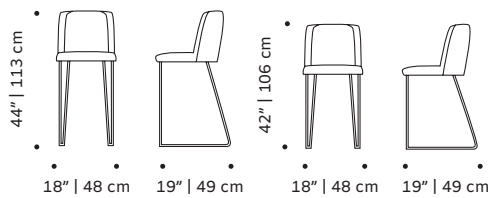

croix

bar chair

top fabric or leather

feet polished/satin brass, copper or nickel or lacquered metal

weight 29 lb | 13 kg

dimensions w 18" | 48 cm
d 19" | 49 cm
h counter 42" | 106 cm
seat height counter 29" | 73 cm
h bar 44" | 113 cm
seat height bar 31" | 80 cm

//as pictured
paris forest, esparta black piping, black
lacquered metal feet