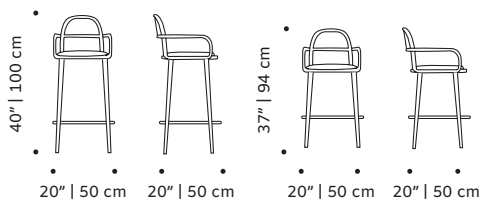

luc

bar chair

- **structure** solid or lacquered wood
- **seat (optional)** fabric or leather
- **ring** lacquered metal or polished/satin brass, copper or nickel
- **weight** 24 lb | 10 kg
- **dimensions**
  - w 20" | 50 cm
  - d 20" | 50 cm
  - h counter 37" | 94 cm
  - seat height counter 27" | 69 cm
  - h bar 40" | 100 cm
  - seat height bar 29" | 75 cm