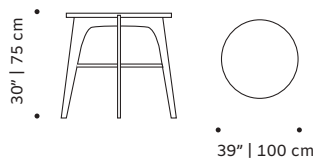

weight 55 lb | 25 kg
 77 lb | 35 kg

dimensions 1 w 24" | 62 cm
 d 24" | 62 cm
 h 29" | 75 cm / h 39" | 100 cm
 2 Ø 29" | 75 cm / Ø 39" | 100 cm
 h 29" | 75 cm / h 39" | 100 cm

//as pictured

top: multicolor circles ceramic top, ivory wood structure, ivory lacquered metal base
bottom: ocre gaudi ceramic tiles top, ivory wood structure, ivory lacquered metal feet

// dinner tables

max

dinner table

top plywood veneer, lacquered MDF or decap

feet lacquered metal

use indoor

weight 150 lb | 68 kg

dimensions w 79" | 200 cm

d 42" | 106 cm

h 30" | 76 cm

//as pictured

top: natural oak top, jade lacquered metal feet

bottom: natural walnut top, ivory lacquered metal feet

flex

dinner table

- top** marble, plywood veneer or lacquered MDF
- feet** solid wood
- fittings** polished/satin brass or lacquered metal
- use** indoor
- weight** 140 lb | 60 kg
- dimensions** ø 39" | 100 cm
h 30" | 75 cm