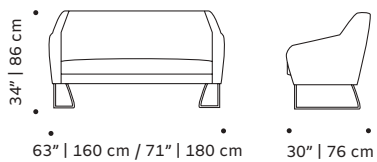

croix

settee

top fabric or leather

feet polished/satin brass, copper or nickel (only with 160cm) or lacquered metal

weight 84 lb | 38 kg / 106 lb | 48 kg

dimensions w 63" | 160 cm / w 71" | 180 cm

d 30" | 76 cm

h 34" | 86 cm

seat height 17" | 43 cm