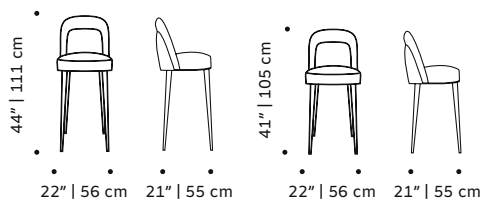

frida

bar chair

- **top** fabric or leather
- **feet** solid or lacquered wood
- **fittings** polished/satin brass, copper or nickel
- **weight** 33 lb | 15 kg
- **dimensions**
  - w 22" | 56 cm
  - d 21" | 55 cm
  - h counter 41" | 105 cm
  - seat height counter 28" | 70 cm
  - h bar 44" | 111 cm
  - seat height bar 30" | 76 cm