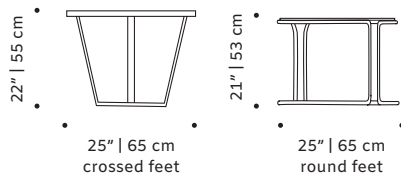

weight 59 lb | 32 kg

dimensions \varnothing 24" | 60 cm
h 20" | 50 cm

//as pictured

top: estremoze marbled top, polished copper middle part, natural walnut base

bottom: estremoze marbled top, ivory lacquered metal middle part, natural walnut base

use indoor

weight 26 lb | 12 kg

dimensions w 24" | 60 cm

d 24" | 60 cm

h 22" | 55 cm

//as pictured

top: natural walnut top, polished brass base

bottom: dark walnut top, polished copper base

caldas

side table

- top** handmade tiles available in pattern, gaudí, circles, stripes in 30 colors, with ou without glass
- structure** wood for indoor or lacquered metal for outdoor
- feet** lacquered metal
- use** outdoor and indoor
- weight** 37 lb | 17 kg
- dimensions** w 25" | 65 cm
d 25" | 65 cm
h 25" | 65 cm

Hotel NH Collection Suecia, Madrid

caldas round

side table

- top** handmade tiles available in pattern, gaudí, circles, stripes in 30 colors, with ou without glass
- structure** wood for indoor or lacquered metal for outdoor
- feet** lacquered metal
- use** outdoor and indoor
- weight** 37 lb | 17 kg
- dimensions** 1 Ø 25" | 65 cm
h 22" | 55 cm
2 Ø 25" | 65 cm
h 21" | 53 cm