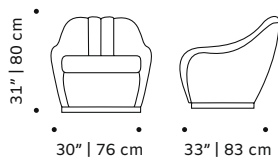

weight 48 lb | 22 kg

dimensions w 30" | 76 cm
d 33" | 83 cm
h 31" | 80 cm
seat height 15" | 39 cm

//as pictured
marka 10, paris ebony piping, polished
brass base

frida

armchair

- top** fabric or leather
- feet** solid or lacquered wood
- fittings** polished/satin brass, copper or nickel
- weight** 48 lb | 22 kg
- dimensions** w 30" | 78 cm
d 26" | 68 cm
h 34" | 86 cm
seat height 16" | 41 cm