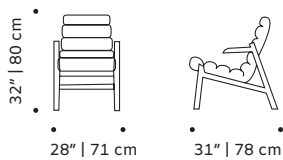

easy

armchair

top fabric or leather

feet solid wood

optional ottoman

weight 44 lb | 20 kg

dimensions w 28" | 71 cm
d 31" | 78 cm
h 32" | 80 cm
seat height 17" | 43 cm

// armchairs