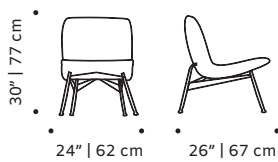

dimensions w 24" | 62 cm

d 26" | 67 cm

h 30" | 77 cm

seat height 17" | 44 cm

// armchairs

//as pictured
smooth 30, black lacquered metal feet

closer

armchair and swivel chair