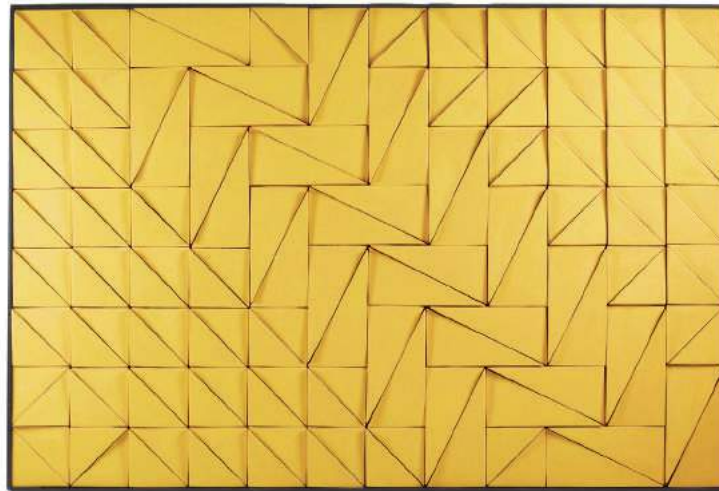

douro

tiles panel

handmade tiles and lacquered wood frame in ivory, bronze or black

colors available colors in pages 197-198

weight 133 lb | 60 kg

dimensions w 59" | 150 cm
d 1,5" | 4 cm
h 39" | 100 cm

// tiles panels

//as pictured

top: douro tiles in gold, ivory wood frame

bottom: douro tiles in deep blue, bronze wood frame

tejo

tiles panel

handmade tiles and lacquered wood frame in ivory,
bronze or black

colors for the tiles available colors in pages 197-198