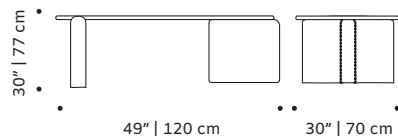

use indoor and outdoor (only lacquered metal base)

weight 287 lb | 130 kg

331 lb | 150 kg

dimensions ø 47" | 120 cm / ø 59" | 150 cm
h 30" | 77 cm

// dinner tables

//as pictured

top: estremoze marble top, plated brass base

left base estremoza, nero marquina, and estremoza rosa marble

use indoor and outdoor

weight 253 lb | 115 kg

dimensions w 49" | 120 cm
d 30" | 70 cm
h 30" | 77 cm

// center tables

//as pictured

estremoza matte marble top, nero marquina marble right base, estremoza rosa matte marble left base