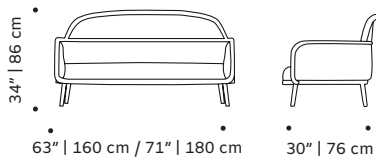

dimensions w 78" | 200 cm / w 94" | 240 cm

d 35" | 90 cm

h 30" | 77 cm

seat height 17" | 43 cm

//as pictured

olavi 10, paris salmon piping, polished brass base

frida

settee

weight 112 lb | 51 kg / 123 lb | 56 kg

dimensions w 71" | 180 cm / w 78" | 200 cm

d 25" | 63 cm

h 29" | 75 cm

seat height 16" | 41 cm

//as pictured

latch 04 top, smooth 22 and smooth 85 seat,
black lacquered feet, polished brass fittings

luc

settee

structure solid or lacquered wood

back and seat fabric or leather

weight 77 lb | 35 kg

dimensions w 63" | 160 cm / w 71" | 180 cm

d 30" | 76 cm

h 34" | 86 cm

seat height 17" | 43 cm

//as pictured

top: natural oak structure, paris salmon

back and seat

bottom: natural oak structure, paris light blue

back and seat

croix

settee