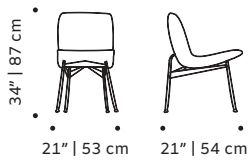

// chairs

//as pictured
katas o7 back, marka 01 seat, marka 01 piping,
lacquered wood feet, polished brass fittings

chiado

chair

top fabric or leather

feet lacquered metal

weight 33 lb | 15 kg

dimensions w 21" | 53 cm
d 21" | 54 cm
h 34" | 87 cm
seat height 19" | 48 cm