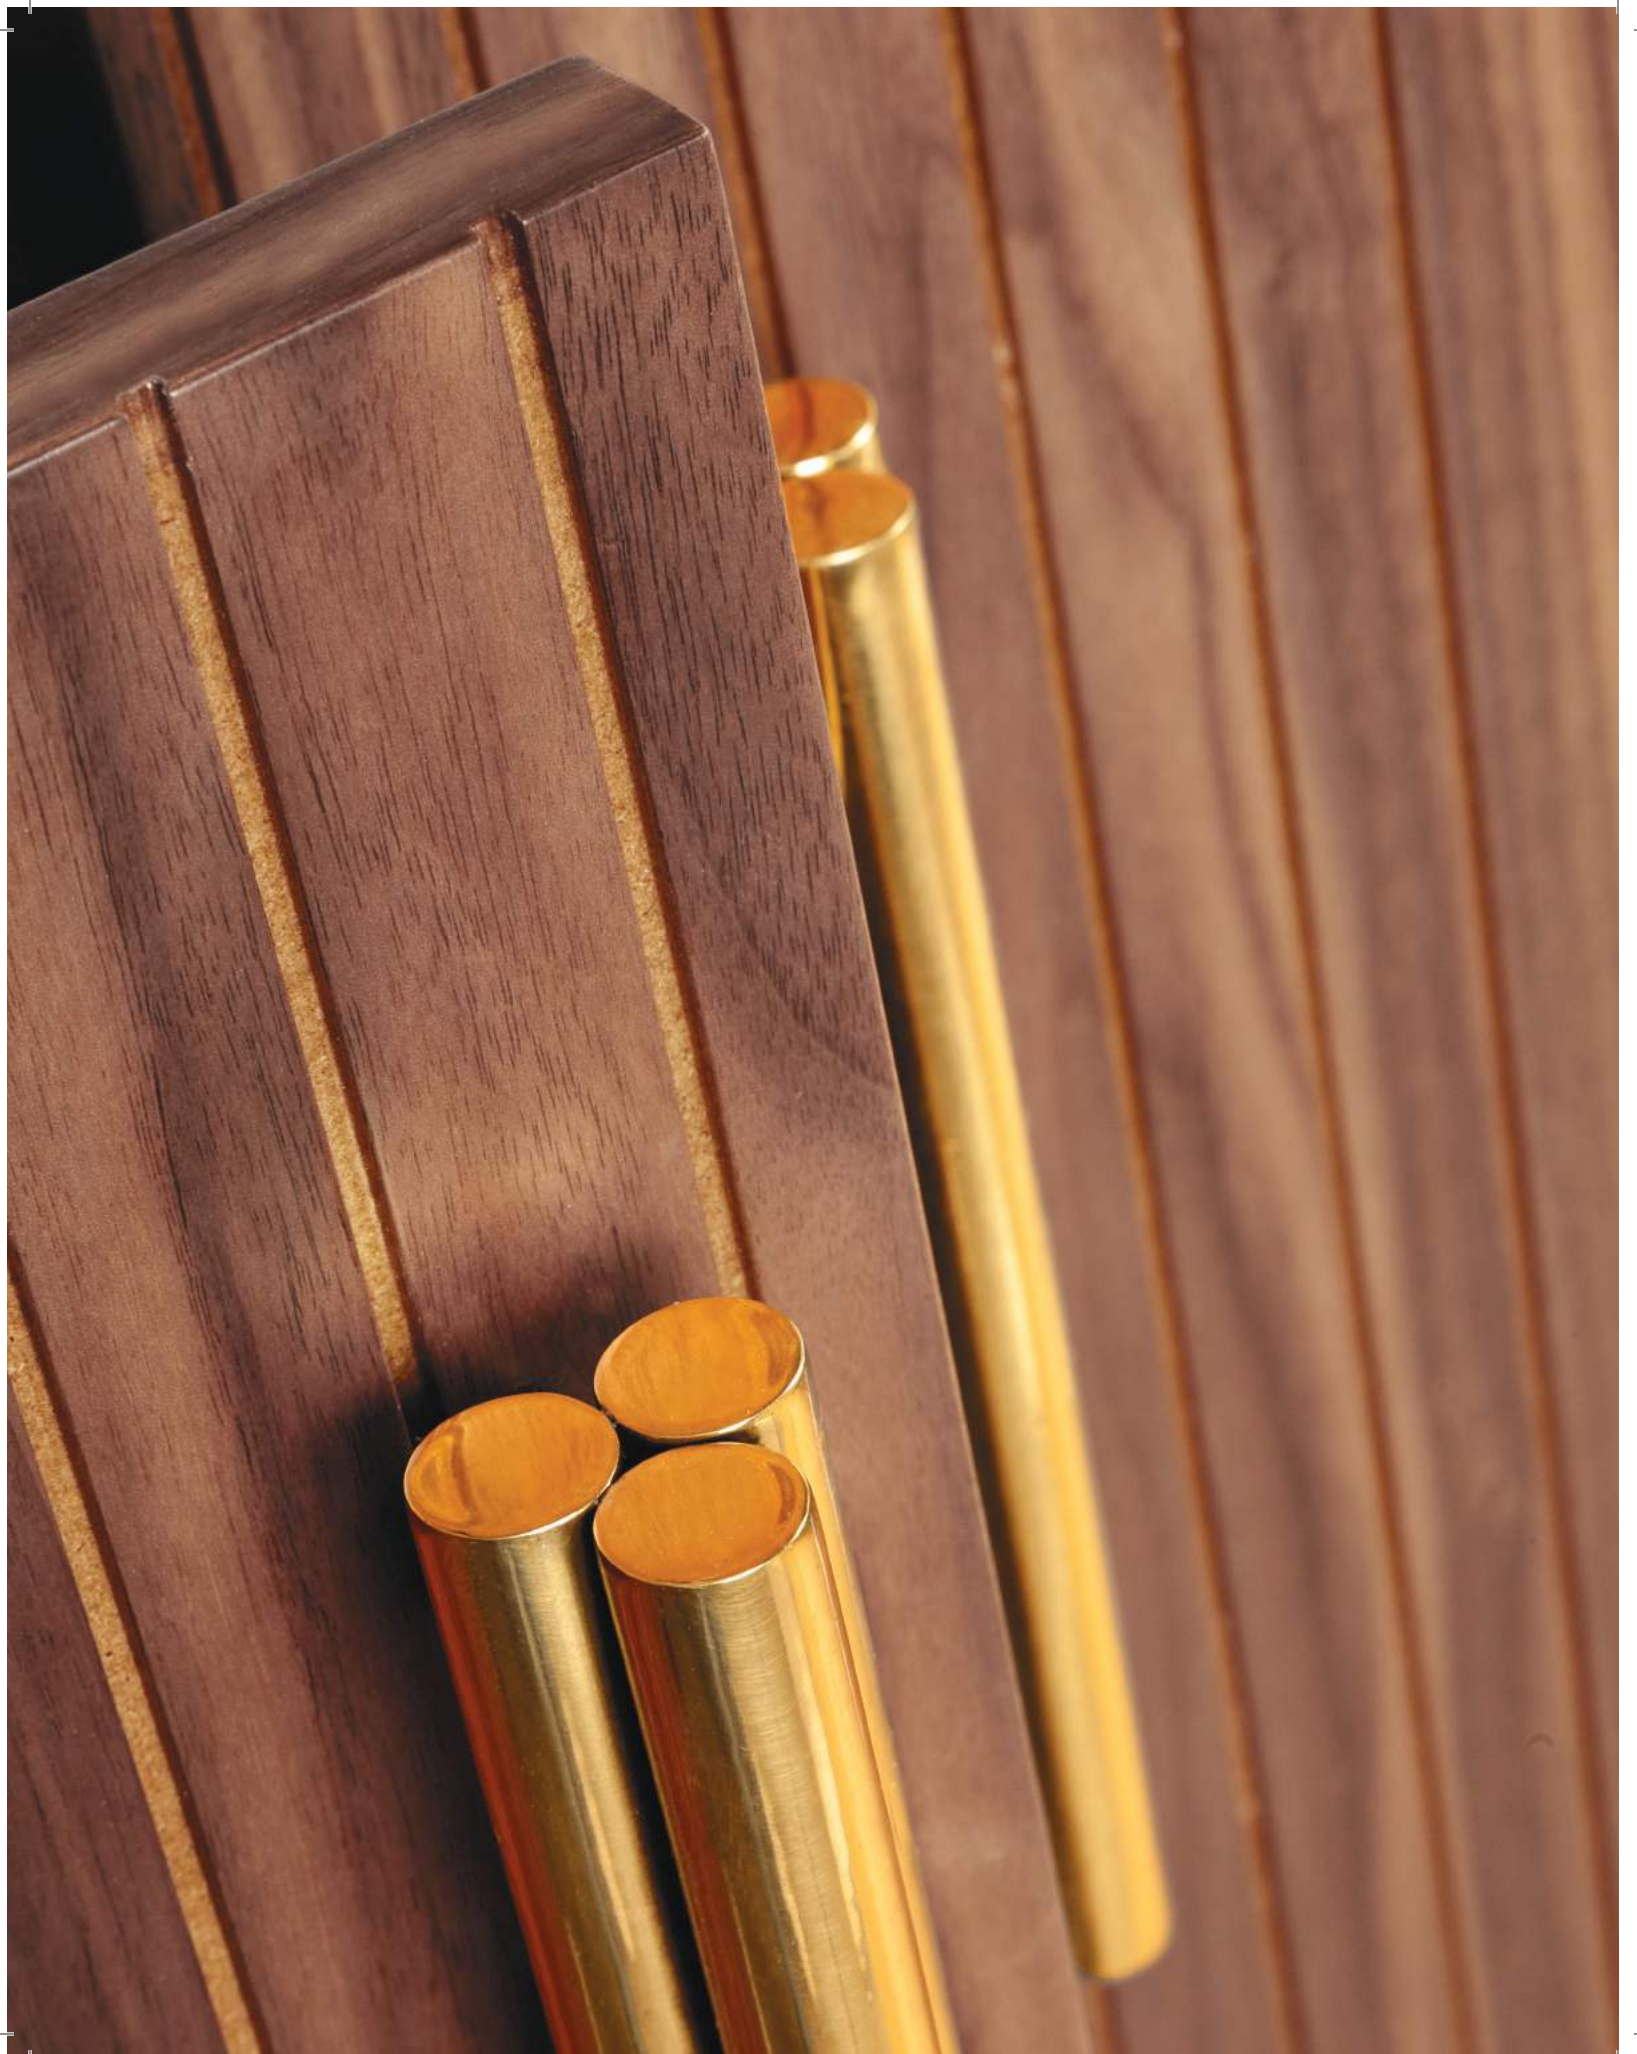

furniture

malcolm

sideboard

- top** marble
- structure** plywood veneer
- handles** polished/satin brass or nickel
- feet** plated brass or inox
- weight** 342 lb | 155 kg
- dimensions** w 77" | 195 cm
d 22" | 55 cm
h 31" | 79 cm