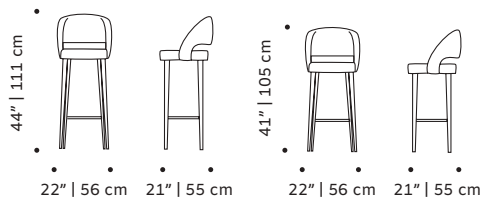

//as pictured
top: beech 056-2 solid wood structure, polished brass ring
bottom: black lacquered wood structure, smooth 87 seat, polished brass ring

Gastro Trinquet Pelayo, Valencia

ava

bar chair

- top** fabric or leather
- feet** solid or lacquered wood
- fittings** polished/satin brass, copper or nickel
- weight** 33 lb | 15 kg
- dimensions**
 - w 22" | 56 cm
 - d 21" | 55 cm
 - h counter 41" | 105 cm
 - seat height counter 28" | 70 cm
 - h bar 44" | 111 cm
 - seat height bar 30" | 76 cm