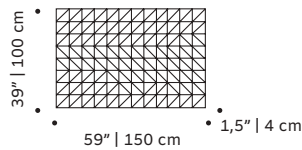

weight 124 lb | 54 kg

dimensions w 59" | 150 cm
d 1,5" | 4 cm
h 39" | 100 cm

// tiles panels

//as pictured

top: tejo tiles in yellow sun, black wood frame

bottom: tejo tiles in mint, black wood frame

mondego

tiles panel

handmade tiles and lacquered wood frame in ivory,
bronze or black

weight 110 lb | 50 kg

dimensions w 59" | 150 cm
d 1,5" | 4 cm
h 39" | 100 cm

// tiles panels

//as pictured

top: mondego fire, with mondego tiles in fire, emerald, pearl, black, taupe and gold, ivory wood frame

bottom: mondego blossom, with mondego tiles in fire, jade, pearl, taupe and heaven, bronze wood frame

tejo colors

tiles panel

handmade tiles and lacquered wood frame in ivory,
bronze or black

weight 133 lb | 60 kg

dimensions w 59" | 150 cm
d 1,5" | 4 cm
h 39" | 100 cm

// tiles panels

//as pictured

top: tejo aqua with tejo tiles in jade, dream,
pearl, taupe and gold, bronze wood frame

bottom: tejo flame with tejo tiles in malva,
fire, taupe, pearl and gold, bronze wood frame