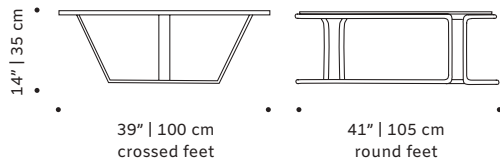

base polished/satin brass, copper or nickel

use indoor

weight 53 lb | 24 kg

dimensions w 48" | 120 cm

d 32" | 80 cm

h 14" | 35 cm

// center tables

//as pictured

top: natural walnut top, polished brass base

bottom: dark walnut top, polished copper base

Isabel Quesada's Showroom, Spain

caldas round

center table

- top** handmade tiles available in pattern, gaudí, circles, stripes in 30 colors, with ou without glass
- structure** wood for indoor or lacquered metal for outdoor
- feet** lacquered metal
- use** outdoor and indoor
- weight** 73 lb | 32 kg
- dimensions** Ø 39" | 100 cm
Ø 41" | 105 cm
h 14" | 35 cm