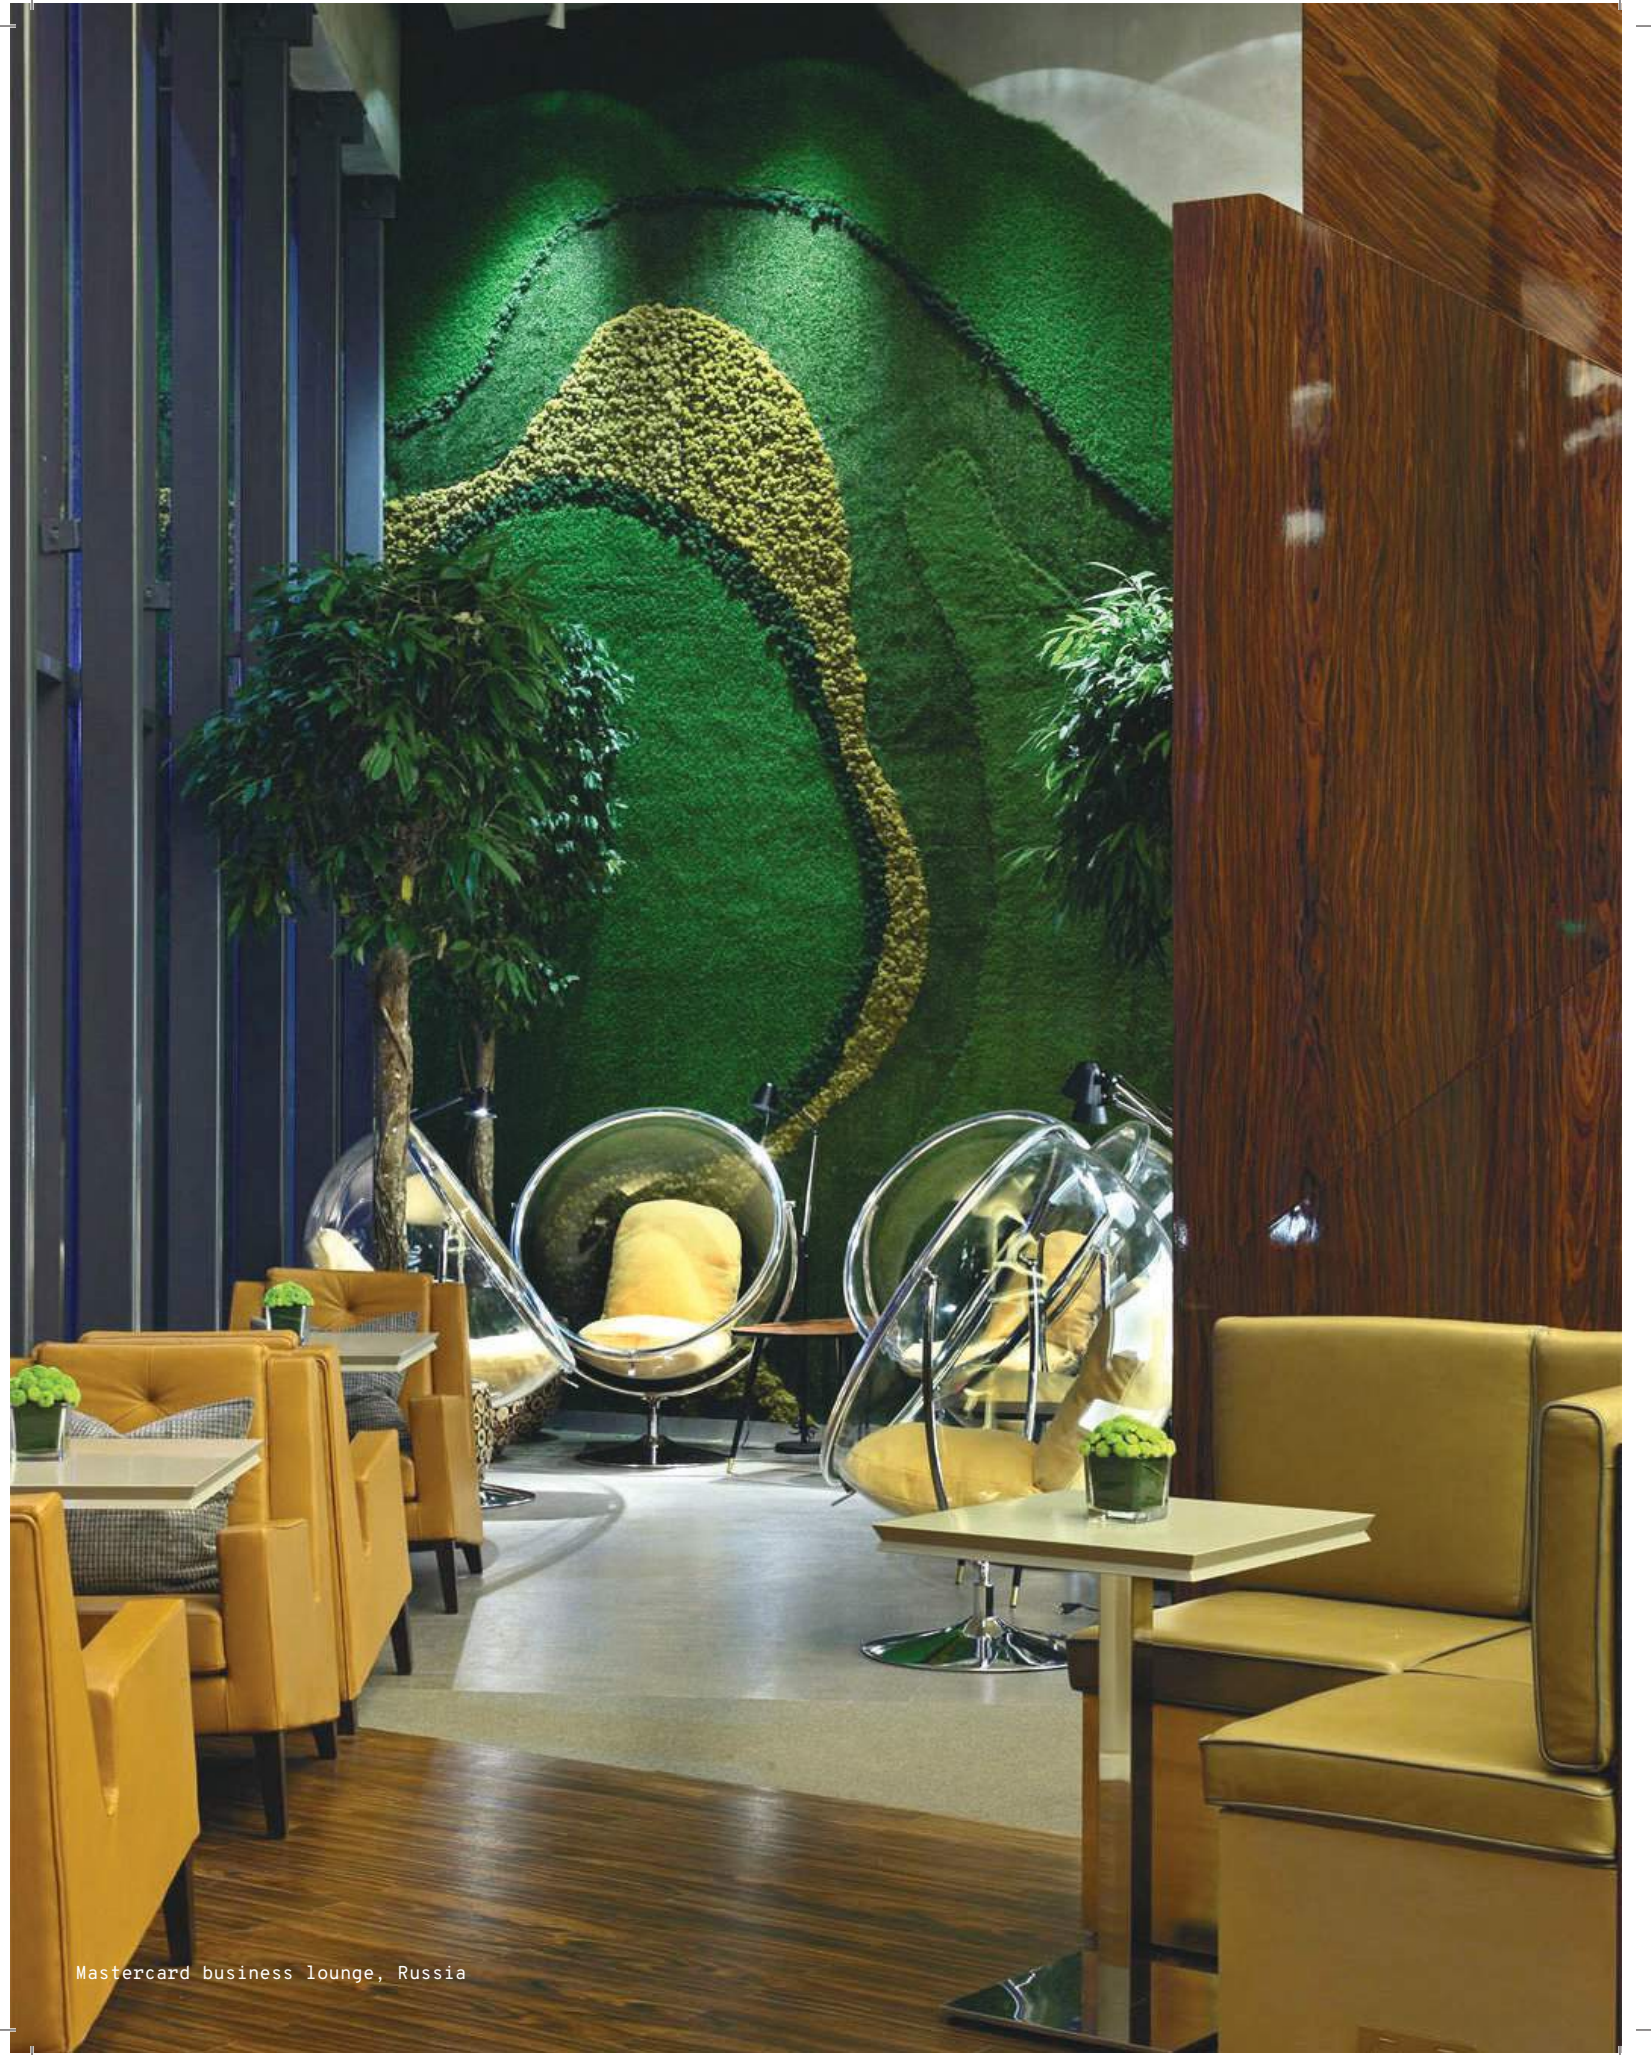

//as pictured

top: smooth 77, beech 056-1 solid wood feet

bottom: smooth 64, beech 056-1 solid wood feet

Mastercard business lounge, Russia

geo

armchair

top fabric or leather

feet solid wood