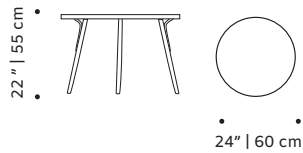

weight 59 lb | 32 kg

dimensions \varnothing 24" | 60 cm
h 20" | 50 cm

//as pictured

top: estremoze marbled top, polished copper middle part, natural walnut base

bottom: estremoze marbled top, ivory lacquered metal middle part, natural walnut base

Hotel NH Collection Suecia, Madrid

caldas round

side table

- top** handmade tiles available in pattern, gaudí, circles, stripes in 30 colors, with ou without glass
- structure** wood for indoor or lacquered metal for outdoor
- feet** lacquered metal
- use** outdoor and indoor
- weight** 37 lb | 17 kg
- dimensions** 1 Ø 25" | 65 cm
h 22" | 55 cm
2 Ø 25" | 65 cm
h 21" | 53 cm

// side tables

way

side table

- structure** plywood veneer, lacquered MDF or decap
- feet** solid wood
- fittings** polished/satin brass, copper or nickel or lacquered metal
- use** indoor
- weight** 19 lb | 9 kg
- dimensions** \varnothing 24" | 60 cm
h 22" | 55 cm