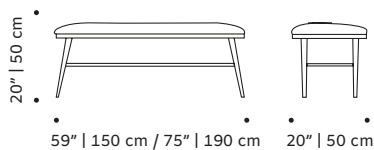

dimensions w 59" | 150 cm / w 75" | 190 cm

d 20" | 50 cm

h 20" | 50 cm

//as pictured

top: navy cow leather, natural oak feet

bottom: taupe cow leather, beech 056-1 solid wood feet

chiado

bench