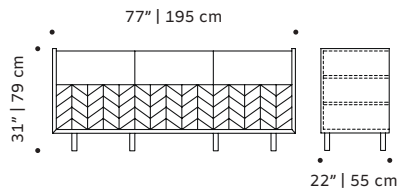

top: iron wood structure highgloss, aloe
lacquered MDF doors, polished brass handles
bottom: iron wood structure highgloss, black
lacquered MDF doors, polished brass handles

jazz

sideboard

- structure** plywood veneer
- doors** lacquered MDF
- applications** polished/satin brass, copper or nickel or oxidized brass
- weight** 158 lb | 72 kg
- dimensions** w 77" | 195 cm
d 22" | 55 cm
h 31" | 79 cm

// sideboards

samoa

sideboard

- structure** plywood veneer
- doors** lacquered MDF and plywood veneer
- applications** polished/satin brass, copper or nickel
- weight** 202 lb | 92 kg
- dimensions** w 77" | 195 cm
d 22" | 55 cm
h 31" | 79 cm