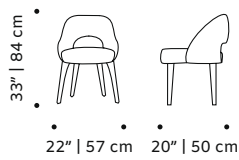

//as pictured
smooth 22 exterior, smooth 85 interior, smooth
82 piping, polished brass feet

lola

chair

- top** fabric or leather
- feet** solid or lacquered wood
- weight** 22 lb | 10 kg
- dimensions**
 - w 22" | 57 cm
 - d 20" | 50 cm
 - h 33" | 84 cm
 - seat height 19" | 49 cm