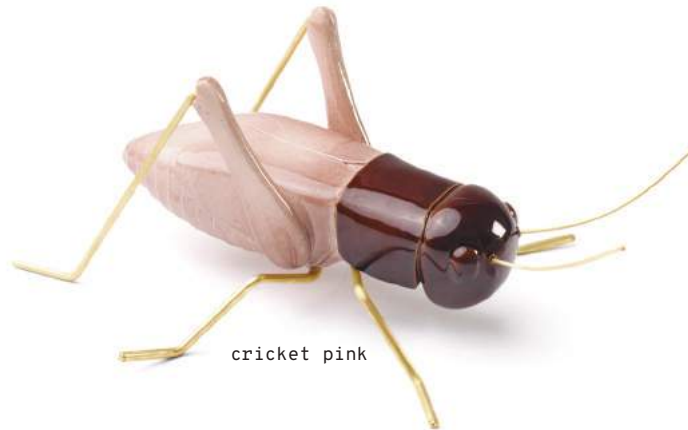

cricket pink

fauna

color collection

handmade ceramic and brass

dimensions

ant

w 12" | 30 cm

d 7" | 19 cm

h 4" | 10 cm

praying mantis

w 10" | 25 cm

d 4" | 10 cm

h 8" | 21 cm

beetle

w 10" | 25 cm

d 7" | 18 cm

h 2" | 5 cm

cricket

w 11" | 27 cm

d 8" | 20 cm

h 4" | 9 cm

rhinoceros beetle

w 9" | 24 cm

h 3" | 7 cm

d 8" | 20 cm