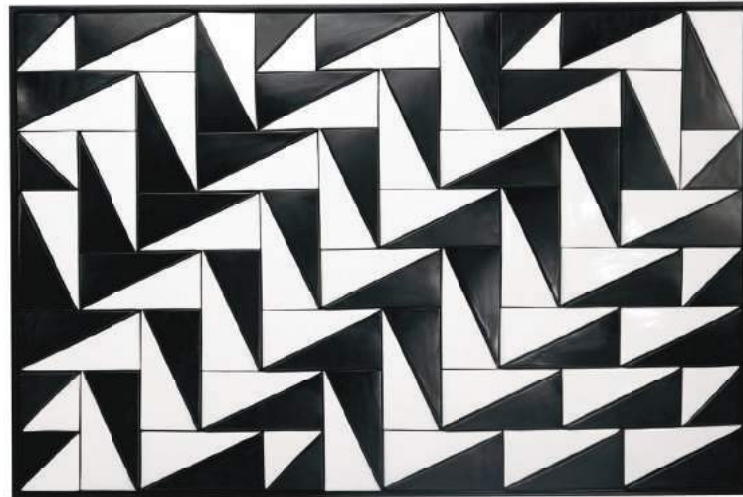

handmade tiles and lacquered wood frame in ivory,
bronze or black

colors for the tiles available colors in pages 197-198

weight 100 lb | 46 kg

dimensions w 59" | 150 cm
d 1,5" | 4 cm
h 39" | 100 cm

// tiles panels

//as pictured

top: tua and tua stripes tiles in ivory, black
wood frame

bottom: tua and tua stripes tiles in rose matte,
black wood frame

tejo black & white

tiles panel

handmade tiles and lacquered wood frame in ivory,
bronze or black