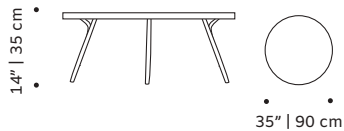

way

center table

- **structure** plywood veneer, lacquered MDF or decap
- **feet** solid wood
- **fittings** polished/satin brass, copper or nickel or lacquered metal
- **use** indoor
- **weight** 35 lb | 16 kg
- **dimensions** $\varnothing$ 35" | 90 cm
  h 14" | 35 cm