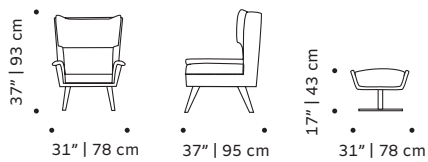

dimensions w 24" | 62 cm

d 26" | 67 cm

h 30" | 77 cm

seat height 17" | 44 cm

// armchairs

//as pictured
smooth 30, black lacquered metal feet

closer

armchair and swivel chair

top fabric or leather

feet solid wood

swivel base plated brass/copper or nickel

weight 70 lb | 32 kg

dimensions w 31" | 78 cm
d 37" | 95 cm
h 37" | 93 cm
seat height 17" | 43 cm

//as pictured

top: seta coio leather interior, wire 04 exterior, plated brass swivel base
bottom: seta coio leather interior, latch 07 exterior, beech 056-2 solid wood feet