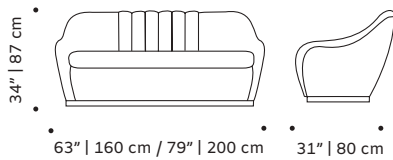

weight 154 lb | 70 kg / 176 lb | 80 kg

dimensions w 78" | 200 cm / w 94" | 240 cm

d 35" | 90 cm

h 31" | 80 cm

seat height 17" | 43 cm

//as pictured
marka 10, paris champagne piping, polished brass
base

victoria

dimensions w 78" | 200 cm / w 94" | 240 cm

d 35" | 90 cm

h 30" | 77 cm

seat height 17" | 43 cm

//as pictured

olavi 10, paris salmon piping, polished brass base

frida

settee

seat height 17" | 43 cm

//as pictured
dakota 68, silver piping, vintage pink
lacquered feet

gia
settee

- top** fabric or leather
- feet** wood or polished/satin brass, copper or nickel
- weight** 79 lb | 36 kg / 112 lb | 51 kg
- dimensions** w 63" | 160 cm / w 79" | 200 cm
d 31" | 80 cm
h 34" | 87 cm
seat height 17" | 43 cm