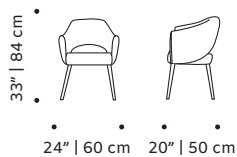

grace

chair

- **top** fabric or leather
- **feet** solid or lacquered wood
- **feet** polished/satin brass, copper or nickel
- **weight** 22 lb | 10 kg
- **dimensions** w 24" | 60 cm
  d 20" | 50 cm
  h 33" | 84 cm
  seat height 19" | 48 cm