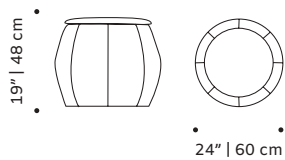

eli

stool

top/base fabric or leather

weight 22 lb | 10 kg

dimensions Ø 24" | 60 cm
h 19" | 48 cm

// stools

//as pictured

top: sauvage taupe leather top, smooth 77 base, sauvage taupe leather piping

bottom: sauvage taupe leather top, smooth 82 base, sauvage taupe leather piping