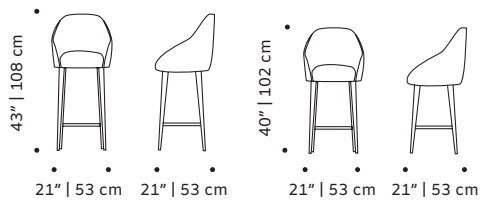

gia

bar chair

top fabric or leather

feet solid wood or lacquered wood

weight 24 lb | 11 kg

dimensions w 21" | 53 cm
d 21" | 53 cm
h counter 40" | 102 cm
seat height counter 28" | 70 cm
h bar 43" | 108 cm
seat height bar 30" | 76 cm

//as pictured
fade 11 exterior, paris mouse interior, beech
056-1 solid wood feet