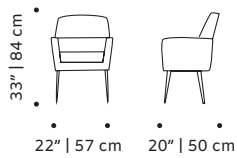

weight 33 lb | 15 kg

dimensions w 25" | 63 cm
d 23" | 58 cm
h 34" | 86 cm
seat height 19" | 48 cm

// chairs

//as pictured

top: paris safira, smooth 85 piping, polished brass feet

bottom: paris safira, smooth 85 piping, ivory lacquered metal feet

weight 28 lb | 13 kg

dimensions w 22" | 57 cm

d 20" | 50 cm

h 33" | 84 cm

seat height 19" | 49 cm

//as pictured

monel synthetic leather top, paris mousse
structure, latch 07 seat, beech 056-1 solid wood
feet