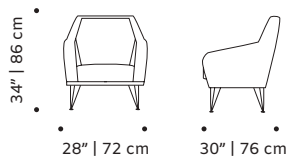

weight 70 lb | 32 kg

dimensions w 30" | 77 cm
d 32" | 80 cm
h 34" | 85 cm
seat height 17" | 43 cm

// armchairs

//as pictured

top: seta coio leather, beech 056-1 solid wood feet

bottom: sauvage taupe leather, beech 056-2 solid wood feet

croix

armchair

top fabric or leather

feet lacquered metal

weight 37 lb | 17 kg

dimensions w 28" | 72 cm
d 30" | 76 cm
h 34" | 86 cm
seat height 17" | 43 cm

//as pictured
latch 10, smooth 85 piping, ivory
lacquered metal feet