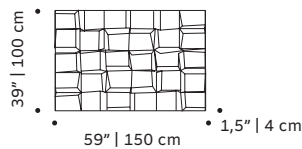

tiles panel

handmade tiles and lacquered wood frame in ivory,
bronze or black

weight 104 lb | 47 kg

dimensions w 59" | 150 cm
d 1,5" | 4 cm
h 39" | 100 cm

// tiles panels

//as pictured
floral blossom with floral and floral plain
tiles in black matte, white matte, rose matte,
ocre and forest, bronze wood frame

prisma

tiles panel

handmade tiles and lacquered wood frame in ivory,
bronze or black

weight 104 lb | 47 kg

dimensions w 59" | 150 cm
d 1,5" | 4 cm
h 39" | 100 cm

// tiles panels

//as pictured
prisma honey with prisma tiles in black matte,
white matte, nude matte, gold and yellow sun,
bronze wood frame

douro

tiles panel

handmade tiles and lacquered wood frame in ivory, bronze or black

colors available colors in pages 197-198

weight 133 lb | 60 kg

dimensions w 59" | 150 cm
d 1,5" | 4 cm
h 39" | 100 cm

// tiles panels

weight 124 lb | 54 kg

dimensions w 59" | 150 cm
d 1,5" | 4 cm
h 39" | 100 cm

// tiles panels

//as pictured

top: tejo tiles in yellow sun, black wood frame

bottom: tejo tiles in mint, black wood frame

mondego