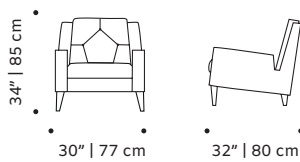

weight 70 lb | 32 kg

dimensions w 30" | 77 cm
d 32" | 80 cm
h 34" | 85 cm
seat height 17" | 43 cm

// armchairs

//as pictured

top: seta coio leather, beech 056-1 solid wood feet

bottom: sauvage taupe leather, beech 056-2 solid wood feet