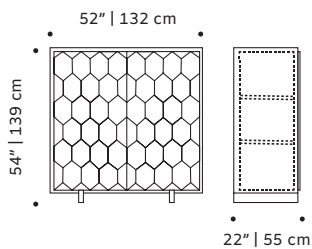

lewis

bar cabinet

- **structure** plywood veneer
- **doors** lacquered MDF
- **handles** polished brass or nickel
- **weight** 200 lb | 91 kg
- **dimensions** w 52" | 132 cm
  d 22" | 55 cm
  h 54" | 139 cm