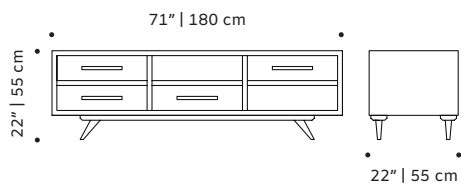

bottom: natural walnut structure, spotted brown
lacquered metal feet

space

tv bench

structure/drawers plywood veneer,
laquered MDF or decapé

weight 165 lb | 75 kg

dimensions w 71" | 180 cm
d 22" | 55 cm
h 22" | 55 cm