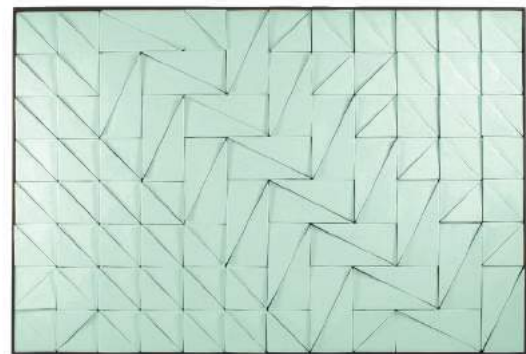

// tiles panels

//as pictured

top: tejo tiles in yellow sun, black wood frame

bottom: tejo tiles in mint, black wood frame