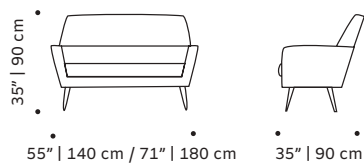

weight 79 lb | 36 kg

dimensions w 69" | 175 cm
d 32" | 80 cm
h 34" | 87 cm
seat height 17" | 43 cm

//as pictured

top: seta coio leather, beech 065-1 solid wood feet

bottom: sauvage taupe leather, beech 056-1 solid wood feet

doble

settee

- top** fabric or leather
- feet** solid wood or lacquered wood
- fittings** polished/satin brass, copper or nickel
- weight** 64 lb | 29 kg / 97 lb | 44 kg
- dimensions** w 55" | 140 cm / w 71" | 180 cm
 d 35" | 90 cm
 h 35" | 90 cm
 seat height 18" | 45 cm