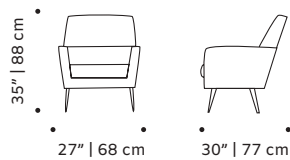

doble

armchair

top fabric or leather

feet solid or lacquered wood

fittings polished/satin brass, copper or nickel

weight 44 lb | 20 kg

dimensions w 27" | 68 cm

d 30" | 77 cm

h 35" | 88 cm

seat height 15" | 39 cm