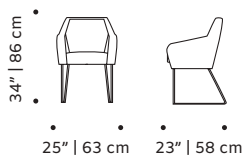

weight 33 lb | 15 kg

dimensions w 25" | 63 cm
d 23" | 58 cm
h 34" | 86 cm
seat height 19" | 48 cm

// chairs

//as pictured

top: paris safira, smooth 85 piping, polished brass feet

bottom: paris safira, smooth 85 piping, ivory lacquered metal feet