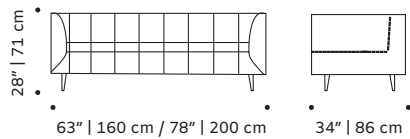

dust

couch

- **top** fabric or leather
- **feet** solid wood or lacquered wood
- **fittings** polished/satin brass, copper or nickel
- **weight** 110 lb | 50 kg / 132 lb | 60 kg
- **dimensions** w 63" | 160 cm / w 78" | 200 cm
  d 34" | 86 cm
  h 28" | 71 cm
  seat height 15" | 39 cm