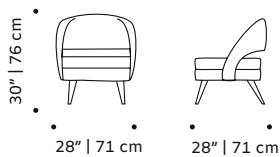

ava

armchair

- **top** fabric or leather
- **feet** solid or lacquered wood
- **fittings** polished/satin brass, copper or nickel
- **weight** 48 lb | 22 kg
- **dimensions** w 28" | 71 cm
  d 28" | 71 cm
  h 30" | 76 cm
  seat height 15" | 39 cm