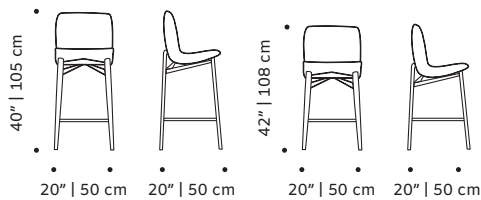

seat height counter 40" | 102 cm

h bar 42" | 108 cm

seat height bar 30" | 76 cm

//as pictured

smooth 59, black lacquered metal feet

// bar chairs

frida

bar chair