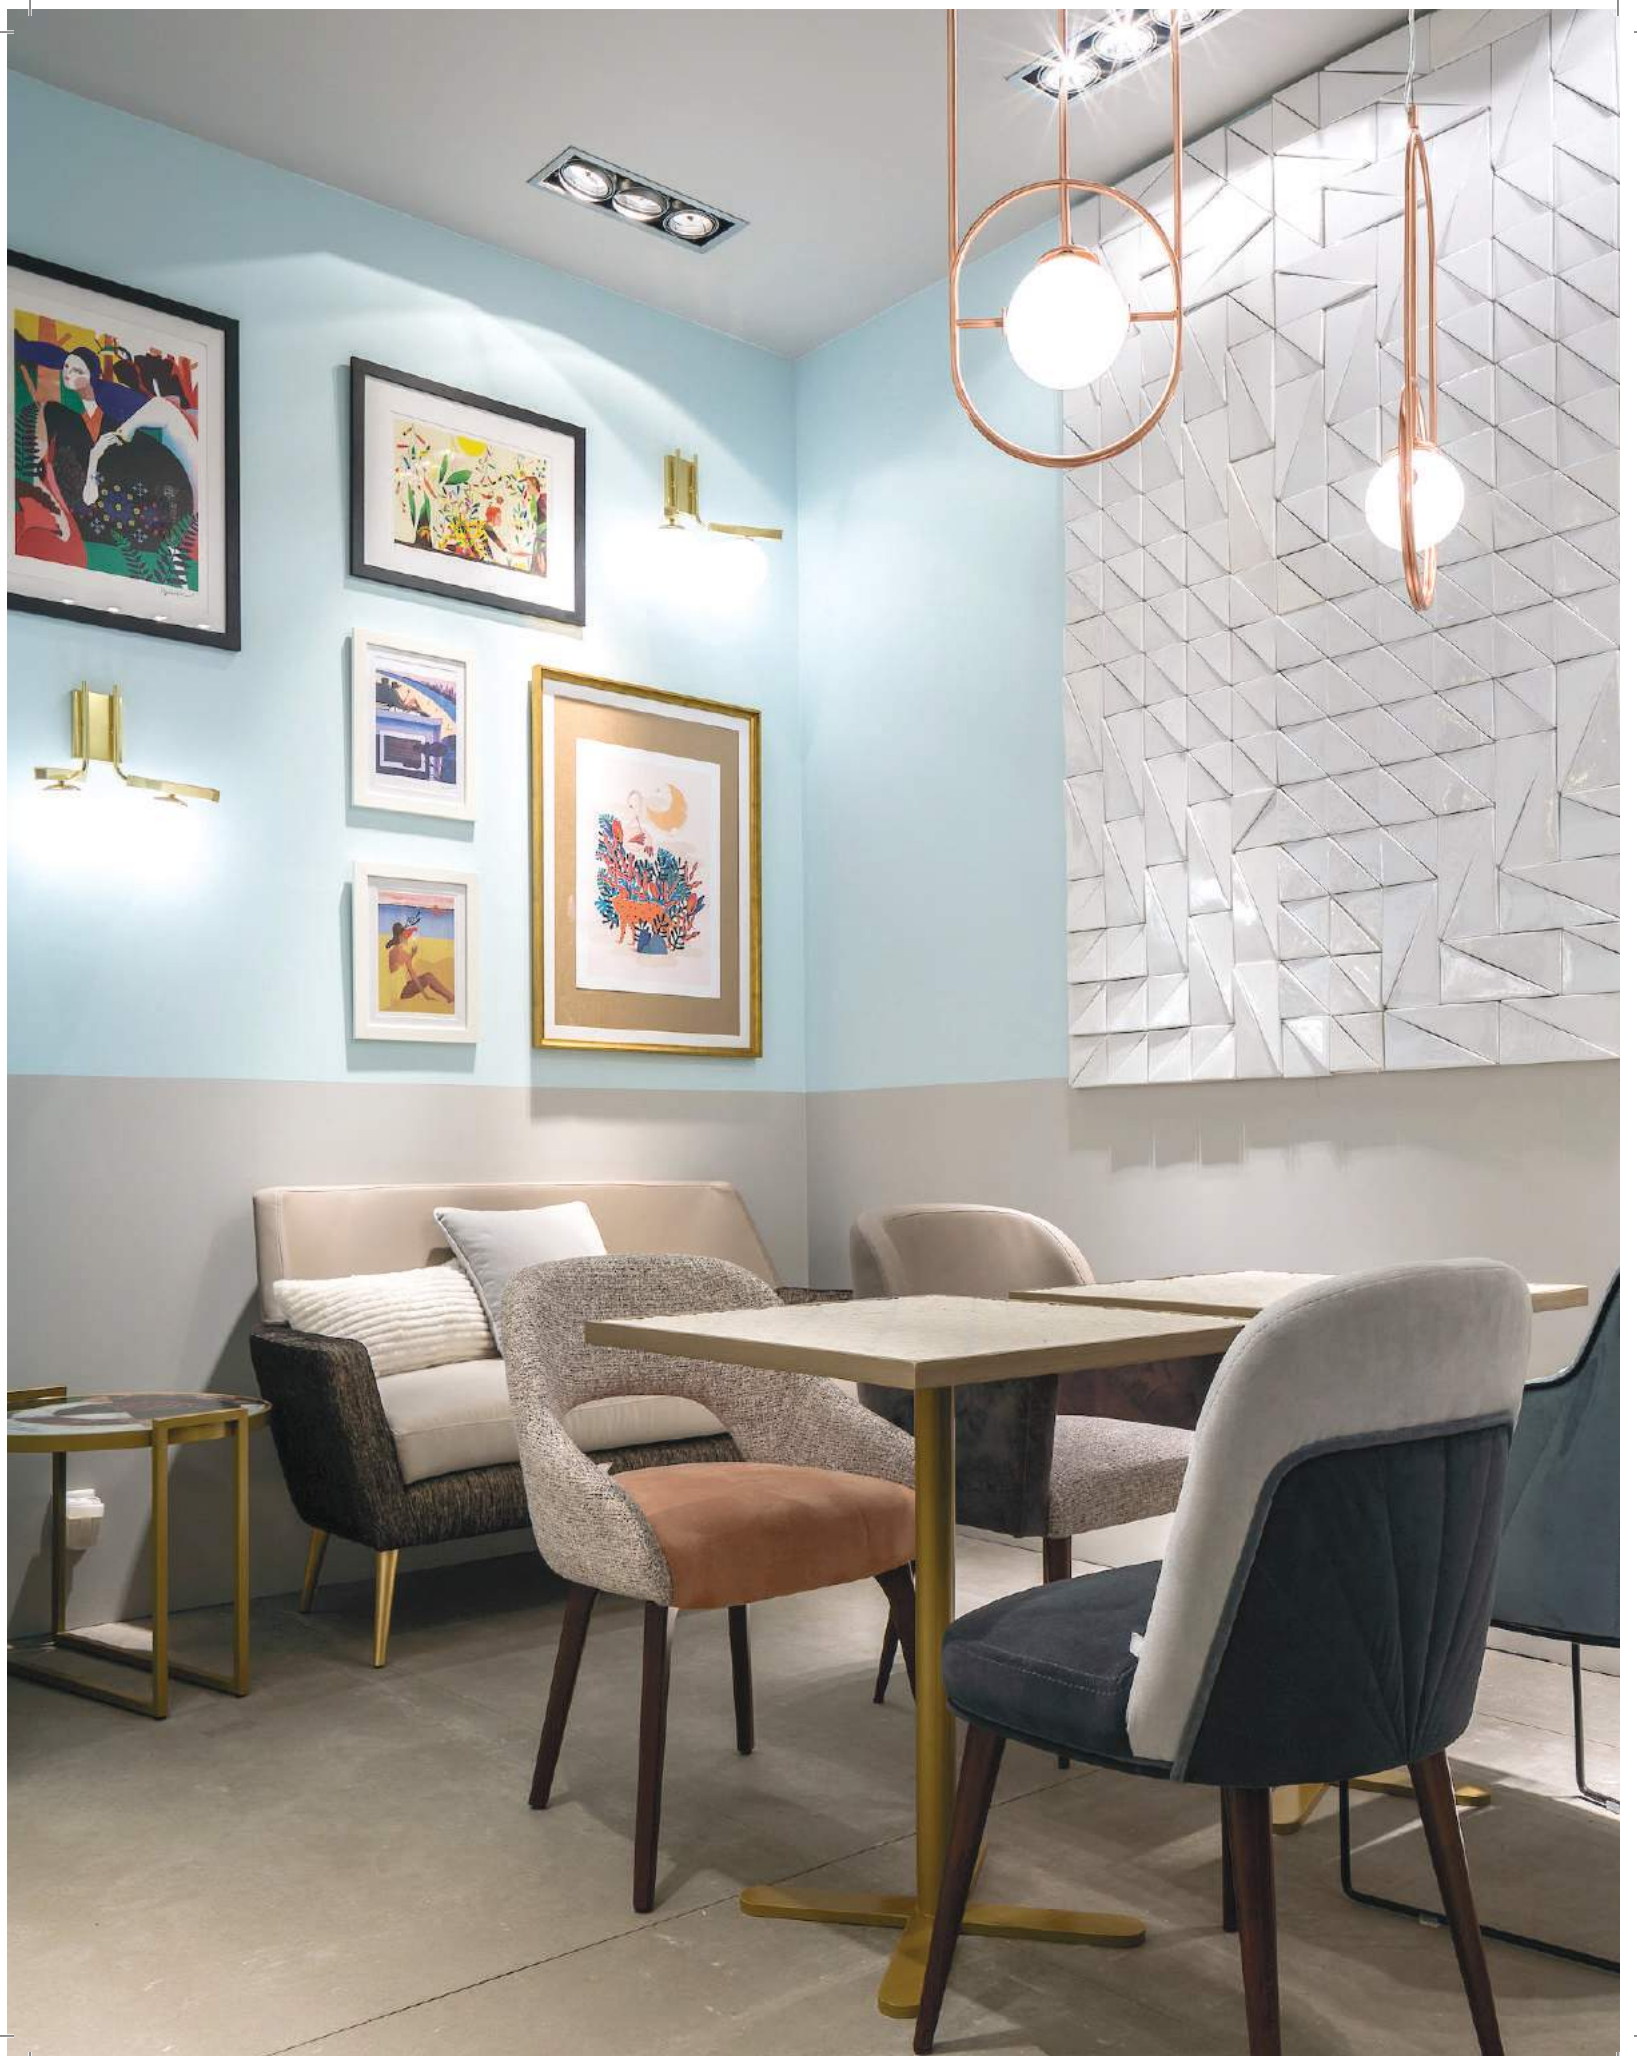

//as pictured
smooth 22 exterior, smooth 85 interior, smooth
82 piping, polished brass feet

lola

chair

- top** fabric or leather
- feet** solid or lacquered wood
- weight** 22 lb | 10 kg
- dimensions**
 - w 22" | 57 cm
 - d 20" | 50 cm
 - h 33" | 84 cm
 - seat height 19" | 49 cm