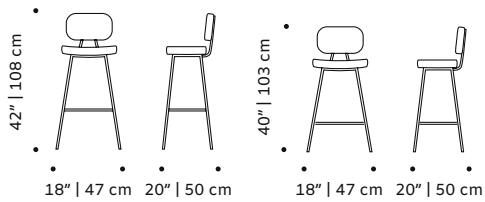

weight 29 lb | 13 kg

dimensions w 18" | 47 cm
 d 20" | 50 cm
 h counter 40" | 103 cm
 seat height counter 28" | 70 cm
 h bar 42" | 108 cm
 seat height bar 30" | 77 cm

//as pictured
 smooth 77, smooth 85 piping, black
 lacquered metal feet