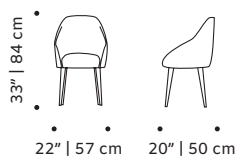

gia

chair

- **top** fabric or leather
- **feet** solid or lacquered wood
- **weight** 29 lb | 13 kg
- **dimensions** w 22" | 57 cm
  d 20" | 50 cm
  h 33" | 84 cm
  seat height 19" | 49 cm