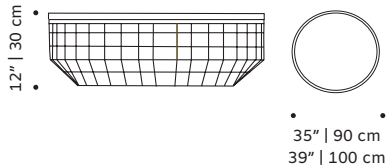

chloé

center table

- top** marble
- structure** fabric or leather
- rim** polished/satin brass, copper or nickel
- use** indoor
- weight** 95 lb | 43 kg
- dimensions** w 39" | 100 cm
d 27" | 70 cm
h 14" | 35 cm

use indoor and outdoor

weight 39 lb | 18 kg

dimensions Ø 35" | 90 cm / Ø 39" | 100 cm
h 12" | 30 cm

// center tables

//as pictured
top: estremoze marble top, polished brass base
bottom: natural walnut top, ivory lacquered metal base