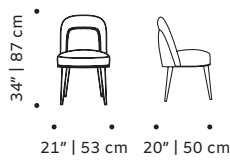

Residential Project, France

frida

chair

- **top** fabric or leather
- **feet** solid or lacquered wood
- **fittings** polished/satin brass, copper or nickel
- **weight** 29 lb | 13 kg
- **dimensions** w 21" | 53 cm
  d 20" | 50 cm
  h 34" | 87 cm
  seat height 19" | 48 cm