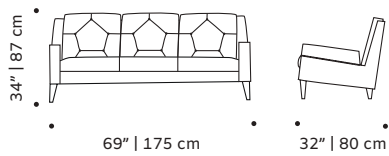

seat height 17" | 43 cm

// settees

//as pictured

roden 13, paris pink piping, black lacquered metal feet

geo

settee

top fabric or leather

feet solid wood

weight 79 lb | 36 kg

dimensions w 69" | 175 cm
d 32" | 80 cm
h 34" | 87 cm
seat height 17" | 43 cm

//as pictured

top: seta coio leather, beech 065-1 solid wood feet

bottom: sauvage taupe leather, beech 056-1 solid wood feet