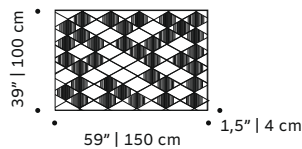

african seed

w 14" | 35 cm
d 2" | 6 cm
h 8" | 22 cm

mangosteen

w 11" | 27 cm
d 5" | 13 cm
h 8" | 20 cm

horned melon

w 11" | 28 cm
d 4" | 10 cm
h 8" | 21 cm

pitaya

w 13" | 32 cm
d 3" | 7 cm
h 8" | 21 cm

anis

w 13" | 32 cm
d 3" | 8 cm
h 13" | 32 cm

// ceramics

salvé terra

gold collection

handmade ceramic

dimensions

african seed
w 14" | 35 cm
d 2" | 6 cm
h 8" | 22 cm

mangosteen
w 11" | 27 cm
d 5" | 13 cm
h 8" | 20 cm

horned melon
w 11" | 28 cm
d 4" | 10 cm
h 8" | 21 cm

pitaya
w 13" | 32 cm
d 3" | 7 cm
h 8" | 21 cm

anis
w 13" | 32 cm
d 3" | 8 cm
h 13" | 32 cm

tua

tiles panel

handmade tiles and lacquered wood frame in ivory,
bronze or black

colors for the tiles available colors in pages 197-198

weight 100 lb | 46 kg

dimensions w 59" | 150 cm
d 1,5" | 4 cm
h 39" | 100 cm

// tiles panels