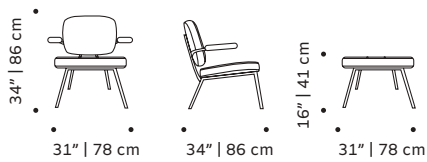

state

armchair

top fabric or leather

feet polished/satin brass, copper or nickel or lacquered metal

weight 48 lb | 22 kg

dimensions w 31" | 78 cm
d 34" | 86 cm
h 34" | 86 cm
seat height 16" | 41 cm