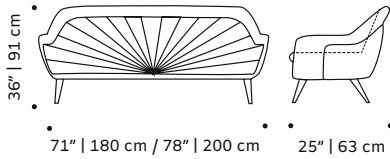

dimensions w 78" | 200 cm / w 94" | 240 cm

d 35" | 90 cm

h 30" | 77 cm

seat height 17" | 43 cm

//as pictured

olavi 10, paris salmon piping, polished brass base

frida

settee

seat height 17" | 43 cm

//as pictured
dakota 68, silver piping, vintage pink
lacquered feet

gia
settee

- top** fabric or leather
- feet** wood or polished/satin brass, copper or nickel
- weight** 79 lb | 36 kg / 112 lb | 51 kg
- dimensions** w 63" | 160 cm / w 79" | 200 cm
d 31" | 80 cm
h 34" | 87 cm
seat height 17" | 43 cm