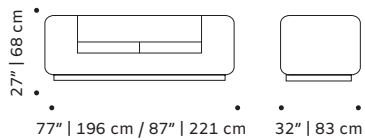

weight 154 lb | 70 kg / 176 lb | 80 kg

dimensions w 78" | 200 cm / w 94" | 240 cm

d 35" | 90 cm

h 31" | 80 cm

seat height 17" | 43 cm

//as pictured
marka 10, paris champagne piping, polished brass
base

victoria

couch

top fabric or leather

base solid wood, polished/satin brass, copper or nickel

weight 132 lb | 60 kg / 154 lb | 70 kg

dimensions w 77" | 196 cm / w 87" | 221 cm

d 32" | 83 cm

h 27" | 68 cm

seat height 15" | 39 cm