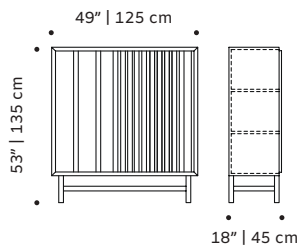

- structure** plywood veneer
- doors** lacquered MDF
- handles** polished brass or nickel
- weight** 200 lb | 91 kg
- dimensions** w 52" | 132 cm
d 22" | 55 cm
h 54" | 139 cm

// bar cabinets

//as pictured
top: iron wood structure, blossom lacquered MDF doors, polished brass applications
bottom: iron wood structure, aloe lacquered MDF doors, polished brass applications

jazz

bar cabinet

- structure** plywood veneer or lacquered MDF
- doors** lacquered MDF or decape
- applications** polished/satin brass, copper or nickel or oxidized brass
- weight** 187 lb | 85 kg
- dimensions** w 48" | 122 cm
d 18" | 45 cm
h 51" | 131 cm

go

bar cabinet

structure plywood veneer, lacquered MDF
or decapè

weight 187 lb | 85 kg

dimensions w 49" | 125 cm
d 18" | 45 cm
h 53" | 135 cm

//as pictured

top: natural walnut and ivory lacquered MDF
structure

bottom: natural oak and beige lacquered MDF
structure

muse

bar cabinet

- structure** plywood veneer
- doors** lacquered MDF or decape
- applications** polished nickel
- weight** 191 lb | 87 kg
- dimensions** w 48" | 122 cm
d 18" | 45 cm
h 49" | 125 cm