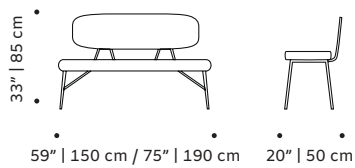

Temakinho, Milan

state

bench

top fabric or leather

feet polished/satin brass, copper or nickel or lacquered metal

weight 77 lb | 35 kg / 88 lb | 40 kg

dimensions w 59" | 150 cm / w 75" | 190 cm
d 20" | 50 cm
h 33" | 85 cm
seat height 19" | 48 cm