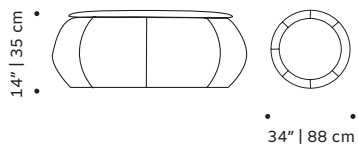

center table

top sauvage leather

base fabric

weight 33 lb | 15 kg

dimensions Ø 34" | 88 cm

h 14" | 35 cm

//as pictured

top: sauvage taupe leather top, latch 04 base,
sauvage black leather piping