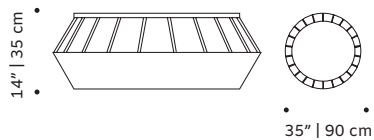

use indoor and outdoor

weight 39 lb | 18 kg

dimensions Ø 35" | 90 cm / Ø 39" | 100 cm
h 12" | 30 cm

// center tables

//as pictured
top: estremoze marble top, polished brass base
bottom: natural walnut top, ivory lacquered metal base

eileen

center table

top estremoze marble, plywood veneer,
lacquered MDF or decape

middle part polished/satin brass, copper or nickel
or lacquered metal

base MDF veneer or lacquered MDF

use indoor

weight 59 lb | 32 kg

dimensions Ø 35" | 90 cm
h 14" | 35 cm

// center tables

//as pictured

top: estremoze marble top, polished brass middle
part, natural walnut base

bottom: estremoze marble top, polished copper
middle part, oak antracite base