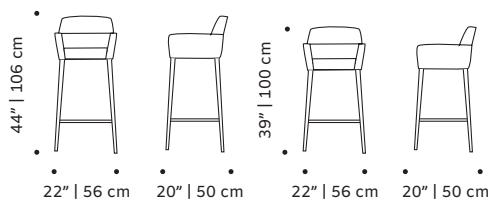

doble

bar chair

- **top** fabric or leather
- **feet** solid or lacquered wood
- **fittings** polished/satin brass, copper or nickel
- **weight** 29 lb | 13 kg
- **dimensions**
  - w 22" | 56 cm
  - d 20" | 50 cm
  - h counter 39" | 100 cm
  - seat height counter 30" | 76 cm
  - h bar 41" | 106 cm
  - seat height bar 32" | 82 cm