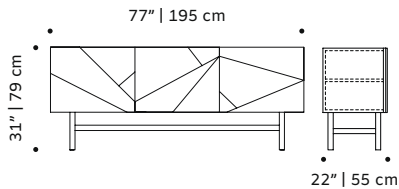

weight 124 lb | 54 kg

dimensions w 59" | 150 cm
d 1,5" | 4 cm
h 39" | 100 cm

// tiles panels

//as pictured

top: tejo tiles in yellow sun, black wood frame

bottom: tejo tiles in mint, black wood frame

mondego

furniture

malcolm

sideboard

- top** marble
- structure** plywood veneer
- handles** polished/satin brass or nickel
- feet** plated brass or inox
- weight** 342 lb | 155 kg
- dimensions** w 77" | 195 cm
d 22" | 55 cm
h 31" | 79 cm

lewis

sideboard

- structure** plywood veneer
- doors** lacquered MDF
- handles** polished brass or nickel
- weight** 202 lb | 92 kg
- dimensions** w 77" | 195 cm
d 22" | 55 cm
h 31" | 79 cm

//as pictured

top: iron wood structure highgloss, aloe
lacquered MDF doors, polished brass handles
bottom: iron wood structure highgloss, black
lacquered MDF doors, polished brass handles

jazz

sideboard

- structure** plywood veneer
- doors** lacquered MDF
- applications** polished/satin brass, copper or nickel or oxidized brass
- weight** 158 lb | 72 kg
- dimensions** w 77" | 195 cm
d 22" | 55 cm
h 31" | 79 cm