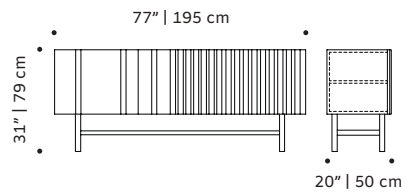

// sideboards

samoa

sideboard

- structure** plywood veneer
- doors** lacquered MDF and plywood veneer
- applications** polished/satin brass, copper or nickel
- weight** 202 lb | 92 kg
- dimensions** w 77" | 195 cm
d 22" | 55 cm
h 31" | 79 cm

sideboard

structure plywood veneer, laquered MDF
or decape

applications polished/satin brass, copper or nickel

weight 178 lb | 81 kg

dimensions w 77" | 195 cm
d 22" | 55 cm
h 31" | 79 cm

//as pictured
top: natural walnut structure, polished brass
applications
bottom: dark walnut structure

go

sideboard

structure plywood veneer, laquered MDF
or decape

weight 158 lb | 72 kg

dimensions w 77" | 195 cm
d 20" | 50 cm
h 31" | 79 cm

// sideboards

//as pictured
top: forest lacquered MDF structure, natural oak doors and feet
bottom: narural walnut structure, ivory lacquered MDF doors