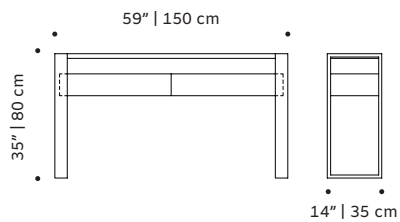

iron

console

structure plywood veneer, lacquered MDF
or decap

feet plated brass, copper or nickel or
lacquered metal

weight 90 lb | 41 kg

dimensions w 59" | 150 cm
d 14" | 35 cm
h 35" | 80 cm