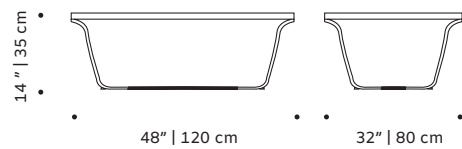

base polished/satin brass, copper or nickel

use indoor

weight 53 lb | 24 kg

dimensions w 48" | 120 cm

d 32" | 80 cm

h 14" | 35 cm

// center tables

//as pictured