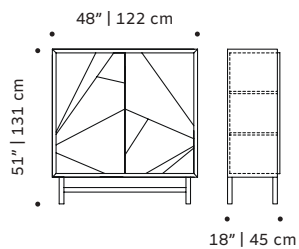

bar cabinet

- top** marble
- structure** plywood veneer
- handles** polished/satin brass or nickel
- feet** plated brass or inox
- weight** 397 lb | 180 kg
- dimensions** w 47" | 120 cm
d 22" | 55 cm
h 52" | 132 cm

- structure** plywood veneer
- doors** lacquered MDF
- handles** polished brass or nickel
- weight** 200 lb | 91 kg
- dimensions** w 52" | 132 cm
d 22" | 55 cm
h 54" | 139 cm

// bar cabinets

//as pictured
top: iron wood structure, blossom lacquered MDF doors, polished brass applications
bottom: iron wood structure, aloe lacquered MDF doors, polished brass applications

jazz

bar cabinet

- structure** plywood veneer or lacquered MDF
- doors** lacquered MDF or decape
- applications** polished/satin brass, copper or nickel or oxidized brass
- weight** 187 lb | 85 kg
- dimensions** w 48" | 122 cm
d 18" | 45 cm
h 51" | 131 cm