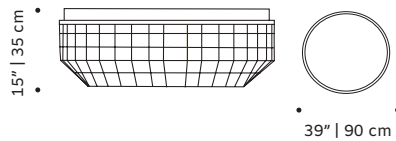

air

center table

- **top** cow leather or fabric
- **base** polished/satin brass, copper or nickel or lacquered metal
- **weight** 34 lb | 16 kg
- **dimensions** ø 35" | 90 cm
  h 15" | 39 cm