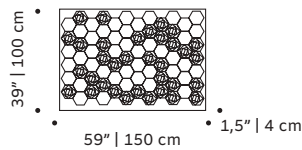

weight 128 lb | 58 kg / 110 lb | 50 kg / 132 lb | 60 kg

dimensions w 59" | 150 cm
d 1,5" | 4 cm
h 39" | 100 cm

// tiles panels

//as pictured

top: tejo black & white 1 with tejo tiles big in black matte and white matte, black wood frame

middle: tejo black & white 2 with tejo big tiles in black matte and white matte, black wood frame

bottom: tejo black & white 3 with tejo small tiles in black matte and white matte, black wood frame

floral

tiles panel

handmade tiles and lacquered wood frame in ivory,
bronze or black

weight 104 lb | 47 kg

dimensions w 59" | 150 cm
d 1,5" | 4 cm
h 39" | 100 cm

// tiles panels

//as pictured
floral blossom with floral and floral plain
tiles in black matte, white matte, rose matte,
ocre and forest, bronze wood frame

prisma

tiles panel

handmade tiles and lacquered wood frame in ivory,
bronze or black

weight 104 lb | 47 kg

dimensions w 59" | 150 cm
d 1,5" | 4 cm
h 39" | 100 cm

// tiles panels

//as pictured
prisma honey with prisma tiles in black matte,
white matte, nude matte, gold and yellow sun,
bronze wood frame