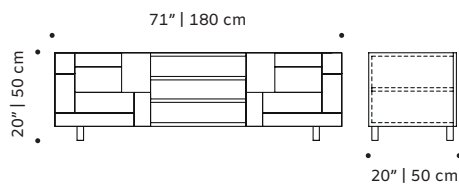

form

tv bench

- **structure** plywood veneer, laquered MDF or decape
- **applications** polished/satin brass, copper or nickel
- **weight** 147 lb | 67 kg
- **dimensions** w 71" | 180 cm
  d 20" | 50 cm
  h 20" | 50 cm