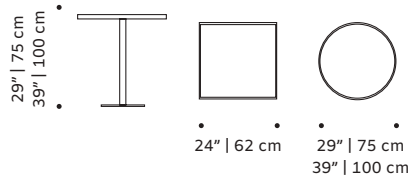

caldas

dinner table

top handmade tiles available in pattern, gaudí, circles, stripes in 30 colors, with ou without glass
structure wood for indoor or lacquered metal for outdoor

base lacquered metal
use outdoor and indoor

weight 55 lb | 25 kg
77 lb | 35 kg

dimensions 1 w 24" | 62 cm
d 24" | 62 cm
h 29" | 75 cm / h 39" | 100 cm
2 Ø 29" | 75 cm / Ø 39" | 100 cm
h 29" | 75 cm / h 39" | 100 cm