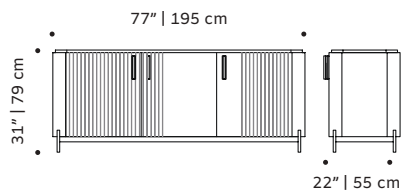

dimensions w 59" | 150 cm
d 1,5" | 4 cm
h 39" | 100 cm

// tiles panels

//as pictured

top: tejo aqua with tejo tiles in jade, dream,
pearl, taupe and gold, bronze wood frame

bottom: tejo flame with tejo tiles in malva,
fire, taupe, pearl and gold, bronze wood frame

furniture

malcolm

sideboard

- top** marble
- structure** plywood veneer
- handles** polished/satin brass or nickel
- feet** plated brass or inox
- weight** 342 lb | 155 kg
- dimensions** w 77" | 195 cm
d 22" | 55 cm
h 31" | 79 cm

lewis

sideboard

- structure** plywood veneer
- doors** lacquered MDF
- handles** polished brass or nickel
- weight** 202 lb | 92 kg
- dimensions** w 77" | 195 cm
d 22" | 55 cm
h 31" | 79 cm

//as pictured