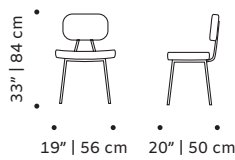

state

chair

top fabric or leather

feet polished/satin brass, copper or nickel or lacquered metal

weight 17 lb | 8 kg

dimensions w 19" | 56 cm
d 20" | 50 cm
h 33" | 84 cm
seat height 19" | 49 cm