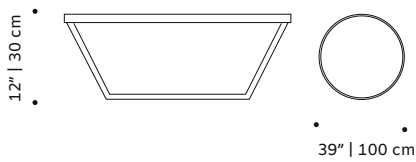

york

center table

- **top** printed glass
- **base** polished/satin brass or nickel or lacquered metal
- **use** indoor
- **weight** 39 lb | 18 kg
- **dimensions** Ø 39" | 100 cm
  h 12" | 30 cm