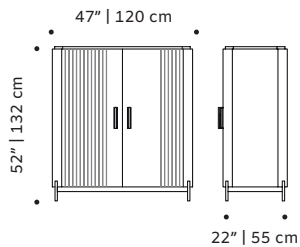

bar cabinet

- top** marble
- structure** plywood veneer
- handles** polished/satin brass or nickel
- feet** plated brass or inox
- weight** 397 lb | 180 kg
- dimensions** w 47" | 120 cm
d 22" | 55 cm
h 52" | 132 cm