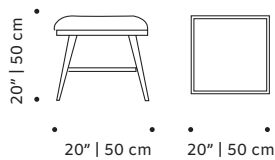

nano

stool

- **top** fabric or leather
- **feet** solid or lacquered wood
- **weight** 17 lb | 8 kg
- **dimensions** w 20" | 50 cm
  d 20" | 50 cm
  h 20" | 50 cm