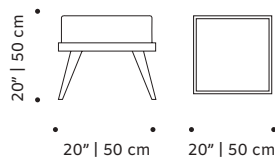

mini

stool

top fabric or leather

feet solid or lacquered wood

weight 26 lb | 12 kg

dimensions w 20" | 50 cm

d 20" | 50 cm

h 20" | 50 cm