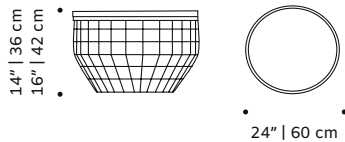

dimensions Ø 24" | 60 cm
 h 15" | 38 cm
 Ø 24" | 60 cm
 h 20" | 52 cm

//as pictured

top: nero marquina marble top, estremo rosa matte marble middle part, estremo matte marble base
bottom: estremo rosa matte marble top, nero marquina marble middle part, estremo matte marble base

weight 59 lb | 32 kg

dimensions \varnothing 24" | 60 cm
h 20" | 50 cm

//as pictured

top: estremoze marbled top, polished copper middle part, natural walnut base

bottom: estremoze marbled top, ivory lacquered metal middle part, natural walnut base

new air

side table

top marble, plywood veneer, lacquered MDF or decape

base polished/satin brass, copper or nickel for indoor or lacquered metal for outdoor

use indoor and outdoor

weight 24 lb | 11 kg

dimensions Ø 24" | 60 cm
h 14" | 36 cm / h 16" | 42 cm