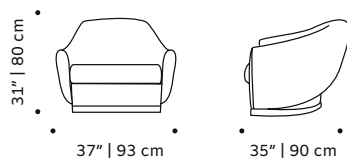

grace

armchair

top fabric or leather

base polished/satin brass, copper or nickel

weight 70 lb | 32 kg

dimensions w 37" | 93 cm

d 35" | 90 cm

h 31" | 80 cm

seat height 15" | 39 cm