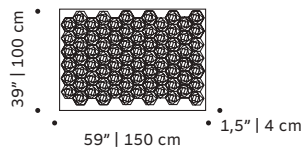

weight 128 lb | 58 kg / 110 lb | 50 kg / 132 lb | 60 kg

dimensions w 59" | 150 cm
d 1,5" | 4 cm
h 39" | 100 cm

// tiles panels

//as pictured

top: tejo black & white 1 with tejo tiles big in black matte and white matte, black wood frame

tiles panel

handmade tiles and lacquered wood frame in ivory,
bronze or black

weight 104 lb | 47 kg

dimensions w 59" | 150 cm
d 1,5" | 4 cm
h 39" | 100 cm

// tiles panels

//as pictured
floral blossom with floral and floral plain
tiles in black matte, white matte, rose matte,
ocre and forest, bronze wood frame

prisma

tiles panel

handmade tiles and lacquered wood frame in ivory,
bronze or black

weight 104 lb | 47 kg

dimensions w 59" | 150 cm
d 1,5" | 4 cm
h 39" | 100 cm

// tiles panels

//as pictured
prisma honey with prisma tiles in black matte,
white matte, nude matte, gold and yellow sun,
bronze wood frame