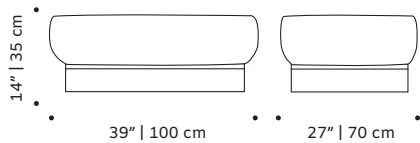

use indoor and outdoor (only lacquered metal base)

weight 287 lb | 130 kg

331 lb | 150 kg

dimensions ø 47" | 120 cm / ø 59" | 150 cm
h 30" | 77 cm

// dinner tables

//as pictured

top: estremoze marble top, plated brass base

left base estremoza, nero marquina, and estremoza rosa marble

use indoor and outdoor

weight 253 lb | 115 kg

dimensions w 49" | 120 cm
d 30" | 70 cm
h 30" | 77 cm

// center tables

//as pictured

estremoza matte marble top, nero marquina marble right base, estremoza rosa matte marble left base

chloé

center table

- top** marble
- structure** fabric or leather
- rim** polished/satin brass, copper or nickel
- use** indoor
- weight** 95 lb | 43 kg
- dimensions** w 39" | 100 cm
d 27" | 70 cm
h 14" | 35 cm