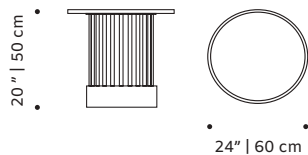

dimensions Ø 24" | 60 cm
 h 15" | 38 cm
 Ø 24" | 60 cm
 h 20" | 52 cm

//as pictured

top: nero marquina marble top, estremo rosa matte marble middle part, estremo matte marble base
bottom: estremo rosa matte marble top, nero marquina marble middle part, estremo matte marble base

weight 59 lb | 32 kg

dimensions \varnothing 24" | 60 cm
h 20" | 50 cm

//as pictured

top: estremoze marbled top, polished copper middle part, natural walnut base

bottom: estremoze marbled top, ivory lacquered metal middle part, natural walnut base