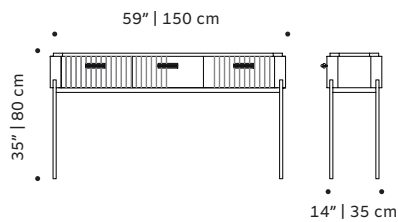

sideboard

structure plywood veneer, laquered MDF
or decape

applications polished/satin brass, copper or nickel

weight 178 lb | 81 kg

dimensions w 77" | 195 cm
d 22" | 55 cm
h 31" | 79 cm

//as pictured
top: natural walnut structure, polished brass
applications
bottom: dark walnut structure

go

sideboard

structure plywood veneer, laquered MDF
or decape

weight 158 lb | 72 kg

dimensions w 77" | 195 cm
d 20" | 50 cm
h 31" | 79 cm

// sideboards

//as pictured
top: forest lacquered MDF structure, natural oak doors and feet
bottom: narural walnut structure, ivory lacquered MDF doors

malcolm

console

- top** marble
- structure** plywood veneer
- handles** polished/satin brass or nickel
- feet** plated brass or inox
- weight** 1700 lb | 77 kg
- dimensions** w 77" | 195 cm
d 14" | 35 cm
h 31" | 79 cm