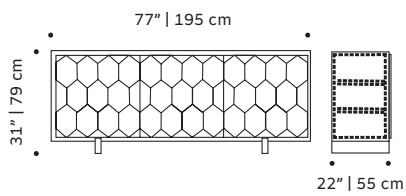

dimensions w 59" | 150 cm
d 1,5" | 4 cm
h 39" | 100 cm

// tiles panels

//as pictured

top: tejo aqua with tejo tiles in jade, dream,
pearl, taupe and gold, bronze wood frame

bottom: tejo flame with tejo tiles in malva,
fire, taupe, pearl and gold, bronze wood frame

furniture

malcolm

sideboard

- top** marble
- structure** plywood veneer
- handles** polished/satin brass or nickel
- feet** plated brass or inox
- weight** 342 lb | 155 kg
- dimensions** w 77" | 195 cm
d 22" | 55 cm
h 31" | 79 cm

lewis

sideboard

- structure** plywood veneer
- doors** lacquered MDF
- handles** polished brass or nickel
- weight** 202 lb | 92 kg
- dimensions** w 77" | 195 cm
d 22" | 55 cm
h 31" | 79 cm

//as pictured