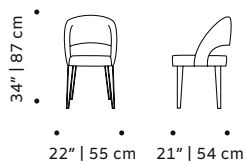

// chairs

//as pictured
top: black lacquered wood structure, smooth 87
seat
bottom: natural oak structure

ava

chair

- top** fabric or leather
- feet** solid or lacquered wood
- fittings** polished/satin brass, copper or nickel
- weight** 22 lb | 10 kg
- dimensions** w 22" | 55 cm
d 21" | 54 cm
h 34" | 87 cm
seat height 19" | 49 cm