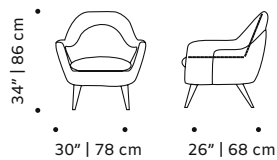

weight 48 lb | 22 kg

dimensions w 30" | 76 cm
d 33" | 83 cm
h 31" | 80 cm
seat height 15" | 39 cm

//as pictured
marka 10, paris ebony piping, polished
brass base

frida

armchair

- top** fabric or leather
- feet** solid or lacquered wood
- fittings** polished/satin brass, copper or nickel
- weight** 48 lb | 22 kg
- dimensions** w 30" | 78 cm
d 26" | 68 cm
h 34" | 86 cm
seat height 16" | 41 cm