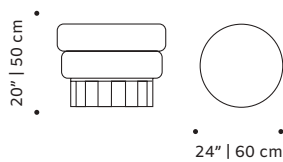

mary

stool

top fabric or leather

base plated brass, copper or nickel or
lacquered metal

weight 22 lb | 10 kg

dimensions Ø 24" | 60 cm
h 20" | 50 cm