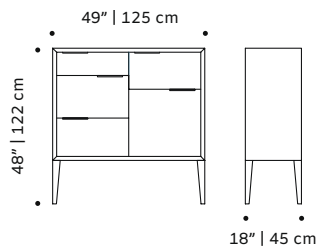

go

bar cabinet

structure plywood veneer, lacquered MDF
or decapè

weight 187 lb | 85 kg

dimensions w 49" | 125 cm
d 18" | 45 cm
h 53" | 135 cm

//as pictured

top: natural walnut and ivory lacquered MDF
structure

bottom: natural oak and beige lacquered MDF
structure

muse

bar cabinet

- structure** plywood veneer
- doors** lacquered MDF or decape
- applications** polished nickel
- weight** 191 lb | 87 kg
- dimensions** w 48" | 122 cm
d 18" | 45 cm
h 49" | 125 cm