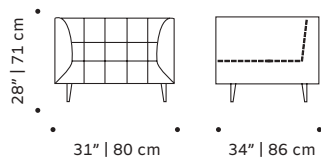

dust

armchair

- **top** fabric or leather
- **feet** solid or lacquered wood
- **fittings** polished/satin brass, copper or nickel
- **weight** 55 lb | 25 kg
- **dimensions** w 31" | 80 cm
  d 34" | 86 cm
  h 28" | 71 cm
  seat height 15" | 39 cm