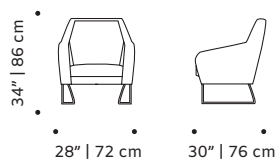

weight 70 lb | 32 kg

dimensions w 30" | 77 cm
d 32" | 80 cm
h 34" | 85 cm
seat height 17" | 43 cm

// armchairs

//as pictured

top: seta coio leather, beech 056-1 solid wood feet

bottom: sauvage taupe leather, beech 056-2 solid wood feet

// armchairs

croix I

armchair

top fabric or leather

feet polished/satin brass, copper or nickel or lacquered metal

weight 37 lb | 17 kg

dimensions w 28" | 72 cm
d 30" | 76 cm
h 34" | 86 cm
seat height 17" | 43 cm