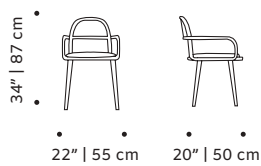

// benches

//as pictured
paris mousse, smooth 85 piping, gold
lacquered wood feet

luc

chair

- structure** solid or lacquered wood
- seat (optional)** fabric or leather
- weight** 17 lb | 8 kg
- dimensions**
 - w 22" | 55 cm
 - d 20" | 50 cm
 - h 34" | 87 cm
 - seat height 19" | 48 cm