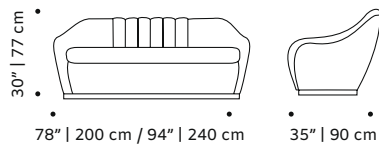

weight 154 lb | 70 kg / 176 lb | 80 kg

dimensions w 78" | 200 cm / w 94" | 240 cm

d 35" | 90 cm

h 31" | 80 cm

seat height 17" | 43 cm

//as pictured
marka 10, paris champagne piping, polished brass
base

victoria

dimensions w 78" | 200 cm / w 94" | 240 cm

d 35" | 90 cm

h 30" | 77 cm

seat height 17" | 43 cm

//as pictured

olavi 10, paris salmon piping, polished brass base

frida

settee