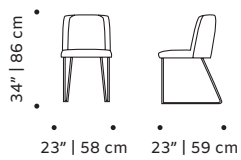

weight 33 lb | 15 kg

dimensions w 25" | 63 cm
d 23" | 58 cm
h 34" | 86 cm
seat height 19" | 48 cm

// chairs

//as pictured

top: paris safira, smooth 85 piping, polished brass feet

bottom: paris safira, smooth 85 piping, ivory lacquered metal feet

croix I

chair

top fabric or leather

feet polished/satin brass, copper or nickel or lacquered metal

weight 29 lb | 13 kg

dimensions w 23" | 58 cm
d 23" | 59 cm
h 34" | 86 cm
seat height 19" | 48 cm

// chairs