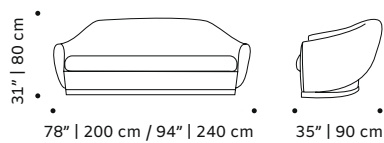

weight 154 lb | 70 kg / 176 lb | 80 kg

dimensions w 78" | 200 cm / w 94" | 240 cm

d 35" | 90 cm

h 31" | 80 cm

seat height 17" | 43 cm

//as pictured
marka 10, paris champagne piping, polished brass
base

victoria