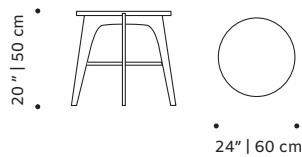

flex

side table

- **top** marble, plywood veneer, lacquered MDF or decape
- **feet** solid wood
- **fittings** polished/satin brass or lacquered metal
- **use** indoor
- **weight** 26 lb | 13 kg
- **dimensions** ø 24" | 60 cm
  h 20" | 50 cm