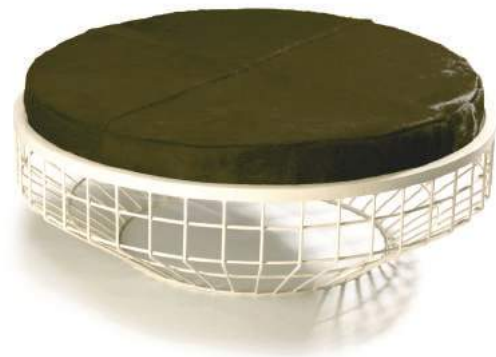

center table

top sauvage leather

base fabric

weight 33 lb | 15 kg

dimensions Ø 34" | 88 cm

h 14" | 35 cm

//as pictured

top: sauvage taupe leather top, latch 04 base,
sauvage black leather piping

bottom: sauvage leather top, smooth 87 base,
sauvage taupe leather piping

air

center table

- top** cow leather or fabric
- base** polished/satin brass, copper or nickel or lacquered metal
- weight** 34 lb | 16 kg
- dimensions** ø 35" | 90 cm
h 15" | 39 cm