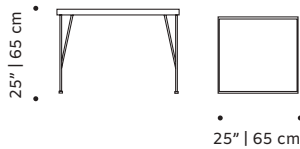

weight 59 lb | 32 kg

dimensions \varnothing 24" | 60 cm
h 20" | 50 cm

//as pictured

top: estremoze marbled top, polished copper middle part, natural walnut base

bottom: estremoze marbled top, ivory lacquered metal middle part, natural walnut base

use indoor

weight 26 lb | 12 kg

dimensions w 24" | 60 cm

d 24" | 60 cm

h 22" | 55 cm

//as pictured

top: natural walnut top, polished brass base

bottom: dark walnut top, polished copper base

caldas

side table

- top** handmade tiles available in pattern, gaudí, circles, stripes in 30 colors, with ou without glass
- structure** wood for indoor or lacquered metal for outdoor
- feet** lacquered metal
- use** outdoor and indoor
- weight** 37 lb | 17 kg
- dimensions** w 25" | 65 cm
d 25" | 65 cm
h 25" | 65 cm