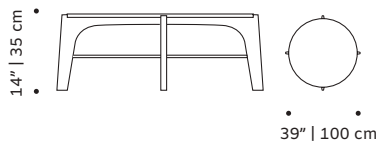

use indoor and outdoor

weight 39 lb | 18 kg

dimensions Ø 35" | 90 cm / Ø 39" | 100 cm
h 12" | 30 cm

// center tables

//as pictured
top: estremoze marble top, polished brass base
bottom: natural walnut top, ivory lacquered metal base

dimensions Ø 35" | 90 cm
h 14" | 35 cm

// center tables

//as pictured

top: estremoze marble top, polished brass middle
part, natural walnut base

bottom: estremoze marble top, polished copper
middle part, oak antracite base

flex

center table

- top** estremo marbled, plywood veneer, lacquered MDF, or decap
- feet** beech solid wood
- fittings** polished/satin brass or lacquered metal
- use** indoor
- weight** 59 lb | 32 kg
- dimensions** \varnothing 39" | 100 cm
h 14" | 35 cm