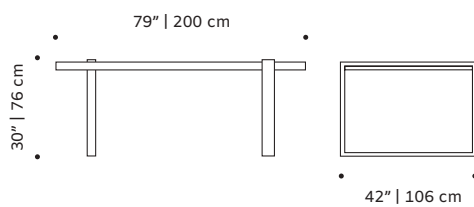

weight 55 lb | 25 kg
 77 lb | 35 kg

dimensions 1 w 24" | 62 cm
 d 24" | 62 cm
 h 29" | 75 cm / h 39" | 100 cm
 2 Ø 29" | 75 cm / Ø 39" | 100 cm
 h 29" | 75 cm / h 39" | 100 cm

//as pictured

top: multicolor circles ceramic top, ivory wood structure, ivory lacquered metal base
bottom: ocre gaudi ceramic tiles top, ivory wood structure, ivory lacquered metal feet

// dinner tables

max

dinner table

top plywood veneer, lacquered MDF or decap

feet lacquered metal

use indoor

weight 150 lb | 68 kg

dimensions w 79" | 200 cm

d 42" | 106 cm

h 30" | 76 cm

//as pictured

top: natural oak top, jade lacquered metal feet

bottom: natural walnut top, ivory lacquered metal feet

flex

dinner table

- top** marble, plywood veneer or lacquered MDF
- feet** solid wood
- fittings** polished/satin brass or lacquered metal
- use** indoor
- weight** 140 lb | 60 kg
- dimensions** ø 39" | 100 cm
h 30" | 75 cm