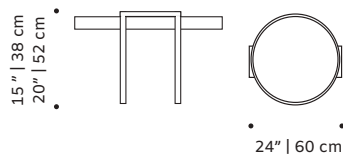

norman

side table

structure printed glass

base plated brass, copper or nickel or lacquered metal

use indoor

weight 24 lb | 11 kg

dimensions ø 24" | 60 cm
h 15" | 38 cm / h 20" | 52 cm

// side tables