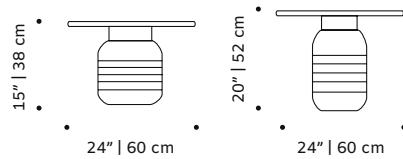

jean

side table

top estremo, nero marquina, verde guatemala, estremo rosa marble

middle part estremo, nero marquina, estremo rosa marble

base estremo marble

use indoor or outdoor

weight 154 lb | 70 kg / 196 lb | 90 kg

dimensions Ø 24" | 60 cm
 h 15" | 38 cm
 Ø 24" | 60 cm
 h 20" | 52 cm

//as pictured

top: nero marquina marble top, estremo rosa matte marble middle part, estremo matte marble base
bottom: estremo rosa matte marble top, nero marquina marble middle part, estremo matte marble base