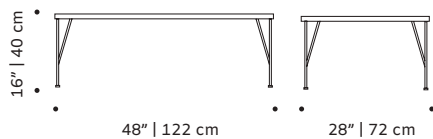

caldas

center table

- **top** handmade tiles available in pattern, gaudí, circles, stripes in 30 colors, with ou without glass
- **structure** wood for indoor or lacquered metal for outdoor
- **feet** lacquered metal
- **use** outdoor and indoor
- **weight** 73 lb | 32 kg
- **dimensions** w 48" | 122 cm
  d 28" | 72 cm
  h 16" | 40 cm