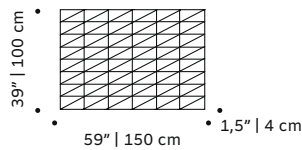

african seed

w 14" | 35 cm
d 2" | 6 cm
h 8" | 22 cm

mangosteen

w 11" | 27 cm
d 5" | 13 cm
h 8" | 20 cm

horned melon

w 11" | 28 cm
d 4" | 10 cm
h 8" | 21 cm

pitaya

w 13" | 32 cm
d 3" | 7 cm
h 8" | 21 cm

mangosteen
w 11" | 27 cm
d 5" | 13 cm
h 8" | 20 cm

horned melon
w 11" | 28 cm
d 4" | 10 cm
h 8" | 21 cm

pitaya
w 13" | 32 cm
d 3" | 7 cm
h 8" | 21 cm

anis
w 13" | 32 cm
d 3" | 8 cm
h 13" | 32 cm

tua

tiles panel

handmade tiles and lacquered wood frame in ivory,
bronze or black

colors for the tiles available colors in pages 197-198

weight 100 lb | 46 kg

dimensions w 59" | 150 cm
d 1,5" | 4 cm
h 39" | 100 cm

// tiles panels

weight 128 lb | 58 kg / 110 lb | 50 kg / 132 lb | 60 kg

dimensions w 59" | 150 cm
d 1,5" | 4 cm
h 39" | 100 cm

// tiles panels

//as pictured

top: tejo black & white 1 with tejo tiles big in black matte and white matte, black wood frame