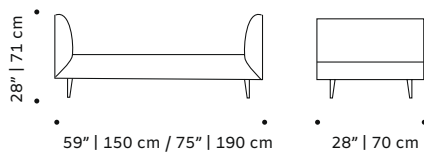

dust

bench

- **top** fabric or leather
- **feet** solid or lacquered wood
- **fittings** polished/satin brass, copper or nickel
- **weight** 88 lb | 40 kg / 99 lb | 45 kg
- **dimensions** w 59" | 150 cm / w 75" | 190 cm
  d 28" | 70 cm
  h 28" | 71 cm