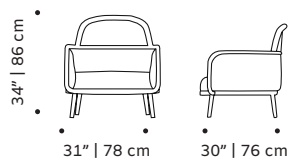

weight 79 lb | 36 kg

dimensions w 69" | 175 cm
d 32" | 80 cm
h 34" | 87 cm
seat height 17" | 43 cm

//as pictured

top: seta coio leather, beech 065-1 solid wood feet

bottom: sauvage taupe leather, beech 056-1 solid wood feet

doble

settee

- top** fabric or leather
- feet** solid wood or lacquered wood
- fittings** polished/satin brass, copper or nickel
- weight** 64 lb | 29 kg / 97 lb | 44 kg
- dimensions** w 55" | 140 cm / w 71" | 180 cm
 d 35" | 90 cm
 h 35" | 90 cm
 seat height 18" | 45 cm

dimensions w 37" | 93 cm

d 35" | 90 cm

h 31" | 80 cm

seat height 15" | 39 cm

// armchairs

//as pictured
alston flamingo, paris champagne piping,
polished brass base

luc

armchair

structure solid or lacquered wood

back and seat fabric or leather

weight 55 lb | 25 kg

dimensions w 31" | 78 cm

d 30" | 76 cm

h 34" | 86 cm

seat height 17" | 43 cm

//as pictured
top: natural oak structure, paris petrol
back and seat
bottom: natural oak structure, paris teja
back and seat