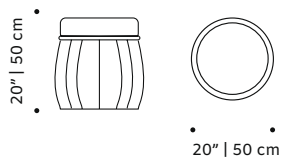

stella

stool

top/base fabric or leather

weight 22 lb | 10 kg

dimensions Ø 20" | 50 cm
h 20" | 50 cm

// stools

//as pictured
top: paris light blue top, tobi dew base,
paris black piping
bottom: paris salmon top and base,
smooth 85 piping