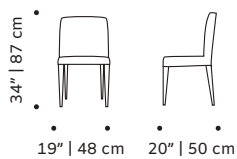

indie

chair

top fabric or leather

feet solid or lacquered wood

weight 22 lb | 10 kg

dimensions w 19" | 48 cm

d 20" | 50 cm

h 34" | 87 cm

seat height 19" | 48 cm