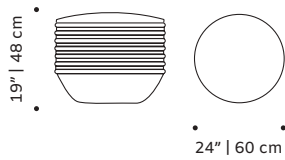

nazaré

stool

top/base fabric or leather

weight 24 lb | 11 kg

dimensions Ø 21" | 54 cm
h 18" | 46 cm

//as pictured
top: paris brick top, wire 04 base
bottom: paris safira top, wire 12 base