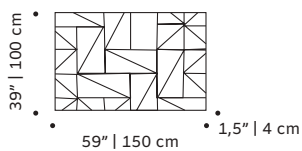

tiles panel

handmade tiles and lacquered wood frame in ivory,
bronze or black

weight 104 lb | 47 kg

dimensions w 59" | 150 cm
d 1,5" | 4 cm
h 39" | 100 cm

// tiles panels

//as pictured
floral blossom with floral and floral plain
tiles in black matte, white matte, rose matte,
ocre and forest, bronze wood frame

prisma

tiles panel

handmade tiles and lacquered wood frame in ivory,
bronze or black

weight 104 lb | 47 kg

dimensions w 59" | 150 cm
d 1,5" | 4 cm
h 39" | 100 cm

// tiles panels

//as pictured
prisma honey with prisma tiles in black matte,
white matte, nude matte, gold and yellow sun,
bronze wood frame

douro

tiles panel

handmade tiles and lacquered wood frame in ivory, bronze or black

colors available colors in pages 197-198

weight 133 lb | 60 kg

dimensions w 59" | 150 cm
d 1,5" | 4 cm
h 39" | 100 cm

// tiles panels

weight 124 lb | 54 kg

dimensions w 59" | 150 cm
d 1,5" | 4 cm
h 39" | 100 cm

// tiles panels

//as pictured

top: tejo tiles in yellow sun, black wood frame

bottom: tejo tiles in mint, black wood frame

mondego