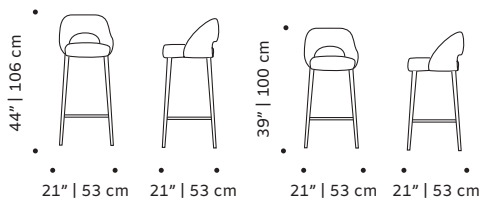

weight 29 lb | 13 kg

dimensions w 18" | 47 cm
 d 20" | 50 cm
 h counter 40" | 103 cm
 seat height counter 28" | 70 cm
 h bar 42" | 108 cm
 seat height bar 30" | 77 cm

//as pictured
 smooth 77, smooth 85 piping, black
 lacquered metal feet

weight 24 lb | 11 kg

dimensions w 21" | 53 cm

d 21" | 53 cm

h counter 39" | 100 cm

seat height counter 30" | 76 cm

h bar 41" | 106 cm

seat height bar 32" | 82 cm

//as pictured