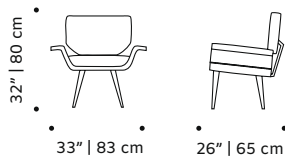

dimensions w 24" | 62 cm

d 26" | 67 cm

h 30" | 77 cm

seat height 17" | 44 cm

// armchairs

//as pictured
smooth 30, black lacquered metal feet

closer

armchair and swivel chair

h 35" | 88 cm

seat height 15" | 39 cm

//as pictured

savage taupe leather top, roden 01 seat,
smooth 30 structure, beech 056-1 solid wood
feet, polished copper fittings

ivy

armchair

- top** fabric or leather
- feet** solid or lacquered wood
- back detail** lacquered metal
- fittings** polished/satin brass or nickel
- weight** 33 lb | 15 kg
- dimensions**
 - w 33" | 83 cm
 - d 26" | 65 cm
 - h 32" | 80 cm
 - seat height 17" | 44 cm