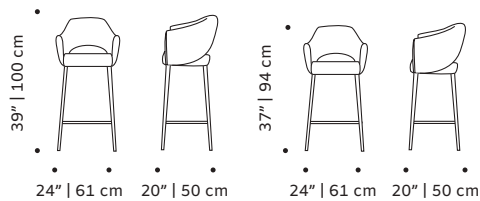

weight 24 lb | 11 kg

dimensions w 21" | 53 cm

d 21" | 53 cm

h counter 39" | 100 cm

seat height counter 30" | 76 cm

h bar 41" | 106 cm

seat height bar 32" | 82 cm

//as pictured

ring polished/satin brass, copper or nickel or lacquered metal

weight 24 lb | 11 kg

dimensions w 24" | 61 cm

d 20" | 50 cm

h counter 37" | 94 cm

seat height counter 27" | 69 cm

h bar 39" | 100 cm

seat height bar 30" | 75 cm