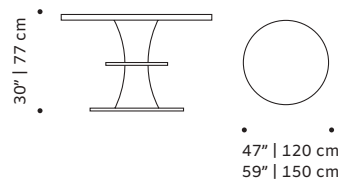

Del Mar, Whashington DC

// dinner tables

circule

dinner table

top plywood veneer, lacquered MDF
or decape

base lacquered MDF

use indoor

weight 128 lb | 58 kg
171 lb | 78 kg

dimensions ø 47" | 120 cm / ø 59" | 150 cm
h 30" | 77 cm

//as pictured

top: natural walnut top, ivory lacquered
MDF base

bottom: natural walnut top, black lacquered
MDF base

bara

dinner table

top marble

base plated brass, copper or nickel or lacquered metal