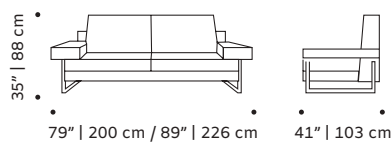

weight 154 lb | 70 kg / 176 lb | 80 kg

dimensions w 78" | 200 cm / w 94" | 240 cm

d 35" | 90 cm

h 31" | 80 cm

seat height 17" | 43 cm

//as pictured
marka 10, paris champagne piping, polished brass
base

victoria

dimensions w 79" | 200 cm / w 89" | 226 cm

d 41" | 103 cm

h 35" | 88 cm

seat height 16" | 40 cm

// couches

//as pictured

seta coio leather, brown lacquered metal feet

La Fuga, France