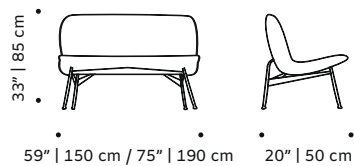

chiado

bench

top fabric or leather

feet lacquered metal

weight 99 lb | 45 kg / 110 lb | 50 kg

dimensions w 59" | 150 cm / w 75" | 190 cm
d 26" | 67 cm
h 30" | 77 cm
seat height 19" | 48 cm