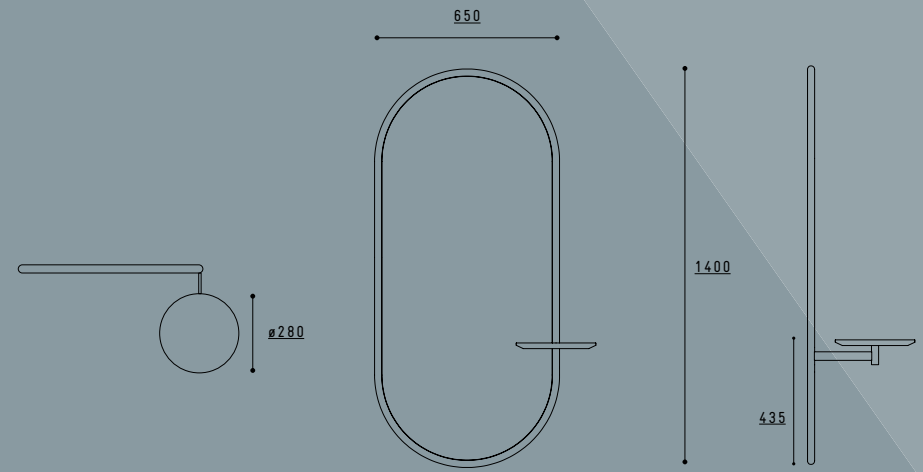

MICHELLE WALL MIRROR

WALL