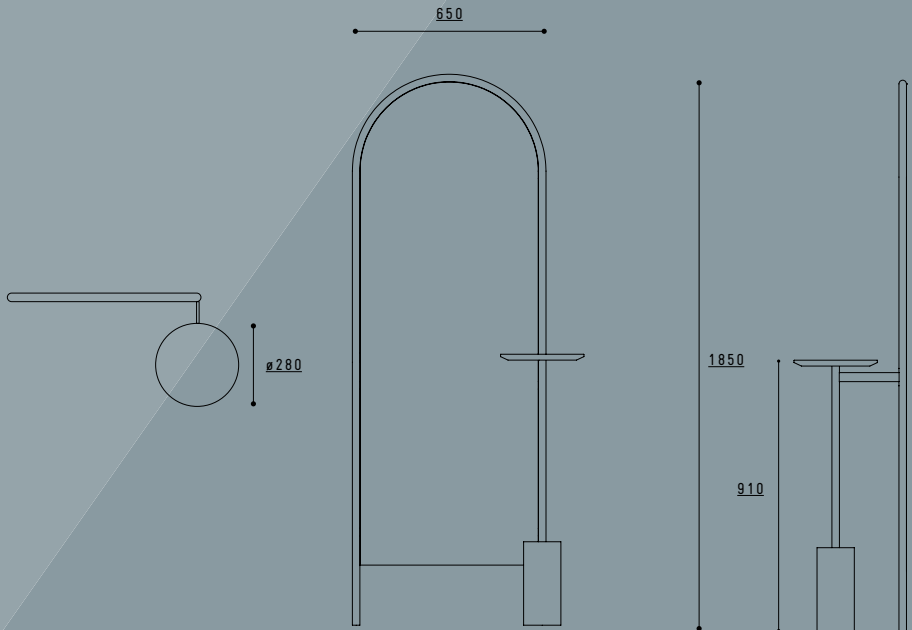

TABLE

DIMENSIONS

MOHANA LARGE

TABLE

MICHELLE FLOOR MIRROR

FLOOR

DIMENSIONS

MICHELLE TABLE MIRROR

TABLE

MICHELLE WALL MIRROR

WALL

TIM RUNDLE

TIM RUNDLE STUDIO IS A LONDON BASED INDUSTRIAL DESIGN CONSULTANCY SPECIALISING IN FURNITURE AND LIGHTING DESIGN AS WELL AS INTERIORS, INSTALLATIONS AND STRATEGIC CONSULTANCY.