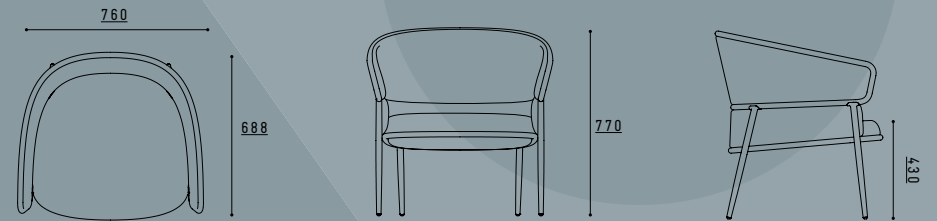

SP01DESIGN.COM

MOHANA TABLE

SP01

DIMENSIONS

CARISTO HIGH BACK

ARMCHAIR

CARISTO LOW BACK

ARMCHAIR

CARISTO OTTOMAN

SP01

DIMENSIONS

SHU-YING

ARMCHAIR

MOHANA SMALL

TABLE

MOHANA MEDIUM

TABLE

DIMENSIONS

MOHANA LARGE

TABLE

MICHELLE FLOOR MIRROR

FLOOR

DIMENSIONS

MICHELLE TABLE MIRROR