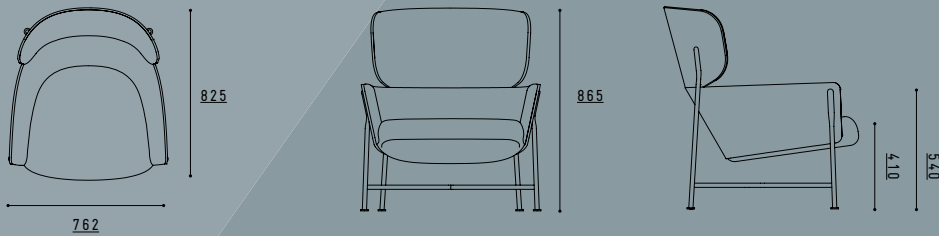

SP01DESIGN.COM

SP01

MOHANA

TABLES

LARGE

MEDIUM

SMALL

SP01

SP01DESIGN.COM

MOHANA TABLE

SP01

DIMENSIONS

CARISTO HIGH BACK

ARMCHAIR

CARISTO LOW BACK

ARMCHAIR

CARISTO OTTOMAN

SP01

DIMENSIONS

SHU-YING

ARMCHAIR

MOHANA SMALL

TABLE

MOHANA MEDIUM

TABLE

DIMENSIONS

MOHANA LARGE

TABLE

MICHELLE FLOOR MIRROR

FLOOR

DIMENSIONS

MICHELLE TABLE MIRROR