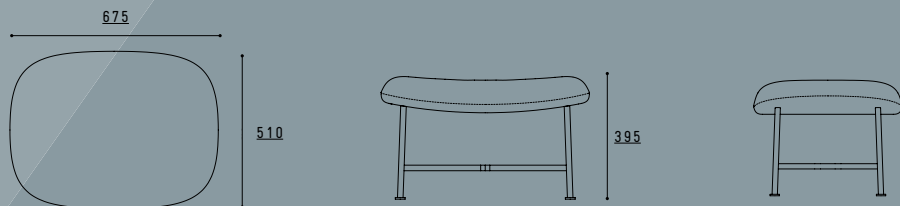

SP01DESIGN.COM

SP01

MOHANA

TABLES

LARGE

MEDIUM

SMALL

SP01

SP01DESIGN.COM

MOHANA TABLE

SP01

DIMENSIONS

CARISTO HIGH BACK

ARMCHAIR

CARISTO LOW BACK

ARMCHAIR

CARISTO OTTOMAN

SP01

DIMENSIONS

SHU-YING

ARMCHAIR

MOHANA SMALL

TABLE

MOHANA MEDIUM

TABLE

DIMENSIONS

MOHANA LARGE

TABLE

MICHELLE FLOOR MIRROR

FLOOR

DIMENSIONS

MICHELLE TABLE MIRROR