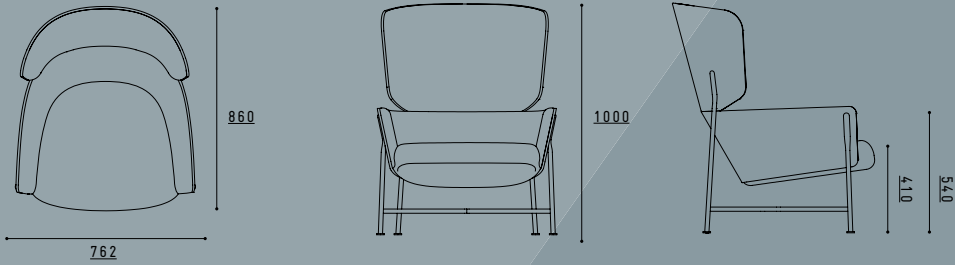

SP01DESIGN.COM

MOHANA TABLE

SP01

DIMENSIONS

CARISTO HIGH BACK

ARMCHAIR

CARISTO LOW BACK

ARMCHAIR