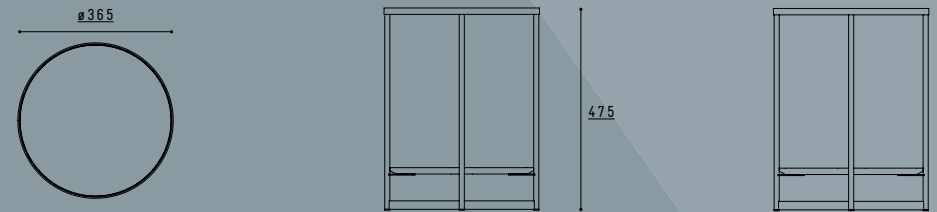

CARISTO OTTOMAN

SP01

DIMENSIONS

SHU-YING

ARMCHAIR

MOHANA SMALL

TABLE

MOHANA MEDIUM

TABLE

DIMENSIONS

MOHANA LARGE

TABLE

MICHELLE FLOOR MIRROR

FLOOR

DIMENSIONS

MICHELLE TABLE MIRROR