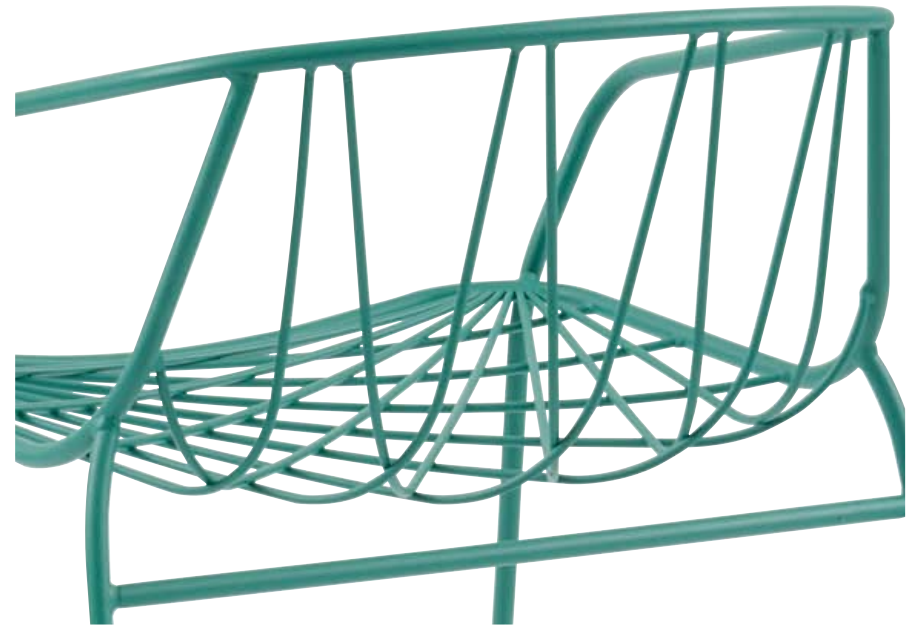

CHEE

CHAIR WITH ARMS

MADE IN ITALY

CHEE

SP01

CHEE

WITH ARMS

THE CHEE CHAIR WITH ARMS IS A BENT WIRE OUTDOOR CHAIR DEFINED BY ITS BEAUTIFUL AND FUNCTIONAL CROSS WIRE PATTERNING AND RAKED ARMS. THE STRIKING BENT WIRE PATTERN SUPPORTS THE BACK AND FORMS A SEAT THAT IS BEAUTIFULLY GRAPHIC AND SUPREMELY COMFORTABLE. WHILE DESIGNED FOR OUTDOORS, THE ELEGANT DETAILING OF THE CHEE CREATES A FURNITURE PIECE THAT WOULD ALSO BE A SOPHISTICATED ADDITION TO ANY INTERIOR.

AVAILABLE IN 5 POWDERCOATED COLOURS

OPTIONAL SEAT CUSHIONS AVAILABLE

SP01

PARISI TABLE + CHEE CHAIR

WHITE CARRARA MARBLE

MADE IN ITALY

SP01DESIGN.COM

SP01

CHEE

STOOL

MADE IN ITALY

CHEE

SP01

CHEE

STOOL

THE CHEE BAR STOOL FEATURES THE SAME RADIATING BENT WIRE PATTERN OF THE CHEE CHAIR AND ARMCHAIR, WITH A LOWER BACK AND ARMREST PROFILE. DESIGNED FOR OUTDOORS, THE DETAILED DESIGN OF THE CHEE BAR STOOL ENSURES THAT IT WOULD BE ALSO AN ELEGANT ADDITION INDOORS.

AVAILABLE IN 2 SEAT HEIGHTS 64.5CM OR 74.5CM

AVAILABLE IN 5 POWDERCOATED COLOURS

OPTIONAL SEAT CUSHIONS AVAILABLE

SP01

EILEEN TABLE + JEANETTE CHAIR

WHITE WITH NATURAL ACCOYA®

MADE IN ITALY

SP01DESIGN.COM