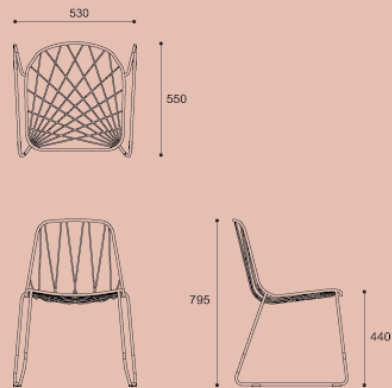

220 TABLE

260 TABLE

JC JEANETTE CHAIR

CATAS CERTIFIED

CHC CHEE CHAIR

CATAS CERTIFIED

POT125R PARISI TABLE

DIMENSIONS

CHCA

CHEE CHAIR WITH ARMS

CATAS CERTIFIED

CHBS / CHHB

CHEE STOOL

CATAS CERTIFIED

CHBS
HEIGHT 645

CHHB CHEE CHAIR

CHHB
HEIGHT 745

DIMENSIONS

E0190R

EILEEN TABLE ROUND

REFERENCE

- P.07 JEANETTE CHAIR
- P.11 CHEE CHAIR
- P.15 CHEE WITH ARMS
- P.19 CHEE STOOL
- P.23 EILEEN DINING TABLE
- P.27 EILEEN CIRCULAR TABLE
- P.31 PARISI TABLE