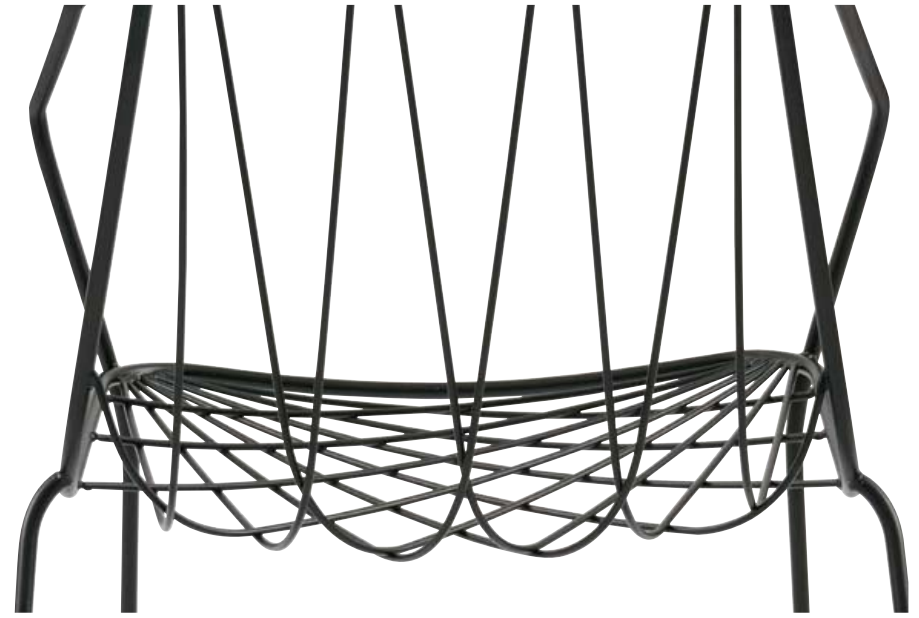

CHAIR

MADE IN ITALY

JEANETTE

SP01

JEANETTE

WITH ITS LOW-LINE SILHOUETTE, JEANETTE IS DESIGNED FOR THE OUTDOORS WITH THE SOPHISTICATION OF AN INDOOR DINING CHAIR. THE WIRE GRID OF THE SEAT IS SEEMINGLY SUSPENDED FROM THE SOFT ARC OF THE ARM AND BACKREST WHICH CREATES BOTH COMFORT AND TIMELESS ELEGANCE. THE POWDER-COATED BENT STEEL WIRE OF THE CHAIR HAS THREE PROTECTIVE LAYERS ENSURING JEANETTE IS DURABLE FOR USE BOTH OUTDOORS OR INSIDE AT A DINING TABLE. THE DESIGN HAS BEEN CATAS TESTED FOR COMMERCIAL USE AND DURABILITY. JEANETTE CHAIR IS AVAILABLE WITH OR WITHOUT A LOW PROFILE CUSHION FOR INDOOR/OUTDOOR USE.

MADE IN ITALY

CHEE

SP01

CHEE

CHEE IS AN ORNATE BUT CONTEMPORARY BENT WIRE CHAIR DESIGNED FOR COMFORT. THE OVERLAPPING METAL WIRES CURVE OUT FROM THE FRAME TO CREATE A STRIKING GEOMETRIC WEB. THIS BENT WIRE WEB SUPPORTS THE BACK AND FORMS A SEAT THAT IS BOTH BEAUTIFULLY GRAPHIC AND SUPREMELY COMFORTABLE. SUITABLE FOR INDOOR AND OUTDOOR USE, THE CHEE CHAIR IS DURABLE AND STACKABLE MAKING IT SUITABLE FOR BOTH COMMERCIAL INTERIORS AND THE HOME.

AVAILABLE IN 5 POWDERCOATED COLOURS

OPTIONAL SEAT CUSHIONS AVAILABLE

SP01

PARISI TABLE + CHEE CHAIR

WHITE

MADE IN ITALY

SP01DESIGN.COM

SP01

CHEE

CHAIR WITH ARMS

MADE IN ITALY

CHEE

SP01

CHEE

WITH ARMS

THE CHEE CHAIR WITH ARMS IS A BENT WIRE OUTDOOR CHAIR DEFINED BY ITS BEAUTIFUL AND FUNCTIONAL CROSS WIRE PATTERNING AND RAKED ARMS. THE STRIKING BENT WIRE PATTERN SUPPORTS THE BACK AND FORMS A SEAT THAT IS BEAUTIFULLY GRAPHIC AND SUPREMELY COMFORTABLE. WHILE DESIGNED FOR OUTDOORS, THE ELEGANT DETAILING OF THE CHEE CREATES A FURNITURE PIECE THAT WOULD ALSO BE A SOPHISTICATED ADDITION TO ANY INTERIOR.