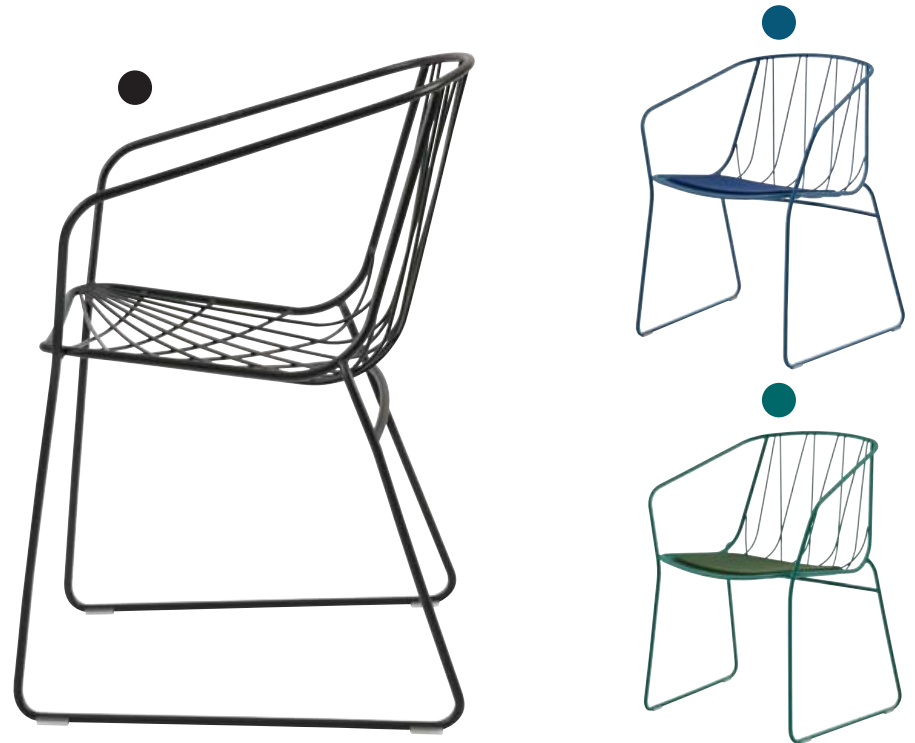

CHAIRS & STOOLS

AVAILABLE IN 5 POWDERCOATED COLOURS

BLUE (RAL 5001) GREEN (RAL 6026) WHITE (RAL9002) SALMON (RAL3012) BLACK (RAL9017)

FINISHES

CHEE CHAIR WITH ARMS + MATCHING CUSHIONS

TOM FEREDAY

ABOUT TOM

SP01DESIGN.COM