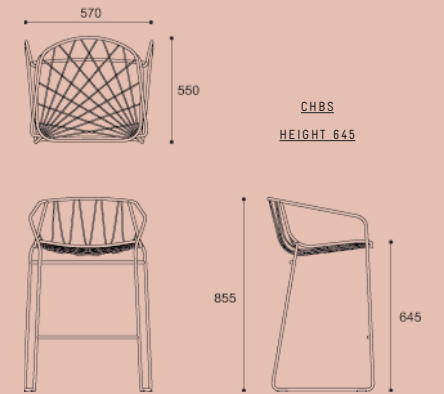

220 TABLE

260 TABLE

JC JEANETTE CHAIR

CATAS CERTIFIED

CHC CHEE CHAIR

CATAS CERTIFIED

POT125R PARISI TABLE

DIMENSIONS

CHCA

CHEE CHAIR WITH ARMS

CATAS CERTIFIED

CHBS / CHHB

CHEE STOOL

CATAS CERTIFIED

CHBS
HEIGHT 645

CHHB CHEE CHAIR

CHHB
HEIGHT 745

DIMENSIONS

E0190R

EILEEN TABLE ROUND

REFERENCE

- P.07 JEANETTE CHAIR
- P.11 CHEE CHAIR
- P.15 CHEE WITH ARMS
- P.19 CHEE STOOL
- P.23 EILEEN DINING TABLE
- P.27 EILEEN CIRCULAR TABLE
- P.31 PARISI TABLE