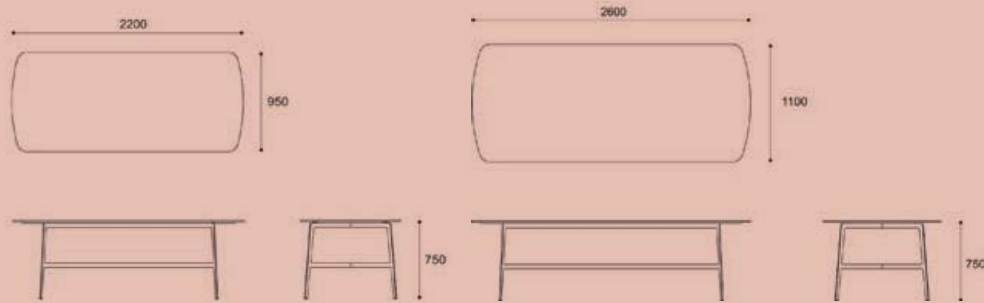

DIMENSIONS

EOT220 / EOT260

EILEEN 220 / 260 TABLE

FSC CERTIFIED TIMBER

220 TABLE