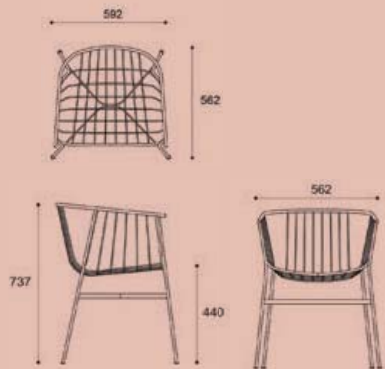

TABLE

MADE IN ITALY

PARISI

SP01

PARISI

THE PARISI TABLE'S HAIR-PIN LEGS AND TAPERING WAIST NOT ONLY RESULT IN A DISTINCTIVE SILHOUETTE, BUT ARE ALSO THE BASIS FOR ITS STRENGTH AND TIMELESS STYLE. EACH OF THE TABLE'S FOUR LEGS ARE FLUIDLY CONNECTED TO EACH OTHER VIA AN INTERSECTING SUBFRAME MADE FROM POWDER-COATED STAINLESS STEEL. PAIR THE PARISI TABLE WITH THE CHEE CHAIR SERIES FOR A CONTEMPORARY TAKE ON A CLASSIC PATIO SETTING.

PARISI IS AVAILABLE WITH AN HPL TOP IN 4 COLOURS, OR WHITE CARRARA OR BLACK MARQUINA HONED MARBLE TOPS. BASE AVAILABLE IN 5 RAL COLOURS.

DIMENSIONS

EOT220 / EOT260

EILEEN 220 / 260 TABLE

FSC CERTIFIED TIMBER

220 TABLE

260 TABLE

JC JEANETTE CHAIR

CATAS CERTIFIED

CHC CHEE CHAIR

CATAS CERTIFIED

POT125R PARISI TABLE

DIMENSIONS