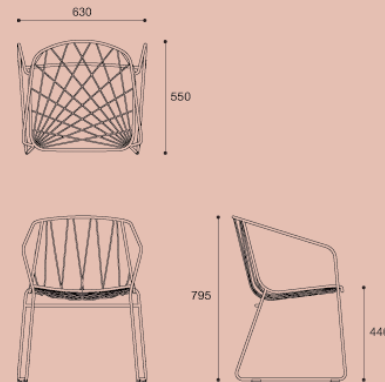

220 TABLE

260 TABLE

JC JEANETTE CHAIR

CATAS CERTIFIED

CHC CHEE CHAIR

CATAS CERTIFIED

POT125R PARISI TABLE

DIMENSIONS

CHCA

CHEE CHAIR WITH ARMS

CATAS CERTIFIED

CHBS / CHHB

CHEE STOOL

CATAS CERTIFIED

CHBS
HEIGHT 645

CHHB CHEE CHAIR

CHHB
HEIGHT 745

DIMENSIONS

E0190R

EILEEN TABLE ROUND

REFERENCE

- P.07 JEANETTE CHAIR
- P.11 CHEE CHAIR
- P.15 CHEE WITH ARMS
- P.19 CHEE STOOL
- P.23 EILEEN DINING TABLE
- P.27 EILEEN CIRCULAR TABLE
- P.31 PARISI TABLE