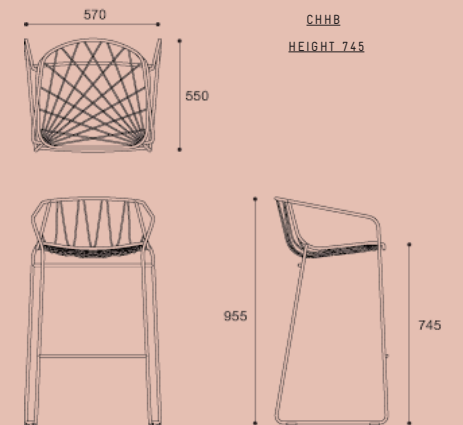

220 TABLE

260 TABLE

JC JEANETTE CHAIR

CATAS CERTIFIED

CHC CHEE CHAIR

CATAS CERTIFIED

POT125R PARISI TABLE

DIMENSIONS

CHCA

CHEE CHAIR WITH ARMS

CATAS CERTIFIED

CHBS / CHHB

CHEE STOOL

CATAS CERTIFIED

CHBS
HEIGHT 645

CHHB CHEE CHAIR

CHHB
HEIGHT 745

DIMENSIONS

E0190R

EILEEN TABLE ROUND

REFERENCE

- P.07 JEANETTE CHAIR
- P.11 CHEE CHAIR
- P.15 CHEE WITH ARMS
- P.19 CHEE STOOL
- P.23 EILEEN DINING TABLE
- P.27 EILEEN CIRCULAR TABLE
- P.31 PARISI TABLE