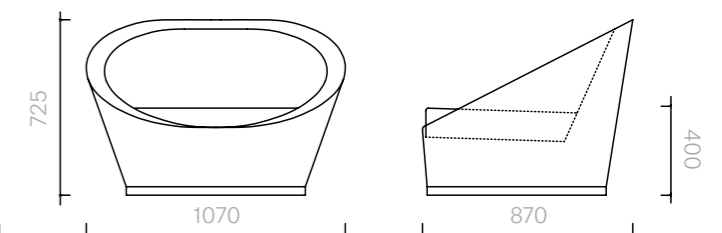

Armchair
107W × 87D × 72.5H cm

Designer: Damien
Langlois-Meurinne
Collection I

Frame upholstered in
a choice of leathers or
fabrics, or in customer's
own material or leather.

Beech base lacquered
in any RAL K7 Classic
Colour.

Please contact us to
find out more about all the
colour options available.

Above product:
Upholstered in Sahco
Giudecca Col.2100-
04, base lacquered in
custom colour SIKKENS
CO.05.65.

The diagrams are
shown in millimetres
www.se-collections.com