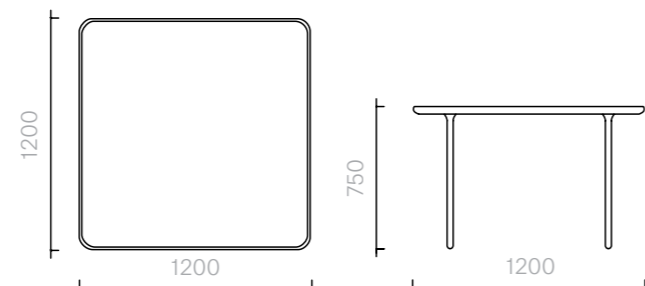

Table
120W × 120D × 75H cm

Designer: Jaime Hayon
Collection II

Lacquered table with a veneered top, available in any Sé or RAL K7 Classic Colour.

Please refer to page 108 at the back of the catalogue for the full Sé lacquer colour range.

Please contact us to find out more about all the veneer and lacquer colour options available.

Above product:
Lacquered in RAL 7003 Moss Grey, grey sycamore veneered top.

The diagrams are shown in millimetres
www.se-collections.com