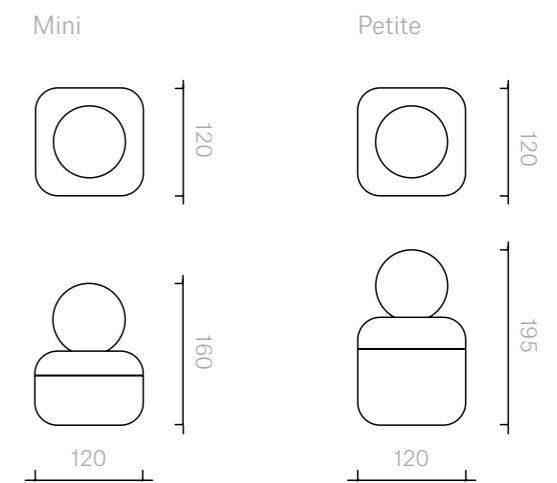

Box
Mini: 12W × 12D × 16H cm
Petite: 12W × 12D × 19.5H cm
Designer: Nika Zupanc
Collection III
Ceramic box in a choice
of Glossy and Satin glazes.
Please refer to pages
104 and 105 at the back
of the catalogue for the full
Sé ceramic colour range.
Please contact us to
find out more about all the
colour options available.
Above products:
Petite Glossy Tea Pink
& Glossy Gold.

The diagrams are
shown in millimetres
www.se-collections.com