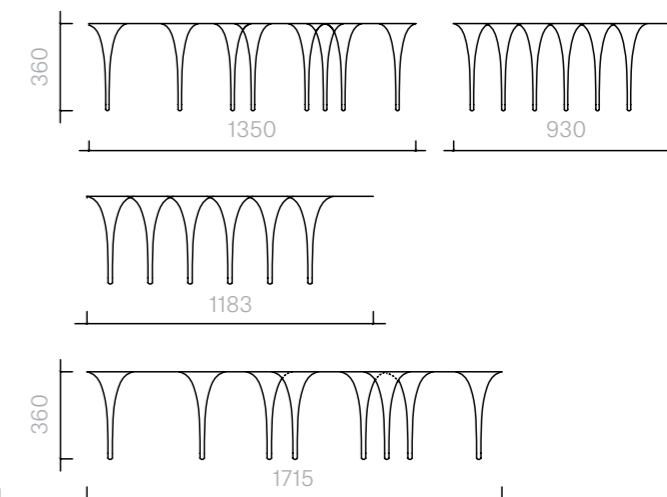

Designer: Damien
Langlois-Meurinne
Collection I

Lacquered steel coffee
table available in any Sé or
RAL K7 Classic Colour.

Please refer to page
108 at the back of the
catalogue for the full Sé
lacquer colour range.

Please contact us to
find out more about all the
colour options available.

Above product:
Lacquered in Sé Chic
Light Grey.

The diagrams are
shown in millimetres
www.se-collections.com