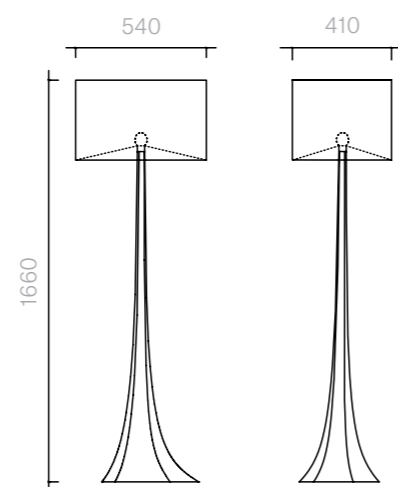

Floor Lamp
54W × 41D × 166H cm

Designer: Damien
Langlois-Meurinne
Collection I

Ceramic floor lamp
in a choice of Glossy
or Satin glazes.

Lampshade available
in black or white with
gold interior.

Please refer to pages
104 and 105 at the back
of the catalogue for the full
Sé ceramic colour range.

Please contact us to
find out more about all the
colour options available.

Light Specifications:
150W, E27, 230V, 50Hz

Above product:
Glossy White.

The diagrams are
shown in millimetres
www.se-collections.com