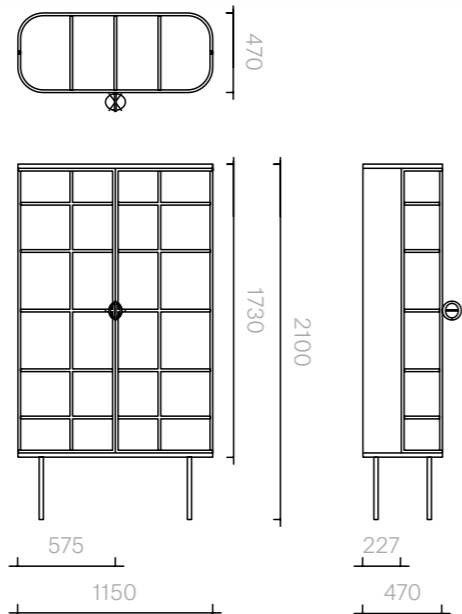

Cabinet
115W × 47D × 210H cm

Designer: Nika Zupanc
Collection III

Doors available in clear or smoked glass, or in a selection of veneered or lacquered finishes.

Shelves available in multiple configurations and in a choice of lacquered finishes.

Legs and frame in polished brass.

Back of the cabinet available in a selection of veneered or lacquered finishes.

Please refer to page 108 at the back of the catalogue for the full Sé lacquer colour range.

Please contact us to find out more about all the veneer and lacquer colour options available.

Above product:
Polished dark stained fraké veneer with polished brass frame and legs, smoked glass doors, shelves lacquered in Sé Chic Light Grey.

The diagrams are shown in millimetres
www.se-collections.com