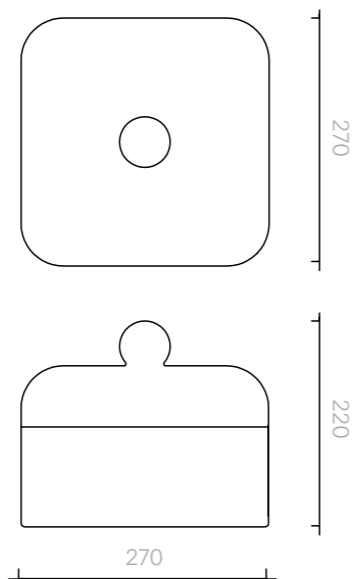

Box
27W × 27D × 22H cm
Designer: Nika Zupanc
Collection III
Ceramic box in a choice
of Glossy and Satin glazes.
Please refer to pages
104 and 105 at the back
of the catalogue for the full
Sé ceramic colour range.
Please contact us to
find out more about all the
colour options available.
Above product:
Satin Vintage Green.

The diagrams are
shown in millimetres
www.se-collections.com