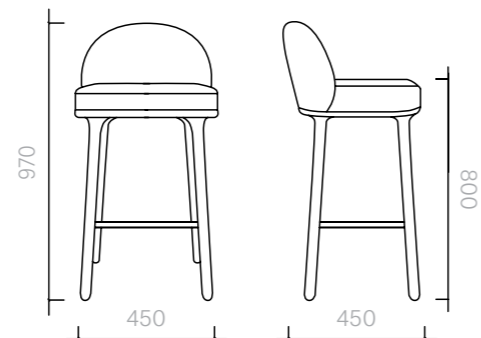

Bar Stool
45W x 45D x 97H cm

Designer: Jaime Hayon
Collection II

Frame upholstered in a choice of leathers or fabrics, or in customer's own material or leather.

Legs with brass bars, available in stained or natural oak, or in lacquered beech (any Sé or RAL K7 Classic Colour).

Please refer to page 108 at the back of the catalogue for the full Sé lacquer colour range and page 109 for the Sé oak finishes.

Please contact us to find out more about all the colour options available.

Above product:
Outer shell upholstered in Sé Leather 711 and interior in Sé Leather 908, legs in mid-brown stained oak with brass bars.

The diagrams are shown in millimetres

www.se-collections.com