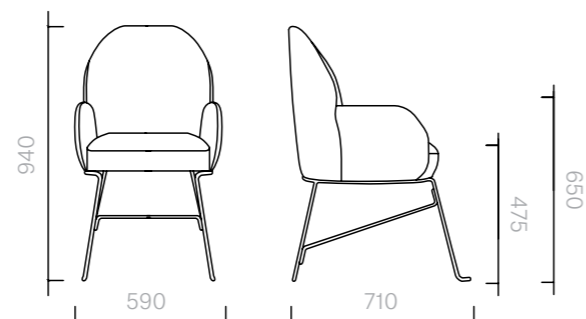

Chair
59W × 71D × 94H cm

Designer: Jaime Hayon
Collection II

Frame upholstered in
a choice of leathers or
fabrics, or in customer's
own material or leather.

Powder coated steel
legs available in any RAL
K7 Classic Colour.

Please contact us to
find out more about all the
colour options available.

Above product:
Upholstered in Dedar
Adamo & Eva, Col. 111
Limone, legs powder
coated in RAL 7003
Moss Grey.

The diagrams are
shown in millimetres

www.se-collections.com