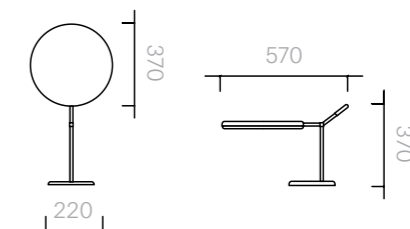

Table Lamp
57W × 37D × 37H cm

Designer: Nika Zupanc
Collection III

Powder coated aluminium
base available in any RAL
K7 Classic Colour.

Brass detailing.

LED lamp.

Please contact us to
find out more about all the
colour options available.

Light Specifications:
24W LED, 2700K
230V, 50Hz

Above product:
Powder coated in RAL
9004 Signal Black.

The diagrams are
shown in millimetres
www.se-collections.com