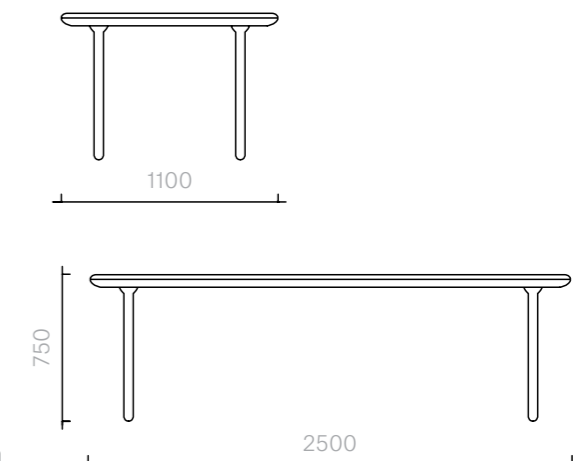

Table
250W × 110D × 75H cm

Designer: Jaime Hayon
Collection II

Lacquered table with a veneered or clear glass top, available in any Sé or RAL K7 Classic Colour.

Please refer to page 108 at the back of the catalogue for the full Sé lacquer colour range.

Please contact us to find out more about all the veneer and lacquer colour options available.

Above product:
Lacquered in Sé Chic Purple, with clear glass top.

The diagrams are shown in millimetres
www.se-collections.com