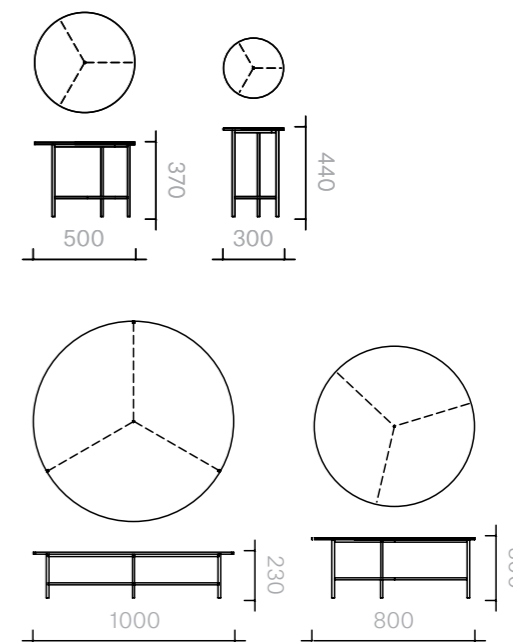

Coffee Tables
Diameter 30 × 44H cm
Diameter 50 × 37H cm
Diameter 80 × 30H cm
Diameter 100 × 23H cm

Designer: Nika Zupanc
Collection III

Coffee table with
Carrara marble top, frame
available in acid treated or
powder coated steel (any
RAL K7 Classic Colour).

Please contact us to
find out more about all the
colour options available.

Above products:
Frames powder coated in
RAL 7012 Basalt Grey with
Carrara marble tops.

The diagrams are
shown in millimetres
www.se-collections.com