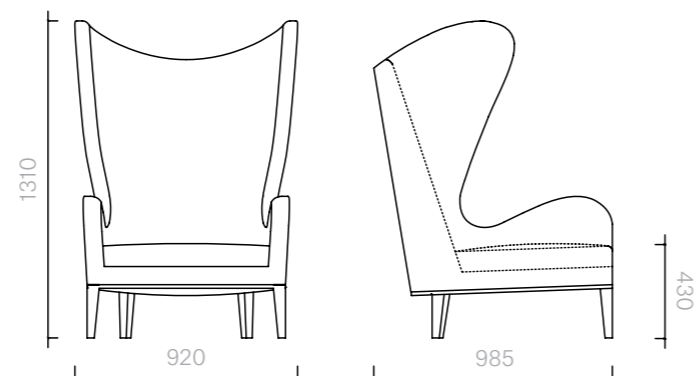

Armchair
92W × 98.5D × 131H cm

Designer: Damien
Langlois-Meurinne
Collection I

Frame upholstered in
a choice of leathers or
fabrics, or in customer's
own material or leather.

Beech legs lacquered
in any RAL K7 Classic
Colour.

Please contact us to
find out more about all the
colour options available.

Above product:
Upholstered in Rogers
& Goffigon Cambon Col.
Lamb, legs lacquered in
RAL 9010 Pure White.

The diagrams are
shown in millimetres
www.se-collections.com