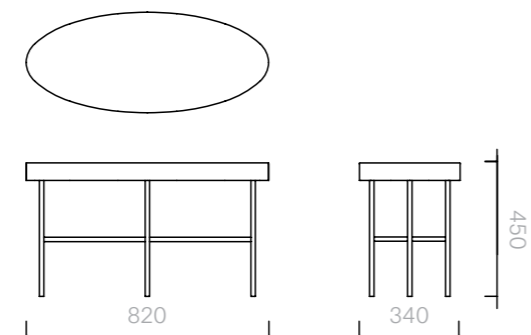

Stool
82W x 34D x 45H cm

Designer: Nika Zupanc
Collection III

Powder coated steel top
available in any RAL K7
Classic Colour.

Legs available in polished
brass, acid treated or
powder coated steel (any
RAL K7 Classic Colour).

Please contact us to
find out more about all the
colour options available.

Above product:
Powder coated steel top
in RAL 9003 Signal White,
with polished brass legs.

The diagrams are
shown in millimetres
www.se-collections.com