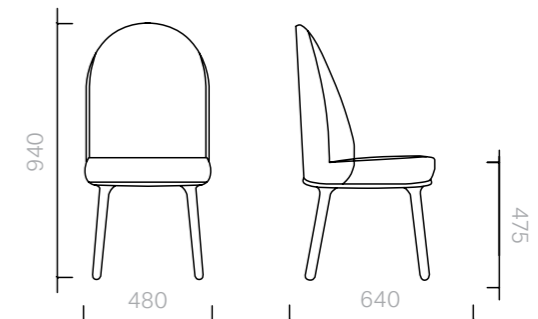

Chair
48W x 64D x 94H cm

Designer: Jaime Hayon
Collection II

Frame upholstered in a choice of leathers or fabrics, or in customer's own material or leather.

Legs available in stained or natural oak, or in lacquered beech (any Sé or RAL K7 Classic Colour).

Please refer to page 108 at the back of the catalogue for the full Sé lacquer colour range and page 109 for the Sé oak finishes.

Please contact us to find out more about all the colour options available.

Above product:
Upholstered in Dedar Modo Melange Col. 002 Grigio, legs in dark brown stained oak.

The diagrams are shown in millimetres
www.se-collections.com