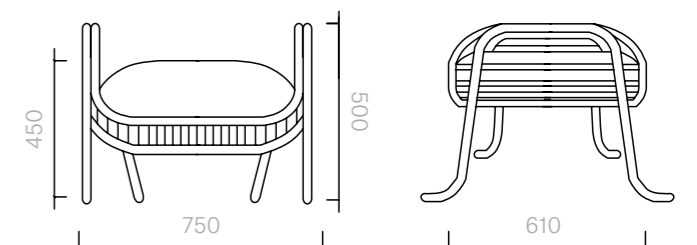

Footstool
75W × 61D × 50H cm

Designer: Jaime Hayon
Collection II

Tubular powder coated steel frame available in any RAL K7 Classic Colour, seat cushion upholstered in a choice of leathers or fabrics, or in customer's own material or leather.

Please contact us to find out more about all the colour options available.

Above product:
Frame powder coated in RAL 9003 Signal White, seat cushion upholstered in Sé Leather 711 and Sé Velvet Col. Argent.

The diagrams are shown in millimetres
www.se-collections.com