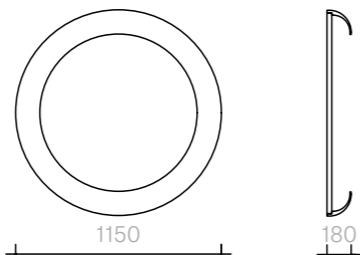

Mirror
Diameter 115 × 18D cm

Designer: Damien
Langlois-Meurinne
Collection I

Mirror with lacquered
frame available in any Sé
or RAL K7 Classic Colour,
with gold leaf interior.

Please refer to page
108 at the back of the
catalogue for the full Sé
lacquer colour range.

Please contact us to
find out more about all the
colour options available.

Above product:
Lacquered in custom
colour SIKKENS A6.25.05
with gold leaf interior.

The diagrams are
shown in millimetres
www.se-collections.com