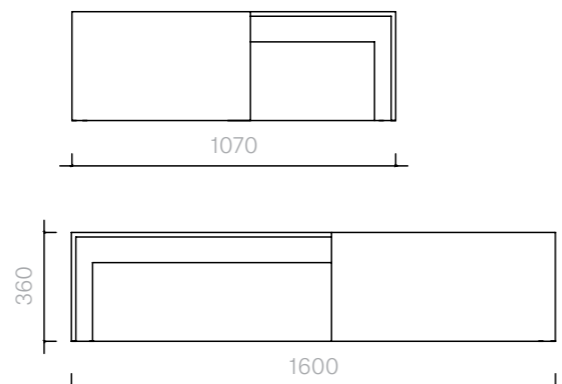

Designer: Damien
Langlois-Meurinne
Collection I

Coffee table in cast iron,
surface patinated and
waxed with a high gloss
lacquered underside
(any Sé or RAL K7
Classic Colour).

Please refer to page
108 at the back of the
catalogue for the full Sé
lacquer colour range.

Please contact us to
find out more about all the
colour options available.

The diagrams are
shown in millimetres
www.se-collections.com