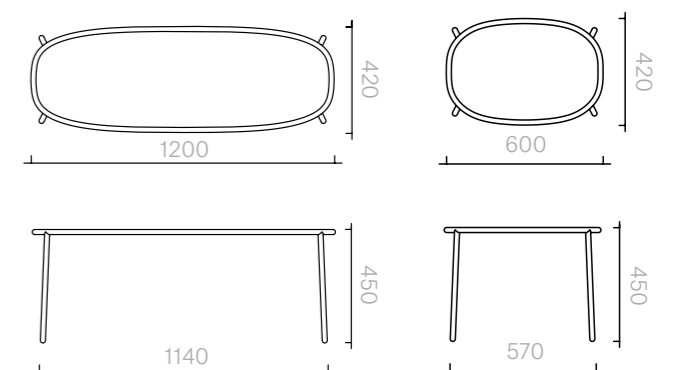

Designer: Nika Zupanc
Collection III

Frame upholstered in a choice of leathers or fabrics, or in customer's own material or leather.

Powder coated steel frame available in any RAL K7 Classic Colour.

Please contact us to find out more about all the colour options available.

Above products:
(from left to right)
Upholstered in Sé Velvet Col. Mousse and Col. Acier, frames powder coated in Gold.

The diagrams are shown in millimetres
www.se-collections.com