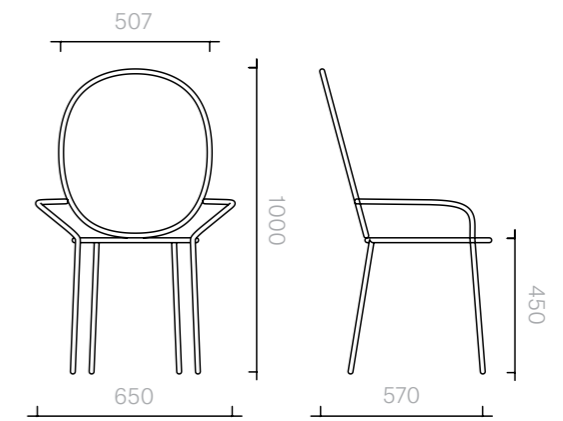

Chair
65W × 57D × 100H cm

Designer: Nika Zupanc
Collection III

Frame upholstered in
a choice of leathers or
fabrics, or in customer's
own material or leather.

Powder coated steel
frame available in any
RAL K7 Classic Colour

Please contact us to
find out more about all the
colour options available.

Above product:
Upholstered in Sé Velvet
Col. Pervenche, frame
powder coated in Gold.

The diagrams are
shown in millimetres
www.se-collections.com