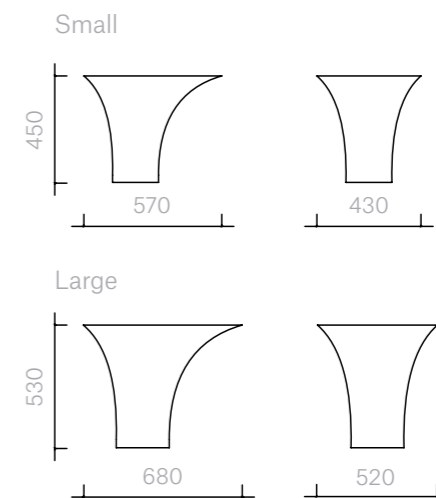

Side Table
Small: 57W × 43D × 45H
Large: 68W × 52D × 53H

Designer: Damien
Langlois-Meurinne
Collection I

Side table with polished
veneered top and
lacquered base.

Also available fully
lacquered (any Sé or
RAL K7 Classic Colour).

Please refer to page
108 at the back of the
catalogue for the full Sé
lacquer colour range.

Please contact us to
find out more about all
the veneer and lacquer
colour options available.

Above products:
(from left to right)
Lacquered in Sé Classic
Black with dark stained
fraké top. Lacquered in
Sé Classic White with
natural fraké top.

RAL
CLASSIC

The diagrams are
shown in millimetres
www.se-collections.com