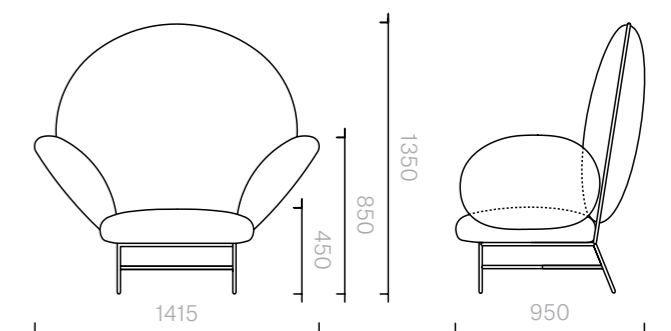

Armchair
141.5W × 95D × 135H cm

Designer: Nika Zupanc
Collection III

Frame upholstered in a choice of leathers or fabrics, or in customer's own material or leather.

Powder coated steel frame available in any RAL K7 Classic Colour.

Please contact us to find out more about all the colour options available.

Above product:
Upholstered in Holland & Sherry Chamonix Col. Smoke, frame powder coated in Gold.

The diagrams are shown in millimetres
www.se-collections.com