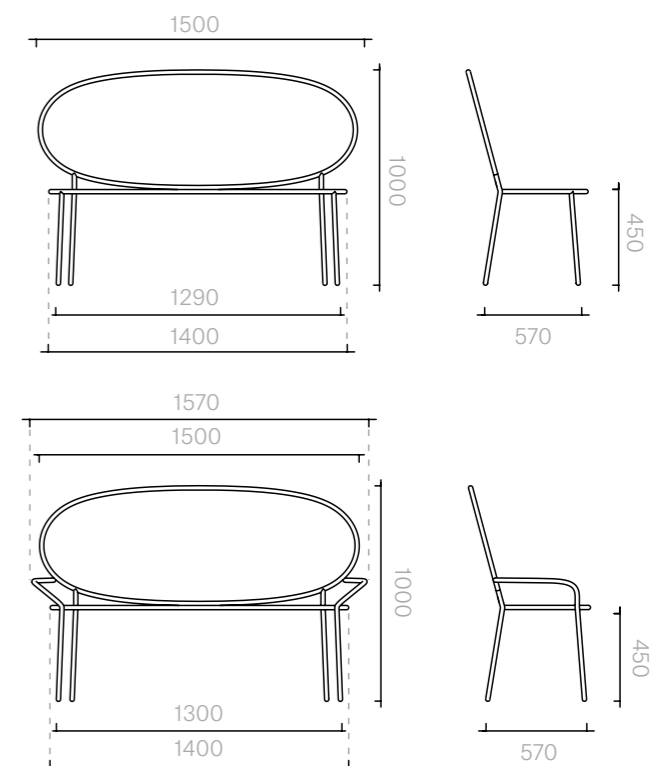

Bench
no arms
150W × 57D × 100H cm
with arms
157W × 57D × 100H cm

Designer: Nika Zupanc
Collection III

Frame upholstered in a choice of leathers or fabrics, or in customer's own material or leather.

Powder coated steel frame available in any RAL K7 Classic Colour.

Please contact us to find out more about all the colour options available.

Above products:
(from left to right)
Upholstered in Sé Velvet Col. Lago and Col. Indigo, frames powder coated in Gold.

The diagrams are shown in millimetres
www.se-collections.com