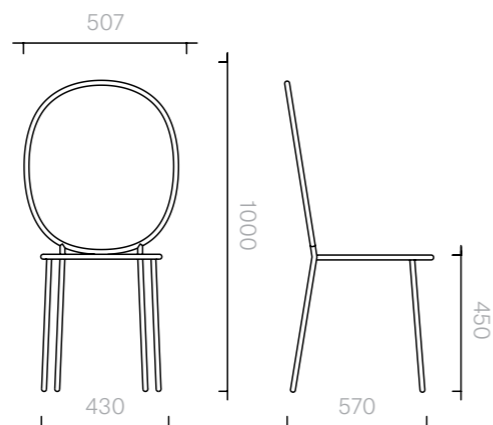

Chair
50.7W × 57D × 100H cm

Designer: Nika Zupanc
Collection III

Frame upholstered in a choice of leathers or fabrics, or in customer's own material or leather.

Powder coated steel frame available in any RAL K7 Classic Colour

Please contact us to find out more about all the colour options available.

Above product:
Upholstered in Sé Velvet Col. Rose Thé, frame powder coated in Gold.

The diagrams are shown in millimetres
www.se-collections.com