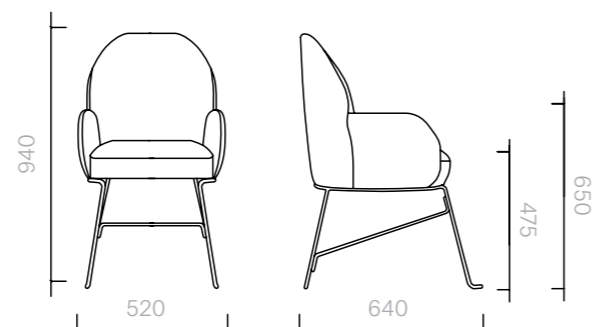

14
Chairs
Beetley Small Bridge
Metal Legs

Chair
52W × 64D × 94H cm

Designer: Jaime Hayon
Collection II

Frame upholstered in
a choice of leathers or
fabrics, or in customer's
own material or leather.

Powder coated steel
legs available in any
RAL K7 Classic Colour.

The diagrams are
shown in millimetres
www.se-collections.com

15
Chairs
Beetley Small Bridge
Wooden Legs

Chair
52W × 64D × 94H cm

Designer: Jaime Hayon
Collection II

Frame upholstered in
a choice of leathers or
fabrics, or in customer's
own material or leather.