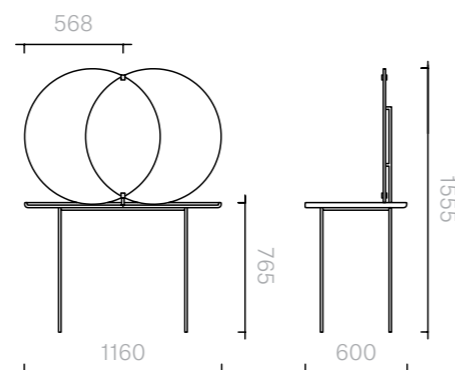

The diagrams are
shown in millimetres

www.se-collections.com

87
Tables
Olympia Side Table

Side Table
60W × 60D × 50H cm

Designer: Nika Zupanc
Collection III

Ceramic table top
in a choice of Glossy
Colour glazes.