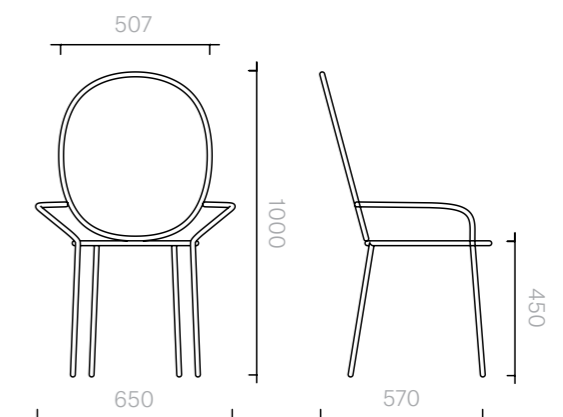

Chair
65W × 57D × 100H cm

Designer: Nika Zupanc
Collection III

Frame upholstered in a choice of outdoor fabrics, or in customer's own material or leather.

Powder coated steel frame available in any RAL K7 Classic Colour.

Please contact us to find out more about all the colour options available.

Above product:
Upholstered in Dedar Micro Tricot Col. 4 Bianco, frame powder coated in RAL 9003 Signal White.

The diagrams are shown in millimetres
www.se-collections.com