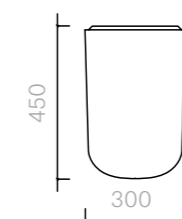

Please contact us to
find out more about all the
colour options available.

Above product:
Glossy White with
Glossy Gold interior.

The diagrams are
shown in millimetres
www.se-collections.com

80
Tables
Flute 120cm