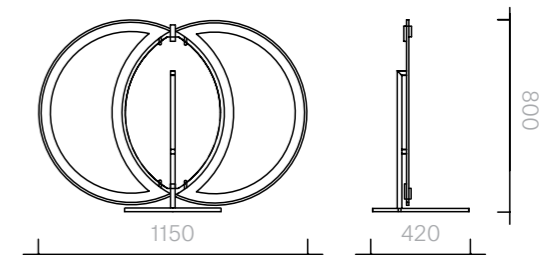

43
Mirrors
Olympia Mirror

Mirror
115W × 42D × 80H cm

Designer: Nika Zupanc
Collection III

Frame available in acid
treated or powder coated
steel (any RAL K7 Classic
Colour).

Please contact us to
find out more about all the
colour options available.

Above product:
Acid treated steel frame.

The diagrams are
shown in millimetres
www.se-collections.com

44
Mirrors
Olympia Small Mirror

Mirror
35W x 18.5D x 40H cm

Designer: Nika Zupanc
Collection III

Frame available in brushed brass, acid treated or powder coated steel (any RAL K7 Classic Colour).

45
Mirrors
Pride Mirror

Mirror
Diameter 78.5cm

Designer: Nika Zupanc
Collection III

Ceramic mirror in a choice of Glossy or Satin glazes.

Please refer to pages 104 and 105 at the back of the catalogue for the full Sé ceramic colour range.