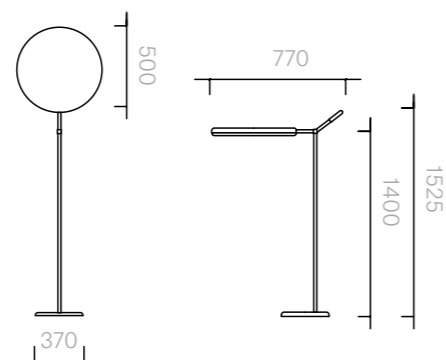

Floor Lamp
77W × 50D × 152.5H cm

Designer: Nika Zupanc
Collection III

Powder coated aluminium
base available in any RAL
K7 Classic Colour.

Brass detailing.

LED lamp.

Please contact us to
find out more about all the
colour options available.

Light Specifications:
50W LED, 2700K
230V, 50Hz

Above product:
Powder coated in RAL
7012 Basalt Grey.

The diagrams are
shown in millimetres
www.se-collections.com