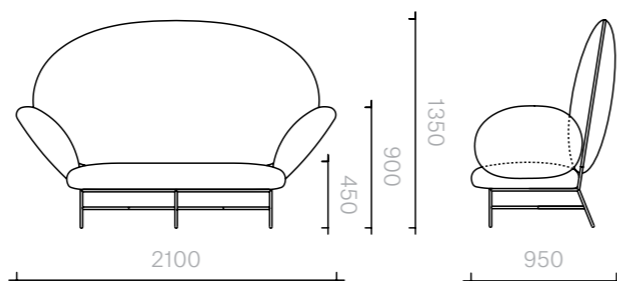

Sofa
210W × 95D × 135H cm

Designer: Nika Zupanc
Collection III

Frame upholstered in
a choice of leathers or
fabrics, or in customer's
own material or leather.

Powder coated steel
frame available in any
RAL K7 Classic Colour.

Please contact us to
find out more about all the
colour options available.

Above product:
Upholstered in Holland
& Sherry Chamonix Col.
Smoke, frame powder
coated in Gold.

The diagrams are
shown in millimetres

www.se-collections.com