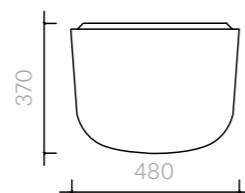

Designer: Jaime Hayon
Collection II

Ceramic side table
available in a choice of
Glossy or Satin glazes,
with a Carrara marble top.

Please refer to pages
104 and 105 at the back
of the catalogue for the full
Sé ceramic colour range.

Please contact us to
find out more about all the
colour options available.

Above products
(from left to right):
Glossy Cashmere,
Glossy Vintage Green,
Glossy Gold, Glossy
Dark Platinum.

The diagrams are
shown in millimetres
www.se-collections.com