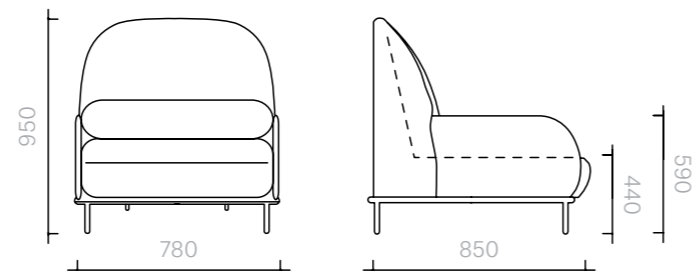

Armchair
78W × 85D × 95H cm

Designer: Jaime Hayon
Collection II

Frame upholstered in a choice of leathers or fabrics, or in customer's own material or leather.

Powder coated steel legs available in any RAL K7 Classic Colour.

Please contact us to find out more about all the colour options available.

Above product:
Outer shell upholstered in Dedar Tabularasa Col.38 Souris, interior and cushion in Dedar Fifty-Fifty Col.32 Turchese, legs powder coated in Thalium.

The diagrams are shown in millimetres
www.se-collections.com