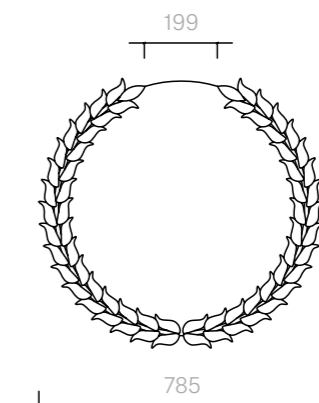

Mirror
Diameter 78.5cm

Designer: Nika Zupanc
Collection III

Ceramic mirror in a choice of Glossy or Satin glazes.

Please refer to pages 104 and 105 at the back of the catalogue for the full Sé ceramic colour range.

Please contact us to find out more about all the colour options available.

Above product:
Glossy Gold.

The diagrams are shown in millimetres

www.se-collections.com