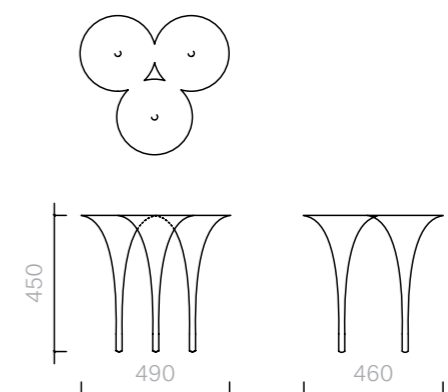

Designer: Damien
Langlois-Meurinne
Collection I

Lacquered steel side table
available in any Sé or RAL
K7 Classic Colour.

Please refer to page
108 at the back of the
catalogue for the full Sé
lacquer colour range.

Please contact us to
find out more about all the
colour options available.

Above product:
Lacquered in Sé
Classic White.

The diagrams are
shown in millimetres
www.se-collections.com