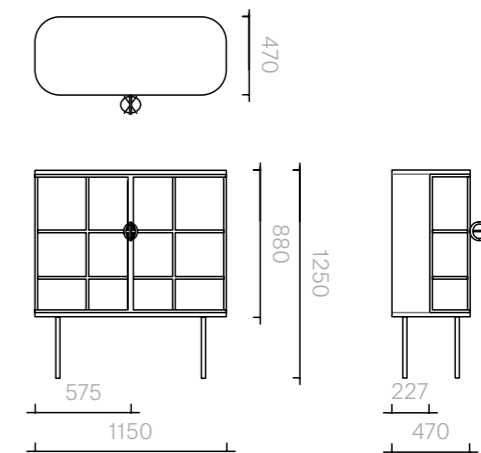

Cabinet
115W × 47D × 125H cm

Designer: Nika Zupanc
Collection III

Doors available in clear or smoked glass, or in a selection of veneered or lacquered finishes.

Shelves available in multiple configurations and in a choice of lacquered finishes.

Legs and frame in polished brass.

Back of the cabinet available in a selection of veneered or lacquered finishes.

Please refer to page 108 at the back of the catalogue for the full Sé lacquer colour range.

Please contact us to find out more about all the veneer and lacquer colour options available.

Above product:
Satin grey sycamore veneer with polished brass frame and legs, clear glass doors, shelves lacquered in Sé Chic Blue.

The diagrams are shown in millimetres
www.se-collections.com