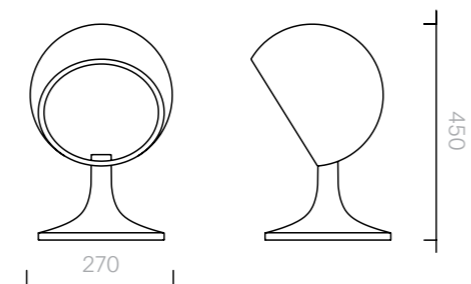

Table Lamp
Diameter 27 x 45H cm

Designer: Nika Zupanc
Collection III

Ceramic table lamp
available in a choice of
Glossy or Satin glazes,
with Glossy Gold interior.

Please refer to pages
104 and 105 at the back
of the catalogue for the full
Sé ceramic colour range.

Please contact us to find
out more about all the
colour options available.

Light Specifications:
40W, E14, 220V, 50Hz

Above product:
(from left to right)
Glossy Chic Pink, Satin
Lilac Grey, Glossy Tea
Pink, Satin White,
Glossy Vintage Green.

The diagrams are
shown in millimetres
www.se-collections.com