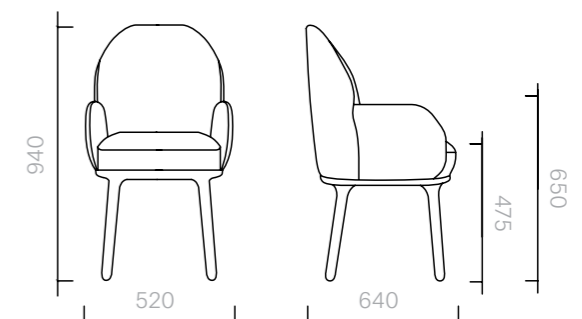

Chair
52W × 64D × 94H cm

Designer: Jaime Hayon
Collection II

Frame upholstered in
a choice of leathers or
fabrics, or in customer's
own material or leather.

Legs available either
in stained or natural oak,
or in lacquered beech
(any Sé or RAL K7 Classic
Colour).

Please refer to page 108 at
the back of the catalogue
for the full Sé lacquer
colour range and page
109 for the Sé oak finishes.

Please contact us to
find out more about all the
colour options available.

Above product:
Outer shell upholstered
in Sé Leather 390 and
interior in Sé Velvet Col.
Magnolia, legs in dark
brown stained oak.

The diagrams are
shown in millimetres
www.se-collections.com