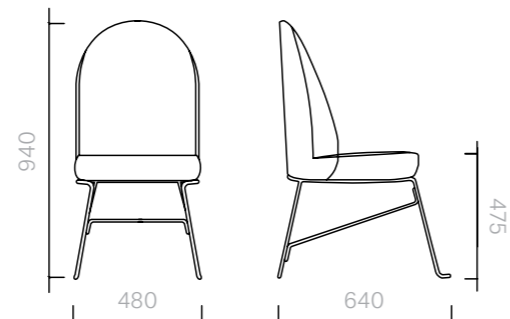

Above product:
Upholstered in custom
leather, legs in natural oak.

The diagrams are
shown in millimetres

www.se-collections.com

12
Chairs
Beetley Chair
Metal Legs

Chair
48W x 64D x 94H cm

Designer: Jaime Hayon
Collection II

Above product:
Upholstered in Sé Leather 302, legs powder coated in Gold.

The diagrams are shown in millimetres
www.se-collections.com

13
Chairs
Beetley Chair
Wooden Legs

Chair
48W x 64D x 94H cm

Designer: Jaime Hayon
Collection II