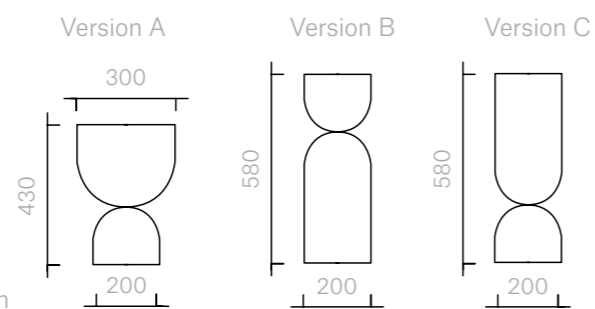

Side Table Version B/C
Diameter 20 × 58H cm

Designer: Jaime Hayon
Collection II

Solid bronze side table
with a patinated base, with
either polished bronze or
copper top.

Please contact us to
find out more about all the
colour options available.

Above products:
Bronze side table with
polished copper table top.

The diagrams are
shown in millimetres
www.se-collections.com