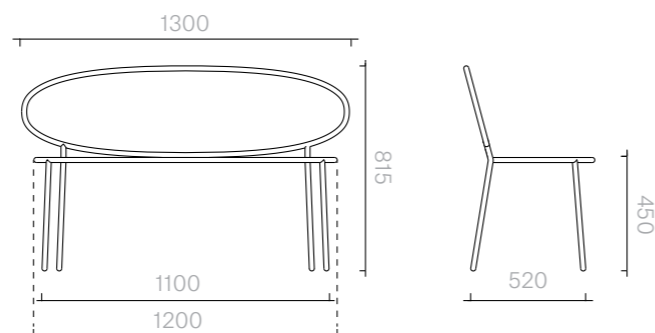

Bench
130W × 52D × 81.5H cm

Designer: Nika Zupanc
Collection III

Frame upholstered in a choice of leathers or fabrics, or in customer's own material or leather.

Powder coated steel frame available in any RAL K7 Classic Colour.

Please contact us to find out more about all the colour options available.

Above product:
Upholstered in Sé Velvet Col. Cenere, frame powder coated in Gold.

The diagrams are shown in millimetres
www.se-collections.com