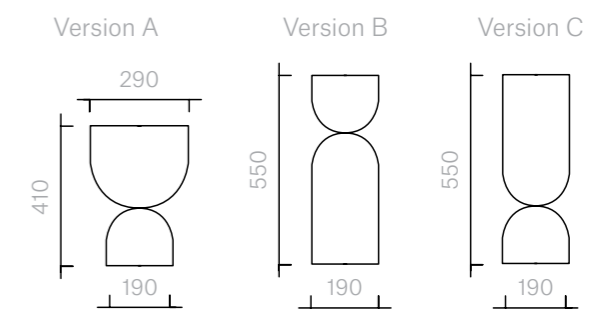

Side Table Version B/C
Diameter 19 × 55H cm

Designer: Jaime Hayon
Collection II

Ceramic side table
in a choice of Glossy or
Satin glazes.

Please refer to pages
104 and 105 at the back
of the catalogue for the full
Sé ceramic colour range.

Please contact us to
find out more about all the
colour options available.

Above products:
(from left to right)
Glossy Gold,
Glossy Copper,
Glossy Dark Platinum,
Glossy Bronze.

The diagrams are
shown in millimetres
www.se-collections.com