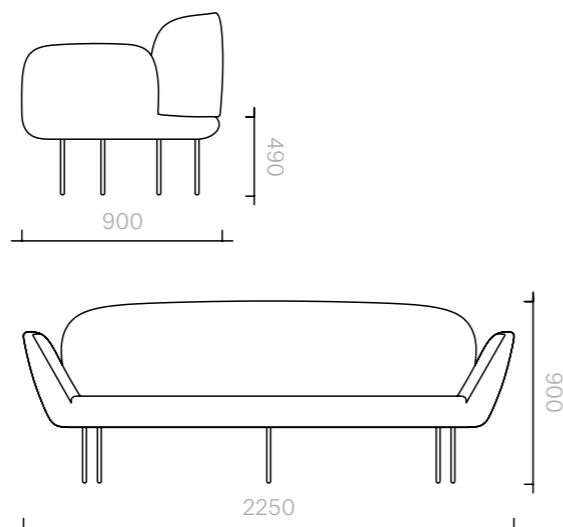

Sofa
225W × 90D × 90H cm

Designer: Nika Zupanc
Collection III

Frame upholstered in a choice of leathers or fabrics, or in customer's own material or leather.

Powder coated steel legs available in any RAL K7 Classic Colour.

Please contact us to find out more about all the colour options available.

Above product:
Upholstered in Turnell & Gigon Zebra Col. Silver Blue, legs powder coated in Gold.

The diagrams are shown in millimetres
www.se-collections.com