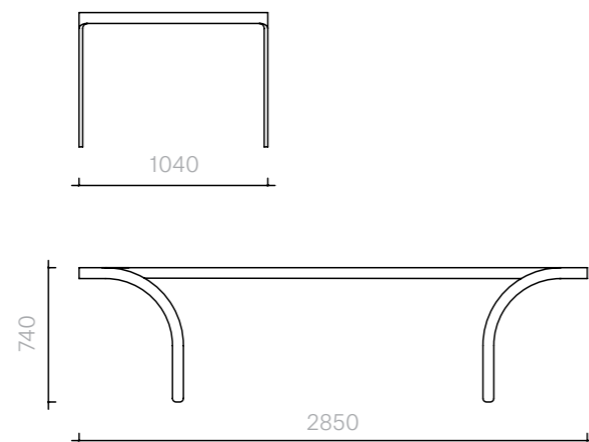

Table
285W × 104D × 74H cm

Designer: Damien
Langlois-Meurinne
Collection I

Table top available
in Corian or veneer.
Curved steel lacquered
legs available in any Sé
or RAL K7 Classic Colour.

Please refer to page
108 at the back of the
catalogue for the full Sé
lacquer colour range.

Please contact us to
find out more about all
the veneer and lacquer
colour options available.

Above product:
Corian top, legs lacquered
in bespoke colour.

DuPont™
CORIAN®

RAL
CLASSIC

The diagrams are
shown in millimetres
www.se-collections.com