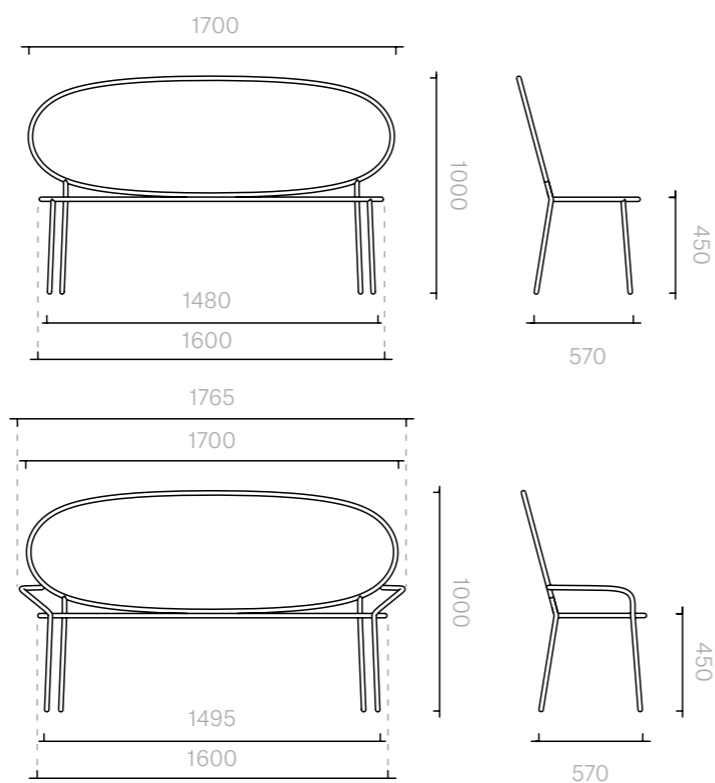

Bench
no arms
170W × 57D × 100H cm
with arms
176.5W × 57D × 100H cm

Designer: Nika Zupanc
Collection III

Frame upholstered in
a choice of leathers or
fabrics, or in customer's
own material or leather.

Powder coated steel
frame available in any
RAL K7 Classic Colour

Please contact us to
find out more about all the
colour options available.

Above product:
Upholstered in Sé Velvet
Col. Brume, frame powder
coated in Gold.

The diagrams are
shown in millimetres
www.se-collections.com