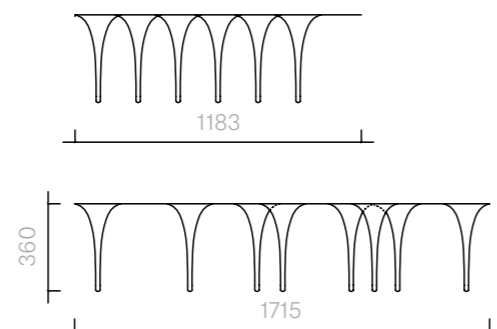

Designer: Damien
Langlois-Meurinne
Collection I

Coffee table in polished
stainless steel.

Limited Edition Run
of 12 Numbered Pieces
(as pictured above).

The diagrams are
shown in millimetres
www.se-collections.com