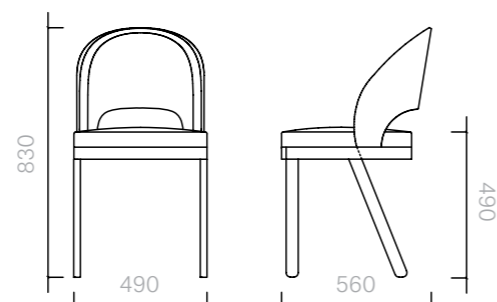

Chair
49W x 56D x 83H cm

Designer: Damien
Langlois-Meurinne
Collection I

Frame upholstered in
a choice of leathers or
fabrics, or in customer's
own material or leather.

Legs available in
stained or natural oak,
or in lacquered beech
(any Sé or RAL K7
Classic Colour).

Please refer to page 108 at
the back of the catalogue
for the full Sé lacquer
colour range and page
109 for the Sé oak finishes.

Please contact us to
find out more about all the
colour options available.

Above product:
Upholstered in Dedar
Jasper Col. 7 Latte, legs in
dark brown stained oak.

The diagrams are
shown in millimetres
www.se-collections.com