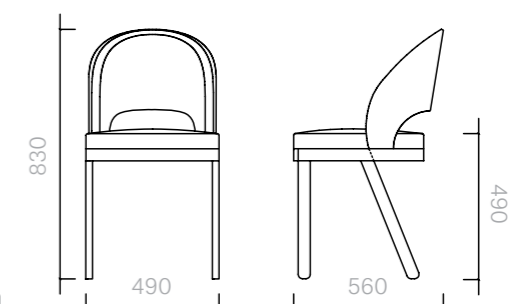

Chair
49W × 56D × 83H cm

Designer: Damien Langlois-Meurinne
Collection I

Frame upholstered in a choice of leathers or fabrics, or in customer's own material or leather.

Legs available in lacquered (any Sé or RAL K7 Classic Colour) or polished stainless steel.

Please refer to page 108 at the back of the catalogue for the full Sé lacquer colour range.

Please contact us to find out more about all the colour options available.

Above product:
Upholstered in custom leather, legs lacquered in bespoke colour.

The diagrams are shown in millimetres
www.se-collections.com