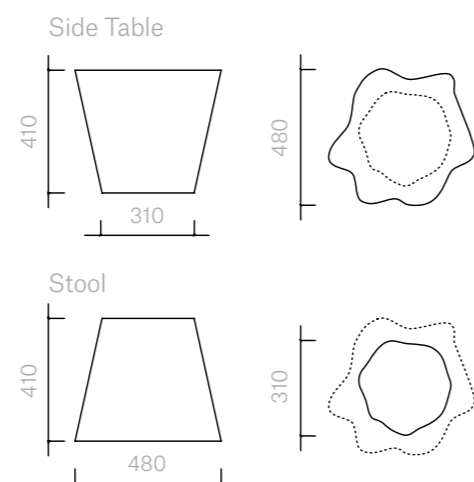

Side Table
31W x 48D x 41H cm

Stool
48W x 31D x 41H cm

Designer: Damien
Langlois-Meurinne
Collection I

By The Trees in solid
American walnut can be
used as both a side table
and a stool (as pictured
above).

The diagrams are
shown in millimetres
www.se-collections.com