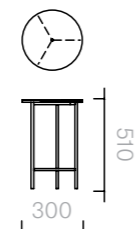

Above products:
Frame powder coated in Gold with Carrara marble top.

The diagrams are shown in millimetres
www.se-collections.com

91
Tables
Tambor

Coffee Table
Diameter 100 × 40H cm
Diameter 130 × 40H cm