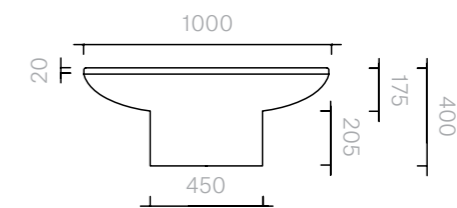

90
Tables
Smoke Side Table

Side Table
Diameter 30 × 51H cm

Designer: Nika Zupanc
Collection III

Side table with Carrara marble top, frame available in acid treated or powder coated steel (any RAL K7 Classic Colour).

Please contact us to find out more about all the colour options available.

Above products:
Frame powder coated in Gold with Carrara marble top.

The diagrams are shown in millimetres
www.se-collections.com

91
Tables
Tambor

Coffee Table
Diameter 100 × 40H cm
Diameter 130 × 40H cm

Designer: Jaime Hayon
Collection II

Coffee table with Carrara or Marquina marble top and lacquered steel base available in any Sé or RAL K7 Classic Colour.

Please refer to page 108 at the back of the catalogue for the full Sé lacquer colour range.

Please contact us to find out more about all the colour options available.

Above products:
(from left to right)
Table lacquered in Sé Chic Taupe with Marquina marble top.
Table lacquered in Sé Chic Green with Carrara marble top.

The diagrams are shown in millimetres
www.se-collections.com