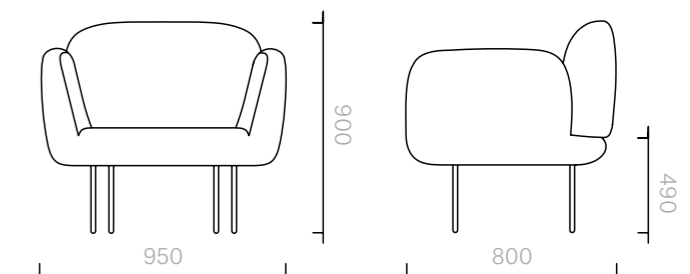

Armchair
95W × 80D × 90H cm

Designer: Nika Zupanc
Collection III

Frame upholstered in
a choice of leathers or
fabrics, or in customer's
own material or leather.

Powder coated steel legs
available in any RAL K7
Classic Colour.

Please contact us to
find out more about all the
colour options available.

Above product:
Upholstered in Dedar
Spendido Col.031
Malachite, legs powder
coated in Gold.

The diagrams are
shown in millimetres
www.se-collections.com