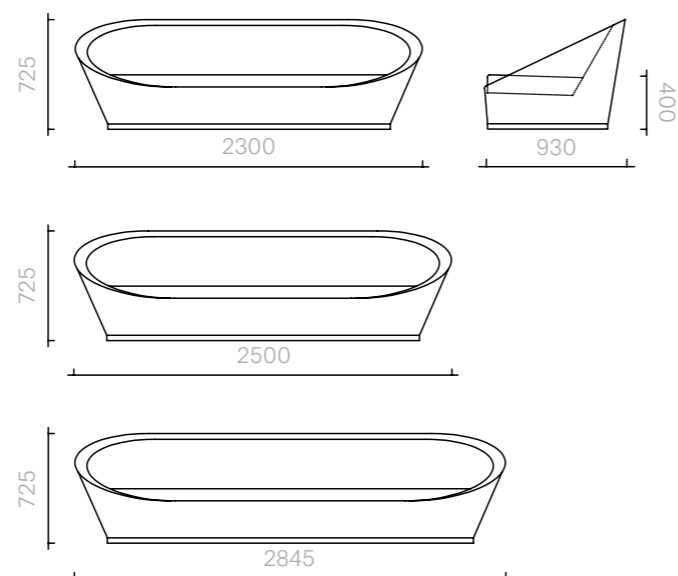

Sofa
230W × 93D × 72.5H cm
250W × 93D × 72.5H cm
284.5W × 93D × 72.5H cm

Designer: Damien
Langlois-Meurinne
Collection I

Frame upholstered in
a choice of leathers or
fabrics, or in customer's
own material or leather.

Beech base lacquered
in any RAL K7 Classic
Colour.

Please contact us to
find out more about all the
colour options available.

Above product:
Upholstered in Sé Velvet
Col. Notte, base lacquered
in RAL 5008 Grey Blue.

The diagrams are
shown in millimetres
www.se-collections.com