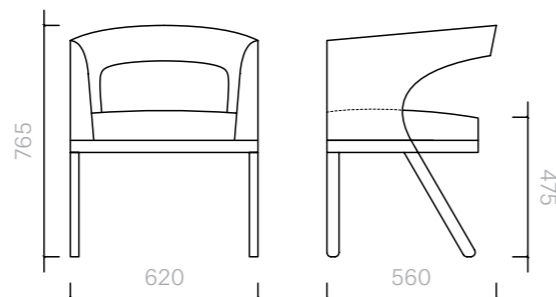

Chair
62W × 56D × 76.5H cm

Designer: Damien
Langlois-Meurinne
Collection I

Frame upholstered in
a choice of leathers or
fabrics, or in customer's
own material or leather.

Legs available in
lacquered (any Sé or RAL
K7 Classic Colour) or
polished stainless steel.

Please refer to page
108 at the back of the
catalogue for the full Sé
lacquer colour range.

Please contact us to
find out more about all the
colour options available.

Above product:
Upholstered in custom
leather, legs in polished
stainless steel.

The diagrams are
shown in millimetres
www.se-collections.com