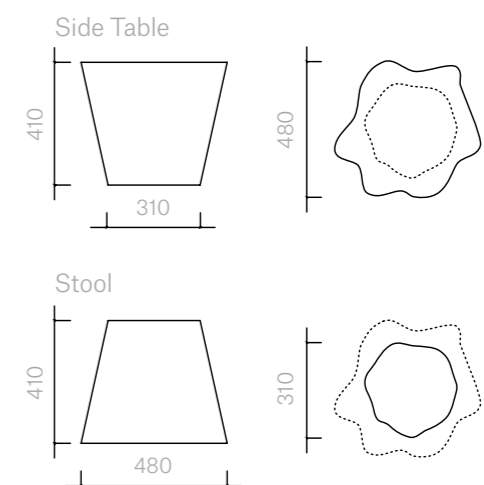

Side Table
31W × 48D × 41H cm

Stool
48W × 31D × 41H cm

Designer: Damien
Langlois-Meurinne
Collection I

By The Trees is
available in two ceramic
configurations, either as
a side table or as a stool.

Available in a choice of
Glossy or Satin glazes.

Please refer to pages
104 and 105 at the back
of the catalogue for the full
Sé ceramic colour range.

Please contact us to
find out more about all the
colour options available.

Above products:
Glossy Gold, Satin White,
Glossy Cashmere.

The diagrams are
shown in millimetres
www.se-collections.com