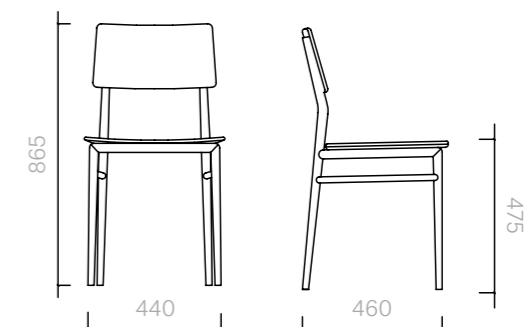

19
Chairs
Past In Present

Chair
44W x 46D x 86.5H cm

Designer: Damien
Langlois-Meurinne
Collection I

High gloss lacquered
beech frame (any Sé or
RAL K7 Classic Colour).

Please refer to page
108 at the back of the
catalogue for the full Sé
lacquer colour range.

Please contact us to
find out more about all the
colour options available.

Above product:
Lacquered in Sé
Classic Black.

The diagrams are
shown in millimetres
www.se-collections.com

20
Chairs
Stay Bar Stool