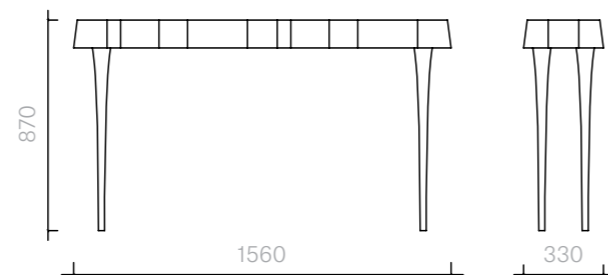

Console
156W × 33D × 87H cm

Designer: Damien
Langlois-Meurinne
Collection I

Console available
in dark stained walnut.
Above product;
Dark stained walnut.

The diagrams are
shown in millimetres
www.se-collections.com