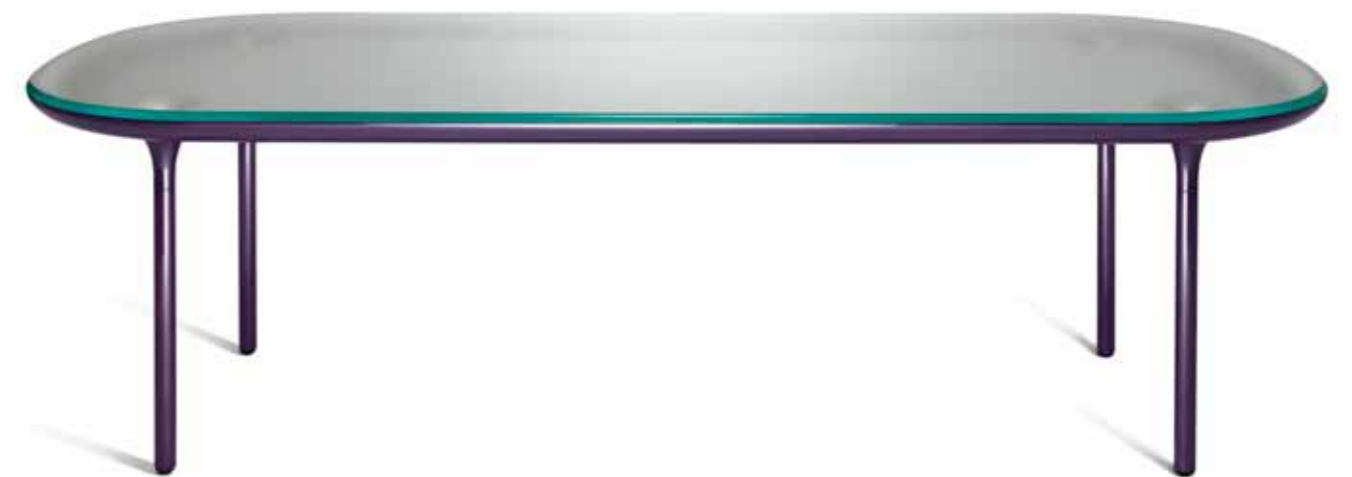

81
Tables
Flute 250cm

Table
250W × 110D × 75H cm

Designer: Jaime Hayon
Collection II

Lacquered table with a veneered or clear glass top, available in any Sé or RAL K7 Classic Colour.

Please refer to page 108 at the back of the catalogue for the full Sé lacquer colour range.