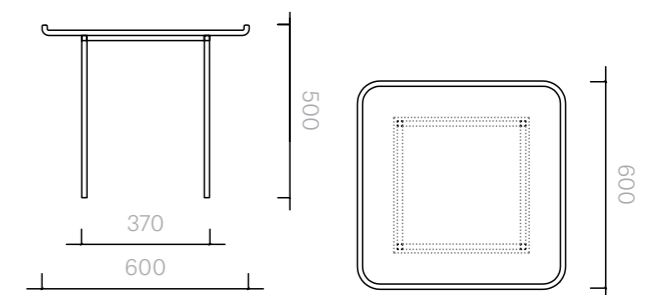

Side Table
60W × 60D × 50H cm

Designer: Nika Zupanc
Collection III

Ceramic table top
in a choice of Glossy
Colour glazes.

Legs available in polished
brass, acid treated or
lacquered steel (any
RAL K7 Classic Colour).

Please refer to pages
104 and 105 at the back
of the catalogue for the full
Sé ceramic colour range.

Please contact us to
find out more about all the
colour options available.

Above product:
Table top in Glossy White
and legs in polished brass.

The diagrams are
shown in millimetres

www.se-collections.com