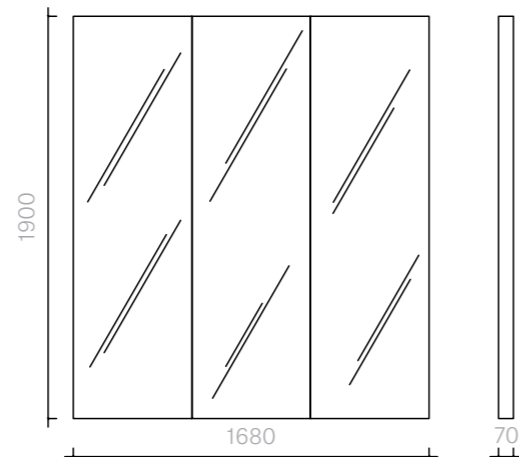

Mirror
168W x 7D x 190H cm

Designer: Damien
Langlois-Meurinne
Collection I

Panels available in a
selection of veneered or
lacquered finishes (any Sé
or RAL K7 Classic Colour).

Please refer to page
108 at the back of the
catalogue for the full Sé
lacquer colour range.

Please contact us to
find out more about all
the veneer and lacquer
colour options available.

Above product:
Panels veneered in
palissander santos.

The diagrams are
shown in millimetres

www.se-collections.com