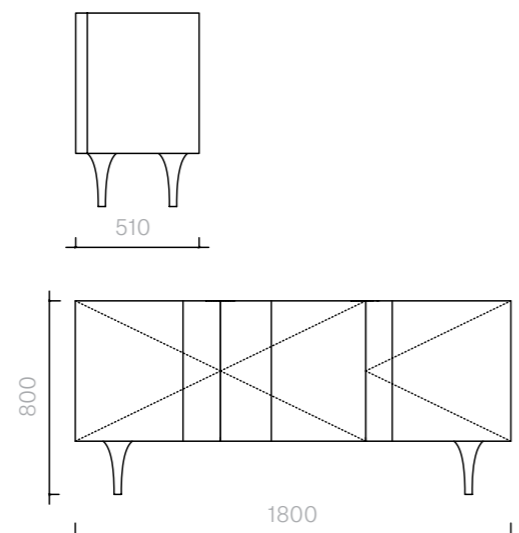

Above product:
Exterior in black sycamore
veneer. Legs lacquered in
Sé Classic Black.

The diagrams are
shown in millimetres

www.se-collections.com

TABLES

74
Tables
Bala Lo

Side Table
Diameter 48 × 37H cm

Designer: Jaime Hayon
Collection II