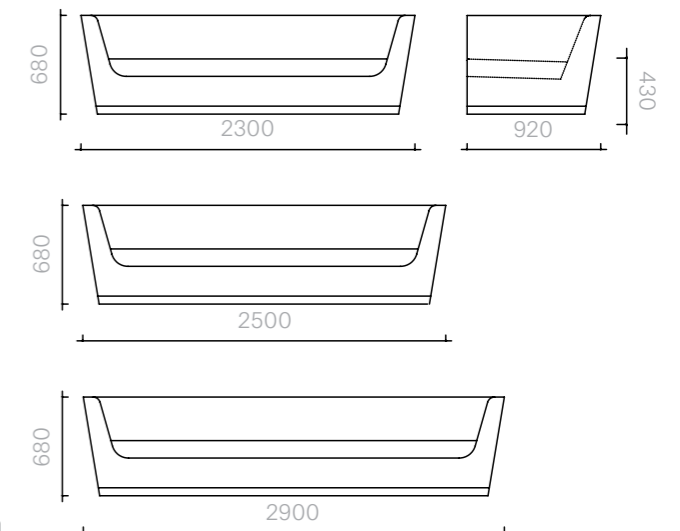

Sofa
230W × 92D × 68H cm
250W × 92D × 68H cm
290W × 92D × 68H cm

Designer: Damien
Langlois-Meurinne
Collection I

Frame upholstered in
a choice of leathers or
fabrics, or in customer's
own material or leather.

Beech base lacquered
in any RAL K7 Classic
Colour.

Please contact us to
find out more about all the
colour options available.

Above product:
Upholstered in Sé Leather
390, base lacquered in
RAL 9003 Signal White.

The diagrams are
shown in millimetres
www.se-collections.com