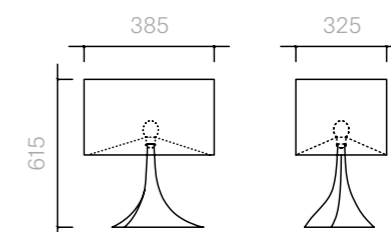

Table Lamp
38.5W × 32.5D × 61.5H cm

Designer: Damien
Langlois-Meurinne
Collection I

Ceramic table lamp
in a choice of Glossy
or Satin glazes.

Lampshade available
in black or white with
gold interior.

Please refer to pages
104 and 105 at the back
of the catalogue for the full
Sé ceramic colour range.

Please contact us to
find out more about all the
colour options available.

Light Specifications:
60W, E14, 230V, 50Hz

Above products:
(from left to right)
Glossy Greyhound Brown,
Glossy Vintage Green,
Glossy White,
Glossy Lead Grey,
Glossy Warm Grey.

The diagrams are
shown in millimetres
www.se-collections.com