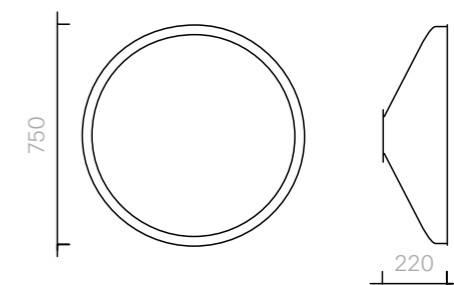

Mirror
Diameter 75 × 22D cm

Designer: Jaime Hayon
Collection II

Aluminium base
lacquered in any Sé
or RAL K7 Classic Colour
with bevelled edge mirror.

Please refer to page
108 at the back of the
catalogue for the full Sé
lacquer colour range.

Please contact us to
find out more about all the
colour options available.

Above product:
Lacquered in Sé Chic
Blue.

The diagrams are
shown in millimetres
www.se-collections.com