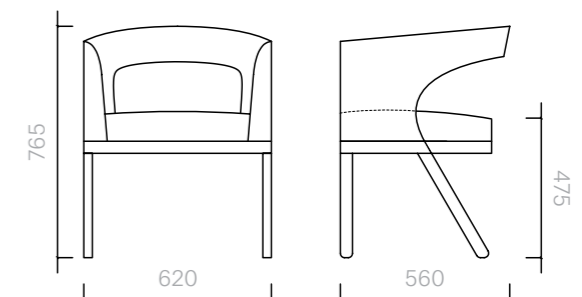

Chair
62W × 56D × 76.5H cm

Designer: Damien
Langlois-Meurinne
Collection I

Frame upholstered in
a choice of leathers or
fabrics, or in customer's
own material or leather.

Legs available in
stained or natural oak,
or in lacquered beech
(any Sé or RAL K7
Classic Colour).

Please refer to page 108 at
the back of the catalogue
for the full Sé lacquer
colour range and page
109 for the Sé oak finishes.

Please contact us to
find out more about all the
colour options available.

Above product:
Upholstered in Sé
Leather 711, legs in
dark brown stained oak.

The diagrams are
shown in millimetres
www.se-collections.com