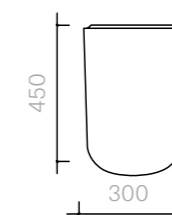

Designer: Jaime Hayon
Collection II

Ceramic side table
available in a choice of
Glossy or Satin glazes,
with a Carrara marble top.

Please refer to pages
104 and 105 at the back
of the catalogue for the full
Sé ceramic colour range.

Please contact us to
find out more about all the
colour options available.

Above products
(from left to right):
Glossy Copper, Glossy
Chic Pink, Glossy Bronze,
Glossy Lilac Grey.

The diagrams are
shown in millimetres
www.se-collections.com