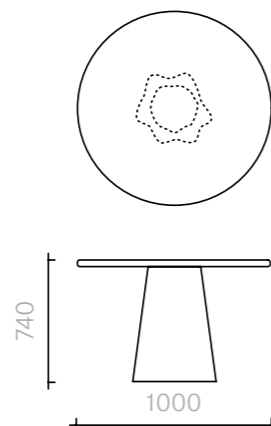

Table
Diameter 100 × 74H cm

Designer: Damien
Langlois-Meurinne
Collection I

Table with Carrara marble
top and ceramic base
available in a choice of
Glossy Colour or Glossy
Metal glazes.

Please refer to pages
104 and 105 at the back
of the catalogue for the full
Sé ceramic colour range.

Please contact us to
find out more about all the
colour options available.

Above product:
Carrara top
with a Glossy Dark
Platinum base.

The diagrams are
shown in millimetres
www.se-collections.com