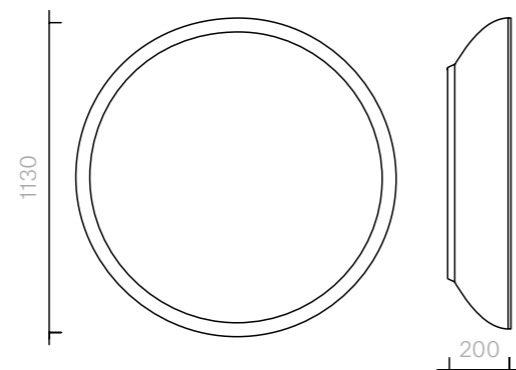

Mirror
Diameter 113 × 20D cm

Designer: Jaime Hayon
Collection II

Aluminium base
lacquered in any Sé
or RAL K7 Classic Colour
with bevelled edge mirror.

Please refer to page
108 at the back of the
catalogue for the full Sé
lacquer colour range.

Please contact us to
find out more about all the
colour options available.

Above product:
Lacquered in Sé Chic
Light Grey.

The diagrams are
shown in millimetres
www.se-collections.com