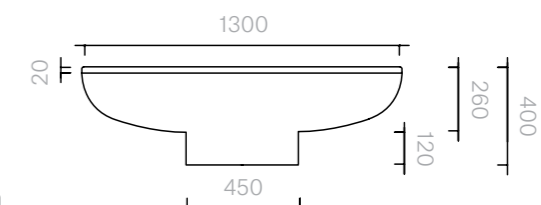

90
Tables
Smoke Side Table

Side Table
Diameter 30 × 51H cm

Designer: Nika Zupanc
Collection III

Side table with Carrara marble top, frame available in acid treated or powder coated steel (any RAL K7 Classic Colour).

Please contact us to find out more about all the colour options available.

Above products:
Frame powder coated in Gold with Carrara marble top.

The diagrams are shown in millimetres
www.se-collections.com

91
Tables
Tambor

Coffee Table
Diameter 100 × 40H cm
Diameter 130 × 40H cm

Designer: Jaime Hayon
Collection II

Coffee table with Carrara or Marquina marble top and lacquered steel base available in any Sé or RAL K7 Classic Colour.

Please refer to page 108 at the back of the catalogue for the full Sé lacquer colour range.

Please contact us to find out more about all the colour options available.

Above products:
(from left to right)
Table lacquered in Sé Chic Taupe with Marquina marble top.
Table lacquered in Sé Chic Green with Carrara marble top.

The diagrams are shown in millimetres
www.se-collections.com