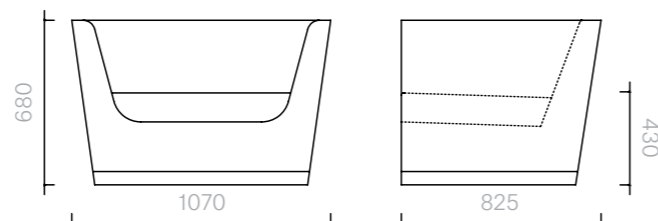

Armchair
107W × 82.5D × 68H cm

Designer: Damien
Langlois-Meurinne
Collection I

Frame upholstered in
a choice of leathers or
fabrics, or in customer's
own material or leather.

Beech base lacquered
in any RAL K7 Classic
Colour.

Please contact us to
find out more about all the
colour options available.

Above product:
Upholstered in Sé Leather
390, base lacquered in
RAL 9003 Signal White.

The diagrams are
shown in millimetres
www.se-collections.com