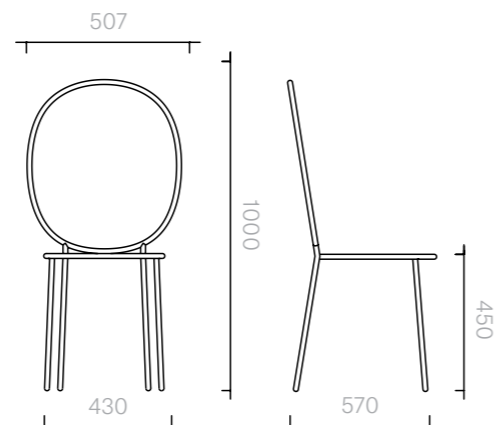

Chair
50.7W × 57D × 100H cm

Designer: Nika Zupanc
Collection III

Frame upholstered in a choice of outdoor fabrics, or in customer's own material or leather.

Powder coated steel frame available in any RAL K7 Classic Colour.

Please contact us to find out more about all the colour options available.

Above product:
Upholstered in Dedar Basquette Col. 6 Corallo, frame powder coated in RAL 9003 Signal White.

The diagrams are shown in millimetres
www.se-collections.com