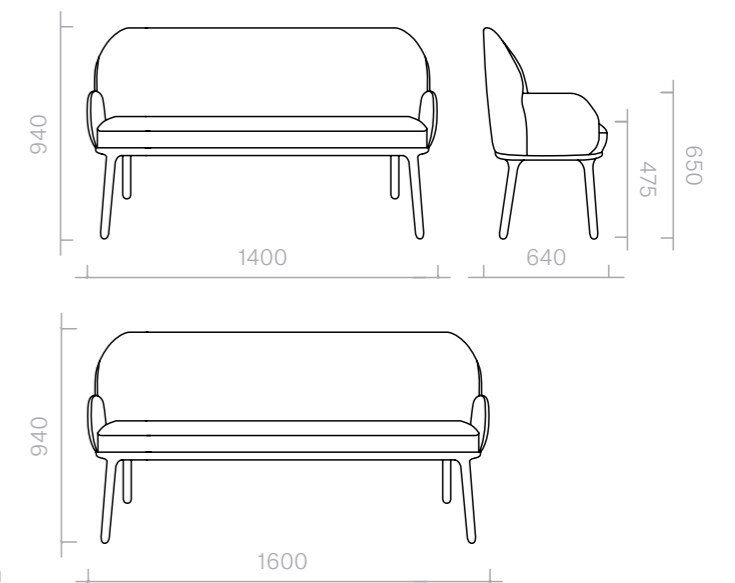

Bench
140W x 64D x 94H cm
160W x 64D x 94H cm

Designer: Jaime Hayon
Collection II

Frame upholstered in a choice of leathers or fabrics, or in customer's own material or leather.

Legs available in stained or natural oak, or in lacquered beech (any Sé or RAL K7 Classic Colour).

Above product:
Upholstered in Dedar Tabularasa Col. 51 Ardoise, legs in mid-brown stained oak.

The diagrams are shown in millimetres

www.se-collections.com

10
Chairs
Beetley Bridge
Metal Legs

Chair
59W × 71D × 94H cm