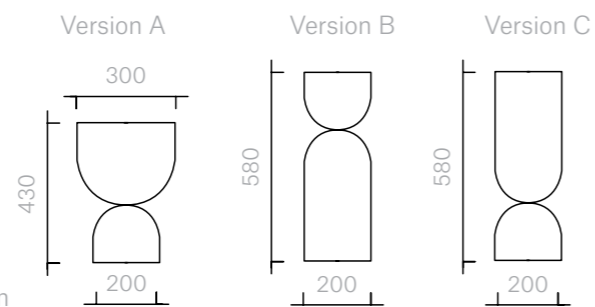

Side Table Version A
20W × 30D × 43H cm

Side Table Version B/C
Diameter 20 × 58H cm

Designer: Jaime Hayon
Collection II

Lacquered side table
(any Sé or RAL K7
Classic Colour).

Also available with a gold,
copper or silver leaf top.

Please refer to page
108 at the back of the
catalogue for the full Sé
lacquer colour range.

Please contact us to
find out more about all the
colour options available.

Above products:
(from left to right)
Lacquered in custom
colours SIKKENS
CN.02.77, UN.02.77
and CN.02.67.

The diagrams are
shown in millimetres

www.se-collections.com