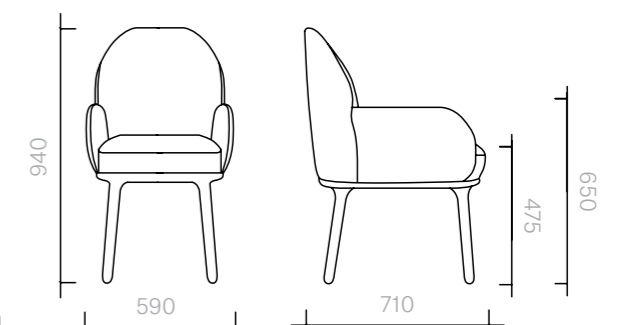

Chair
59W × 71D × 94H cm

Designer: Jaime Hayon
Collection II

Frame upholstered in
a choice of leathers or
fabrics, or in customer's
own material or leather.

Legs available in
stained or natural oak,
or in lacquered beech
(any Sé or RAL K7
Classic Colour).

Above product:
Upholstered in custom
leather, legs in natural oak.

The diagrams are
shown in millimetres

www.se-collections.com

12
Chairs
Beetley Chair
Metal Legs

Chair
48W x 64D x 94H cm

Designer: Jaime Hayon
Collection II