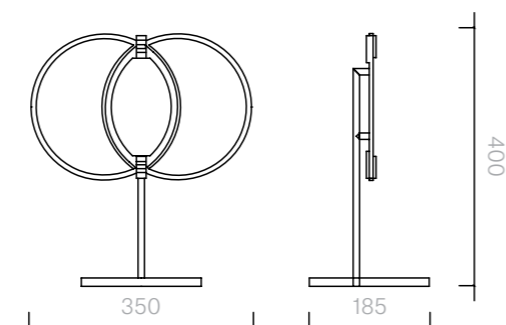

Above product:
Acid treated steel frame.

The diagrams are
shown in millimetres
www.se-collections.com

44
Mirrors
Olympia Small Mirror

Mirror
35W x 18.5D x 40H cm

Designer: Nika Zupanc
Collection III

Frame available in brushed brass, acid treated or powder coated steel (any RAL K7 Classic Colour).

45
Mirrors
Pride Mirror

Mirror
Diameter 78.5cm

Designer: Nika Zupanc
Collection III

Ceramic mirror in a choice of Glossy or Satin glazes.

Please refer to pages 104 and 105 at the back of the catalogue for the full Sé ceramic colour range.