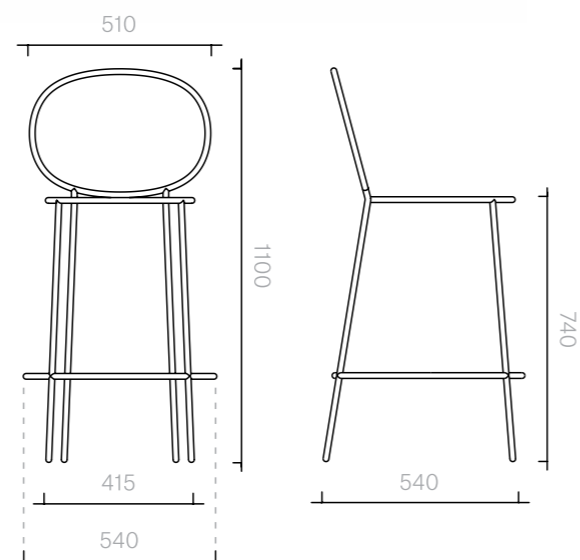

Designer: Nika Zupanc
Collection III

Frame upholstered in a choice of leathers or fabrics, or in customer's own material or leather.

Powder coated steel frame available in any RAL K7 Classic Colour.

Please contact us to find out more about all the colour options available.

Above products:
(from left to right)
Upholstered in Sé Velvet Col. Lago and Col. Pervenche, frames powder coated in Gold.

The diagrams are shown in millimetres
www.se-collections.com