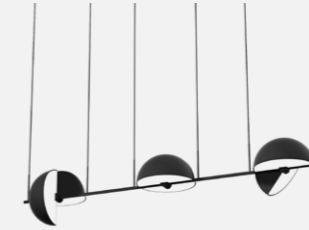

**CIRRATA**  
MJCI1002  
Sand painted grey aluminum body. Replaceable LED bulb. Textile cable with on/off switch. Size: 220mm (Ø), 444 mm (H).

**CIRRATA**  
MJCI1001  
Sand painted white aluminum body. Replaceable LED bulb. Textile cable with on/off switch. Size: 220mm (Ø), 444 mm (H).

**BALANCE**  
VCBA1003  
Marble base, painted black. Handblown opal glass diffuser. Replaceable LED bulbs. Textile cable with dimmer switch. Size: 397 mm (H), 533 mm (L).

**TRAPEZE**  
JSTR2003  
Black pendant with moving shades for up and/or down light. Brass, aluminum with acrylic diffuser. Black textile cable with ceiling cup. Size: 374 mm (L), 160 mm (H), 295 mm (D).