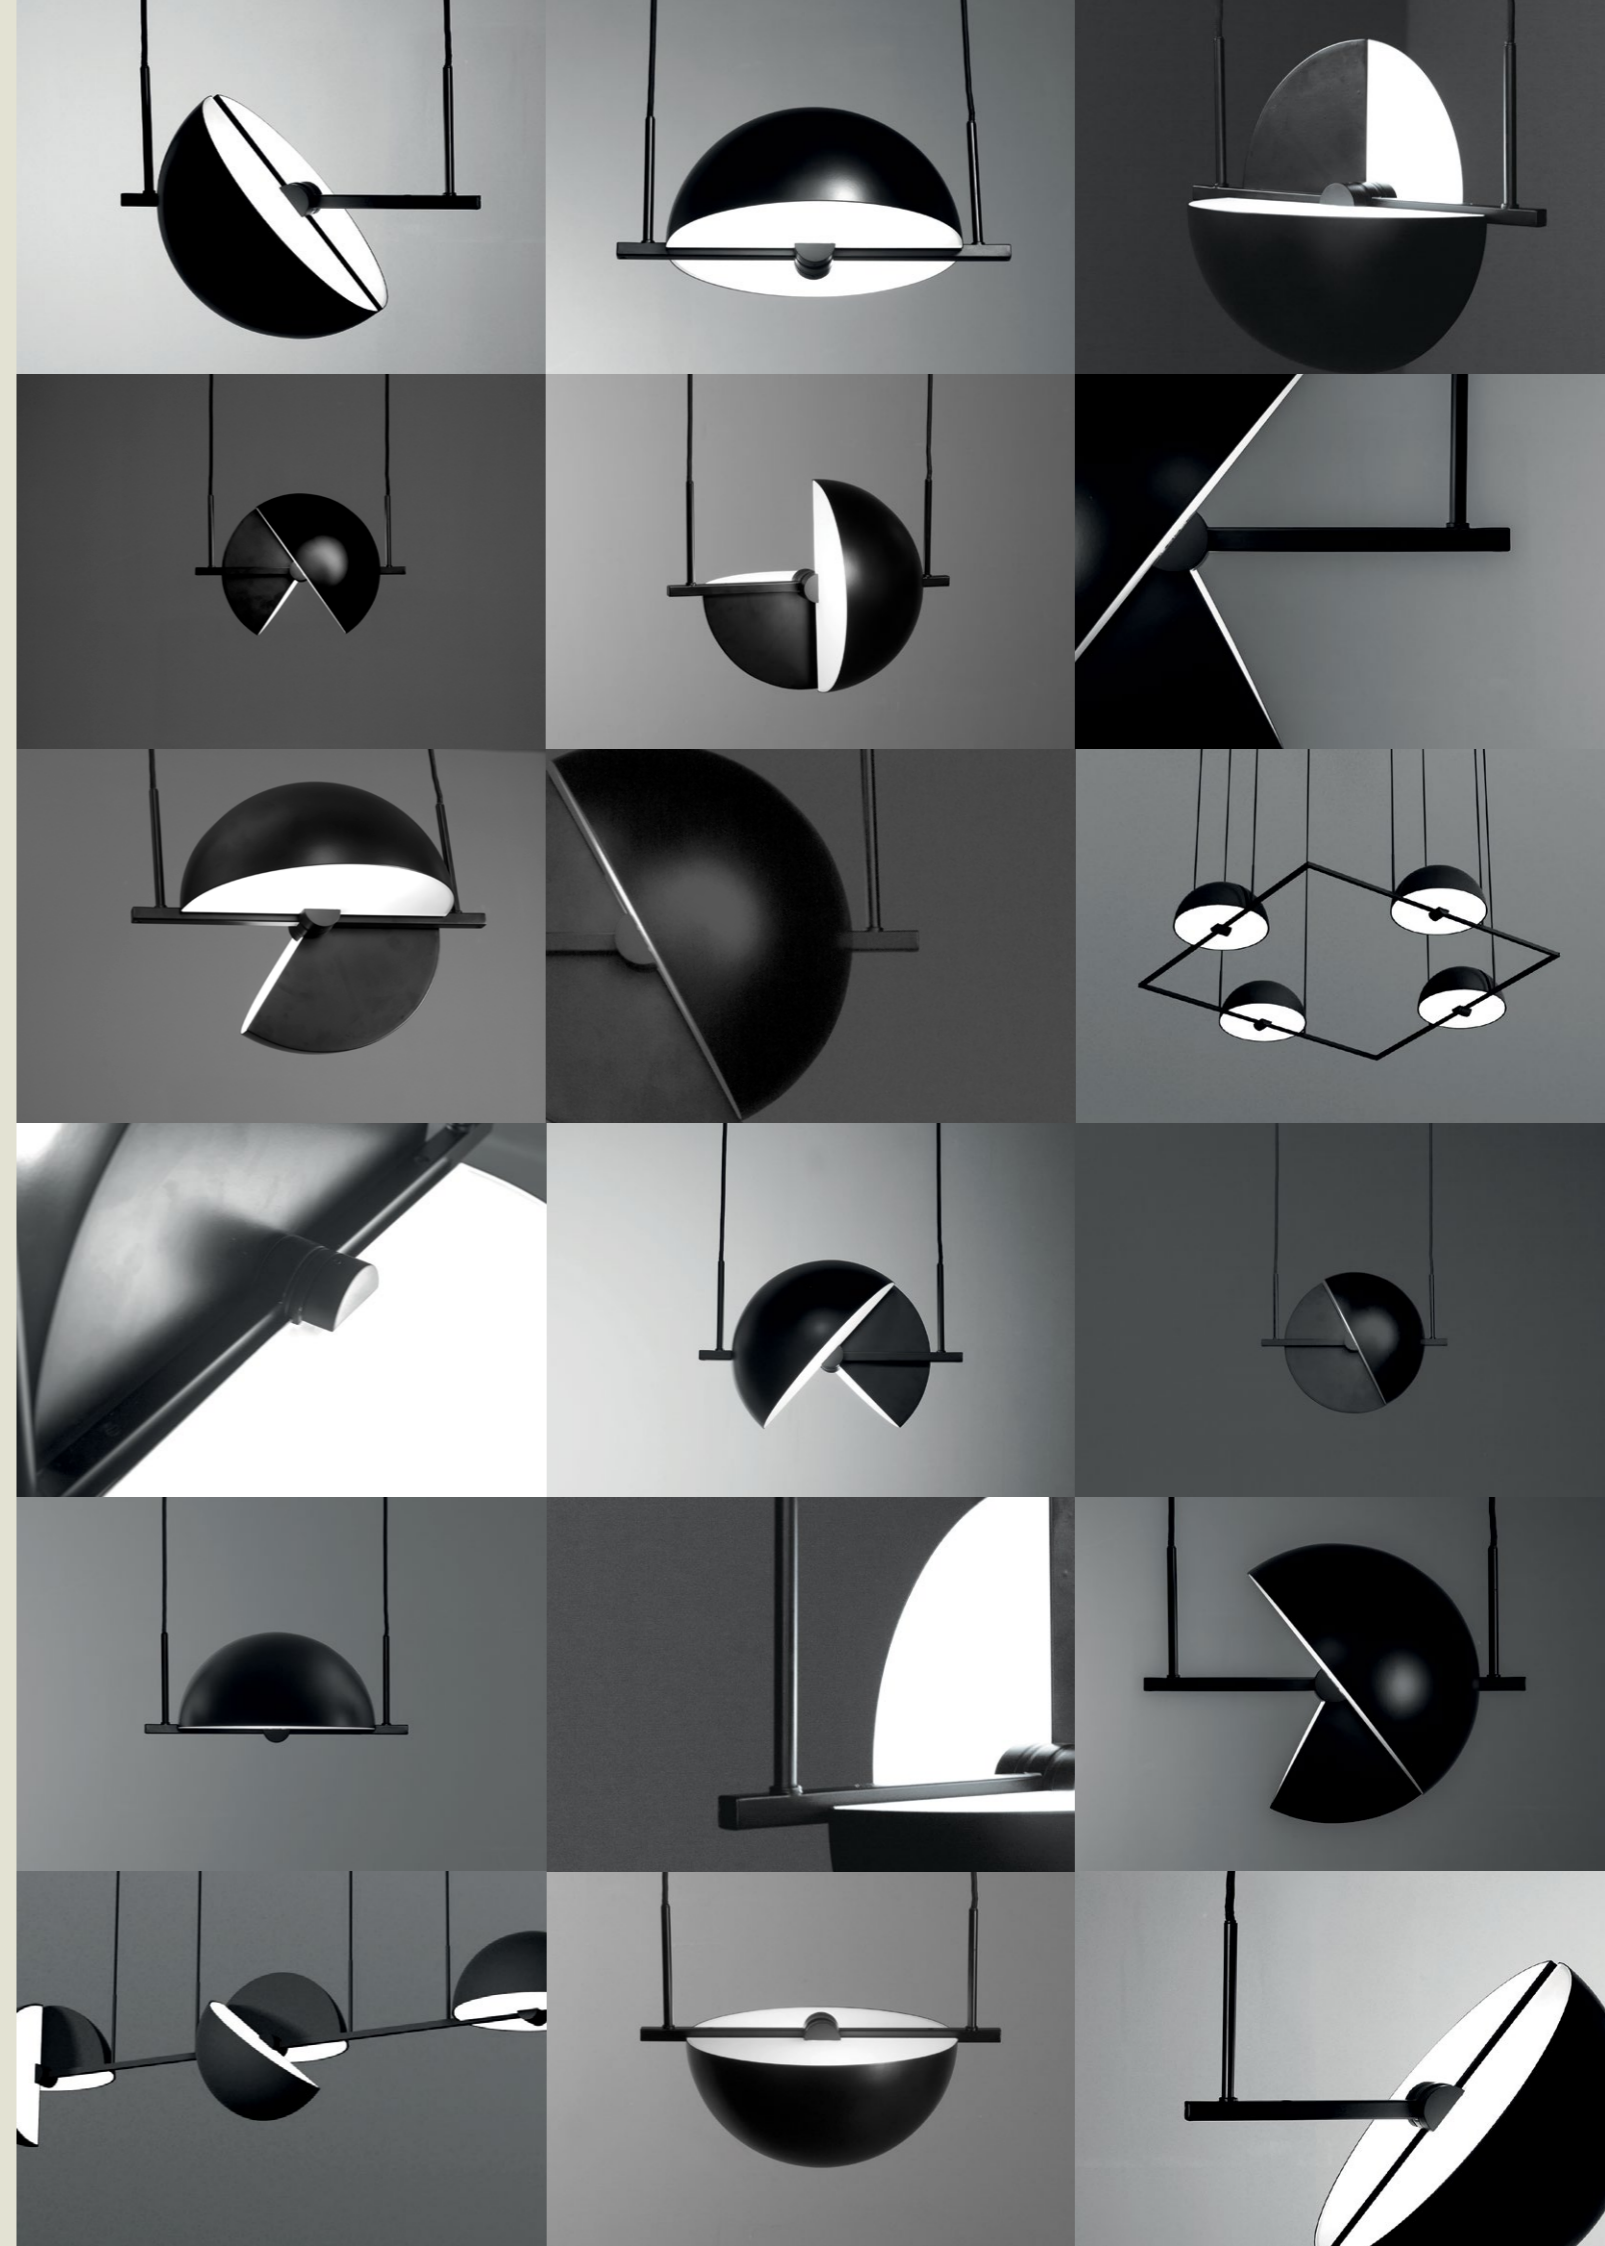

Trapeze is a true artist, an aerialist combining grace and style. Fixed in a single pose with endless possibilities. The solitary performance can be extended to a group by connecting the lamp with one, two or more. The construction allow the user to combine uplight and downlight at the same time.