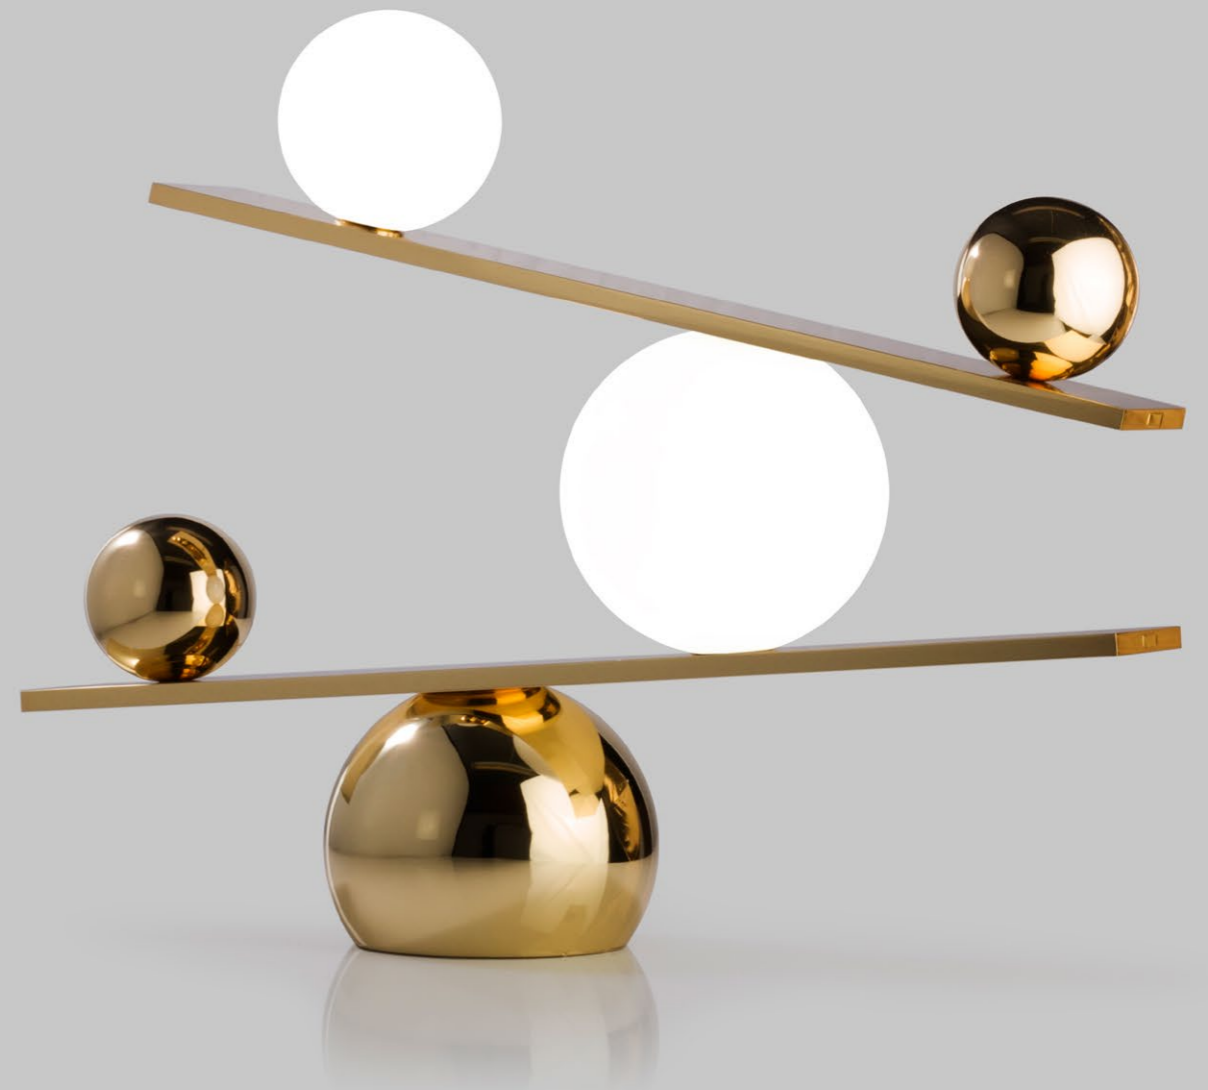

BALANCE TABLE LAMP BY VICTOR CASTANERA VCBAT010