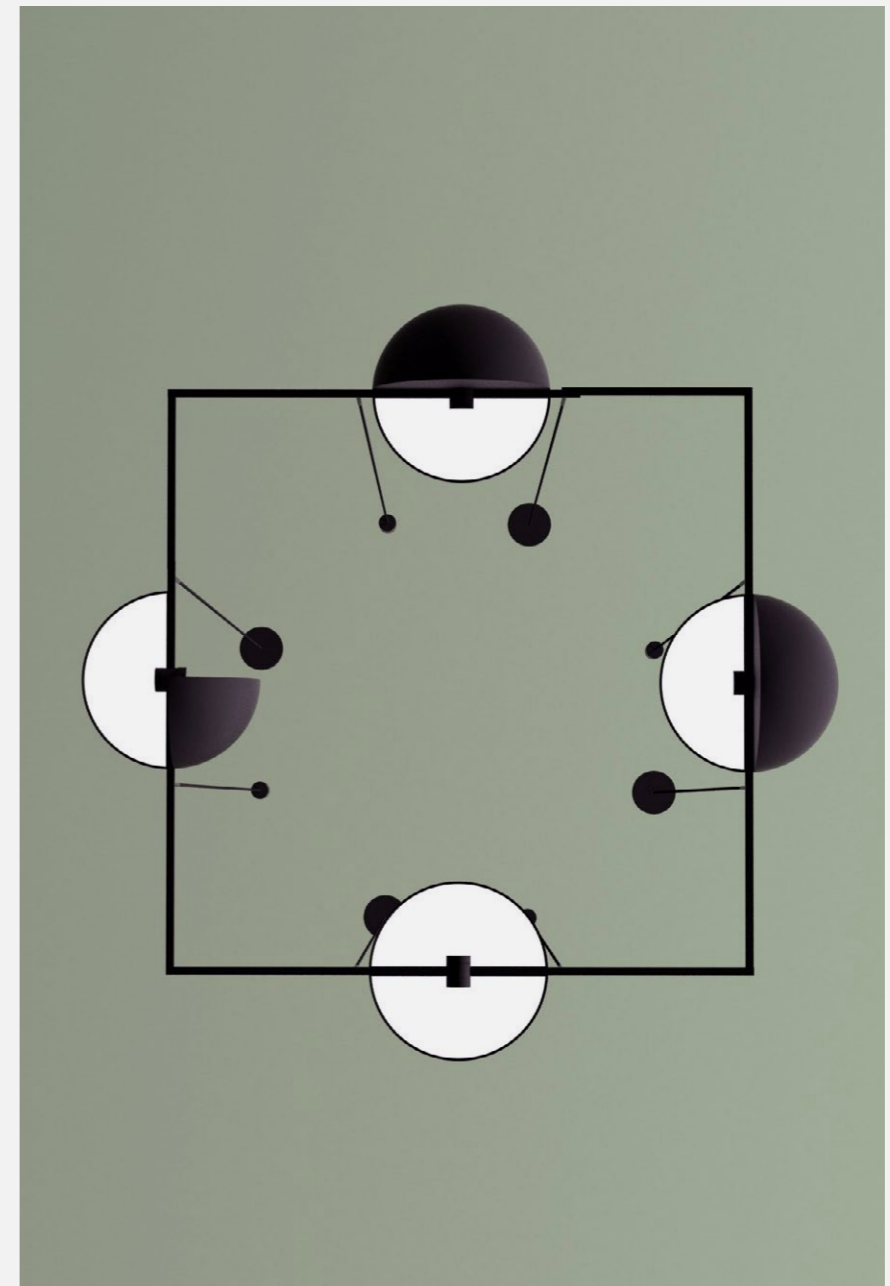

# M O N D O

ANTONIO FACCO

Mondo pendant has a classic soul but contemporary ambitions. It combines a planetary physical image with an abstract concept of originality programmed by the beholder. The possibility of interacting with the lamp offers the user an infinite dialogue. The overlapping patterns controls the luminous effect through the movement of the metallic stratifications whose perception changes according to the setup.

# T R A P E Z E

JETTE SCHEIB

Trapeze is a true artist, an aerialist combining grace and style. Fixed in a single pose with endless possibilities. The solitary performance can be extended to a group by connecting the lamp with one, two or more. The construction allow the user to combine uplight and downlight at the same time.

# BALANCE

VICTOR CASTANERA

BALANCE TABLE LAMP BY VICTOR CASTANERA VCBA1003

The fixed impossible position of the orbs is an expression of the fragility of existents. All entities move and nothing remain still. Balance is a play with the concept of time – everything is in motion. The Balance table lamp is Victor Castaneras first product for Oblure.