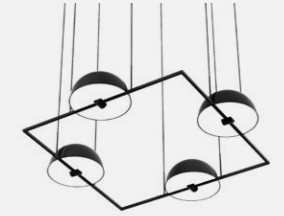

TRAPEZE QUARTETTE
JSTR2003-4x
Four black pendant with moving shades for up and/or down light. Brass, aluminum with acrylic diffuser. Black textile cable with ceiling cup. Size: 374 mm (L), 160 mm (H), 295 mm (D).