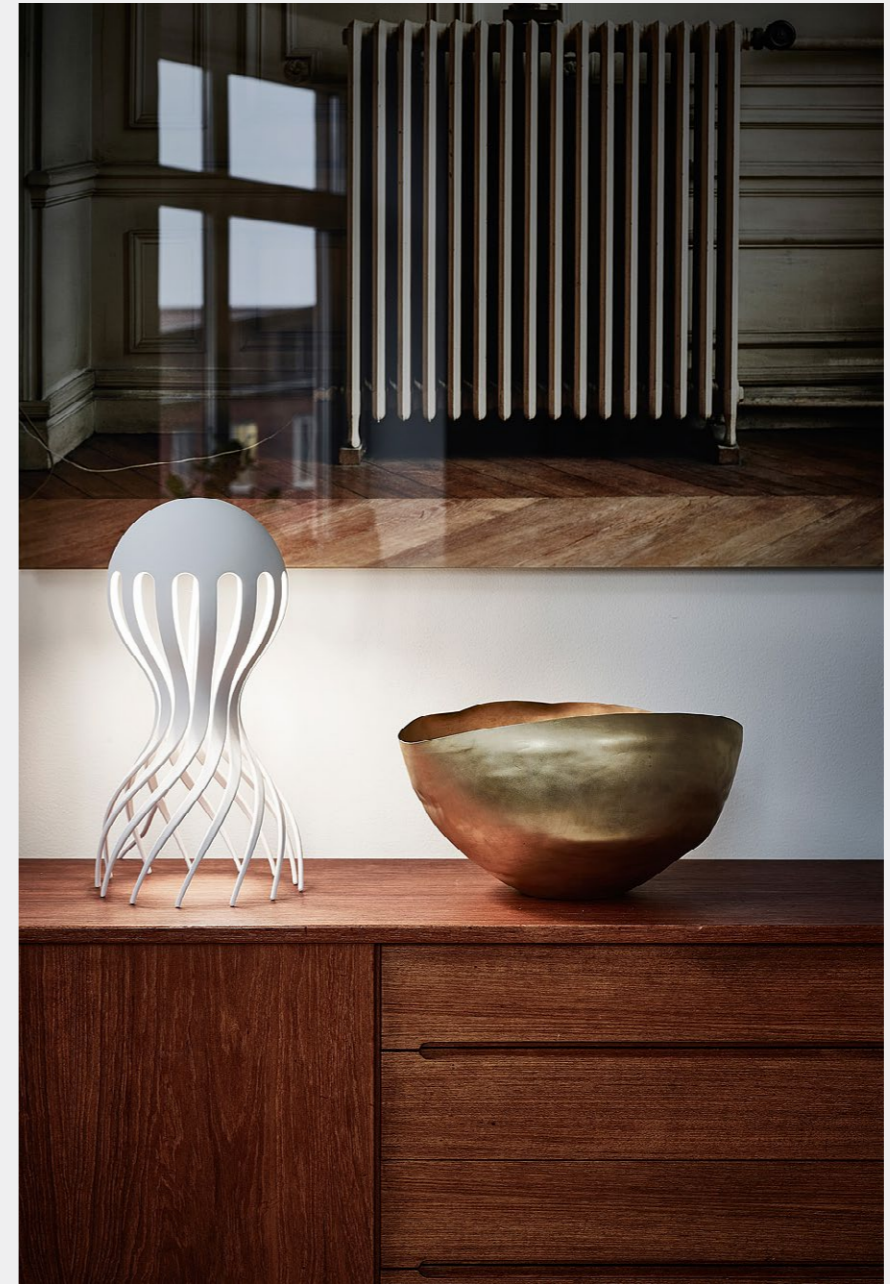

C I R R A T A

MARKUS JOHANSSON