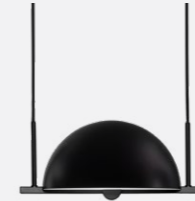

TRAPEZE
JSTR2003
Black pendant with moving shades for up and/or down light. Brass, aluminum with acrylic diffuser. Black textile cable with ceiling cup. Size: 374 mm (L), 160 mm (H), 295 mm (D).