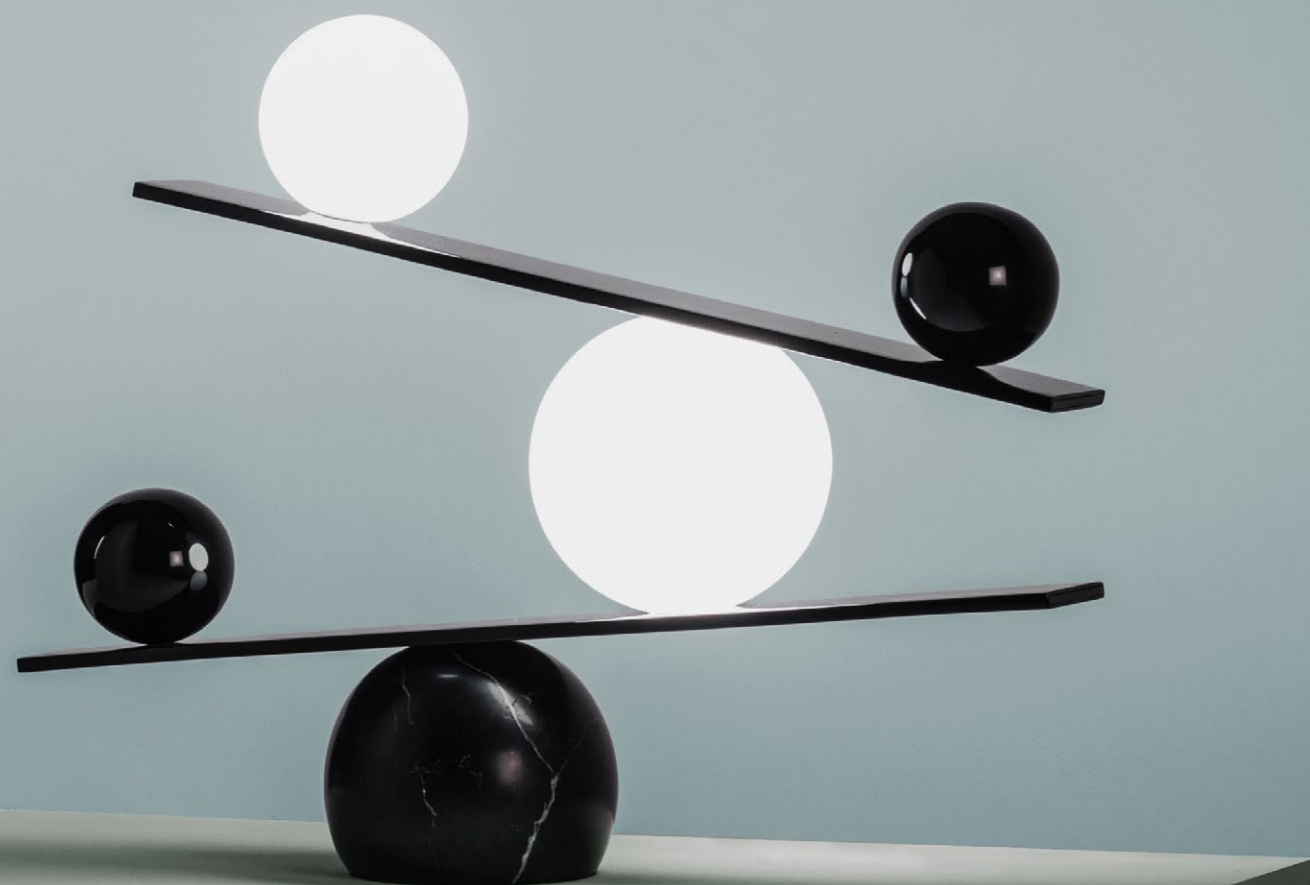

# M O N D O

ANTONIO FACCO

Mondo pendant has a classic soul but contemporary ambitions. It combines a planetary physical image with an abstract concept of originality programmed by the beholder. The possibility of interacting with the lamp offers the user an infinite dialogue. The overlapping patterns controls the luminous effect through the movement of the metallic stratifications whose perception changes according to the setup.

# T R A P E Z E

JETTE SCHEIB

Trapeze is a true artist, an aerialist combining grace and style. Fixed in a single pose with endless possibilities. The solitary performance can be extended to a group by connecting the lamp with one, two or more. The construction allow the user to combine uplight and downlight at the same time.

A lonely but never the less unafraid character with forms born out of the resemblance to other inhabitants of the deep depths. The character is "Cirrata", a glowing lamp in the darkness of the ocean.

MARKUS JOHANSSON (Sweden)

# BALANCE

VICTOR CASTANERA

BALANCE TABLE LAMP BY VICTOR CASTANERA VCBA1003

The fixed impossible position of the orbs is an expression of the fragility of existents. All entities move and nothing remain still. Balance is a play with the concept of time – everything is in motion. The Balance table lamp is Victor Castaneras first product for Oblure.